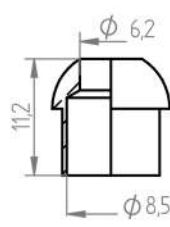

OGIVE / WELDING END CUP (2:1)

8F44

TAPPI / CUPS (1:1)

RIDUZIONI / REDUCERS (1:1)