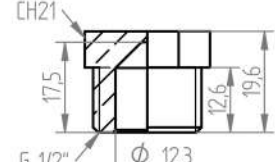

OGIVE / WELDING END CUP (2:1)

TAPPI / CUPS (1:1)

9R55

RIDUZIONI / REDUCERS (1:1)