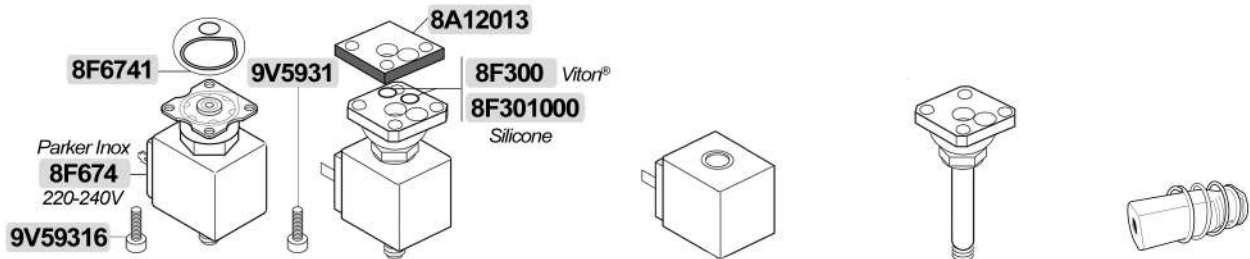

Elettrovalvola / Solenoid valve				Bobina / Solenoid valve coil			Parte meccanica / Body		Nucleo / Nucleos	
	24V	115V	230V	230V PPS	24V	115V	230V	Vitor®	Rubino / Ruby	Vitor®	Rubino / Ruby
Ode	8S46	8F1311	8F130	8F13013	8S090		8F09802		9V785	6V4506	6V4573
Parker	8F132	8F1331	8F133		8F05	8F4811	8F48	8A4/V	8A4		
Lucifer	8C50	8F4199	8F136		8C52	8F61/A	8F61	8C51/V	8C51		
Sirai	8F798		9V8045		9V8240			8F797/V