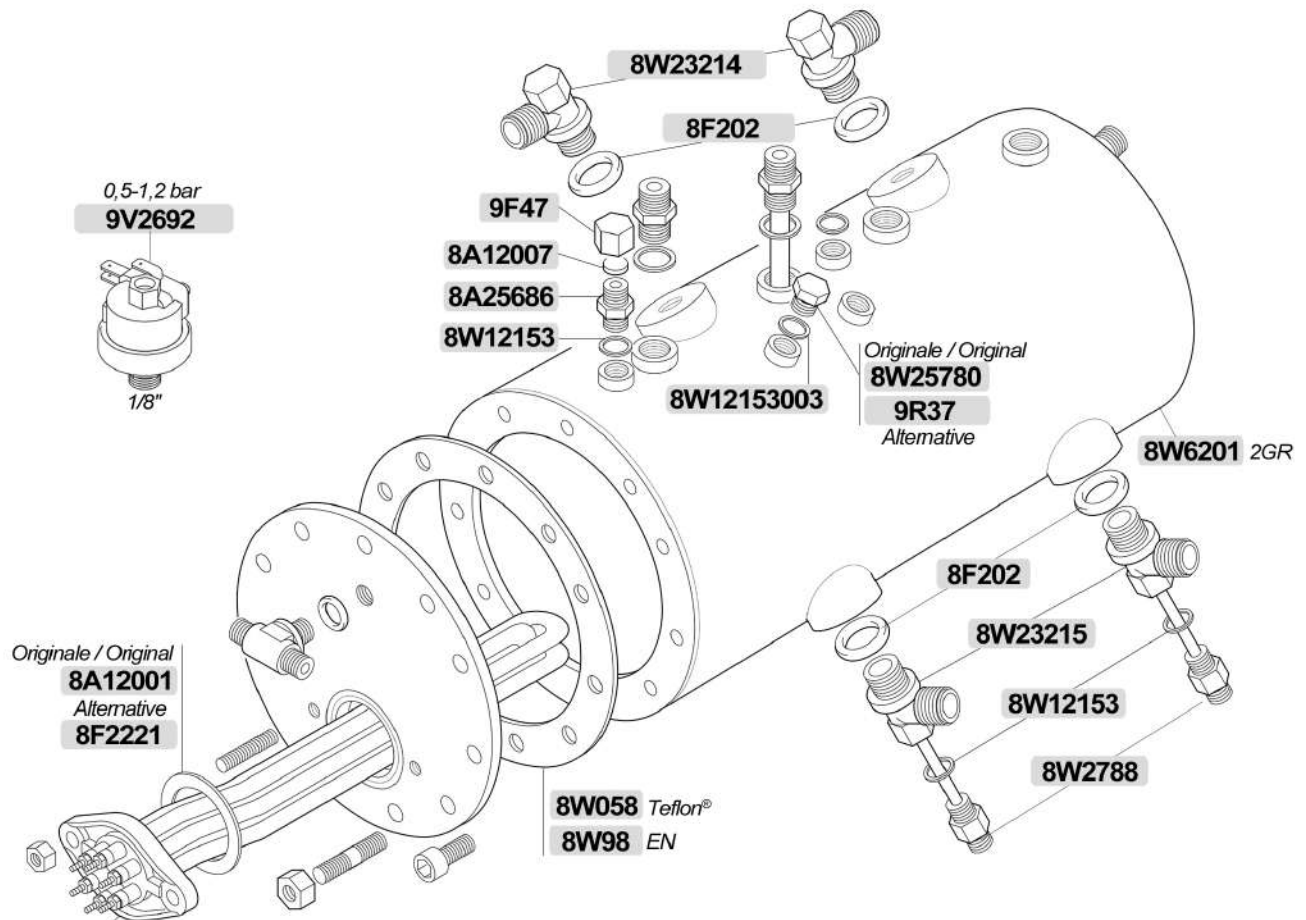

WEGA

Macchine caffè ricambi / Coffee machines spare parts

- 1GR**  
**8W17012** 2700W 230/380V LSF=180mm Nova  
**2GR**  
**8A17051** 2500W 230/380V  
**8W33** 3500W 230/380V  
**8A17060** 4900W 230/400V  
**3GR**  
**8W033** 5000W 230/380V