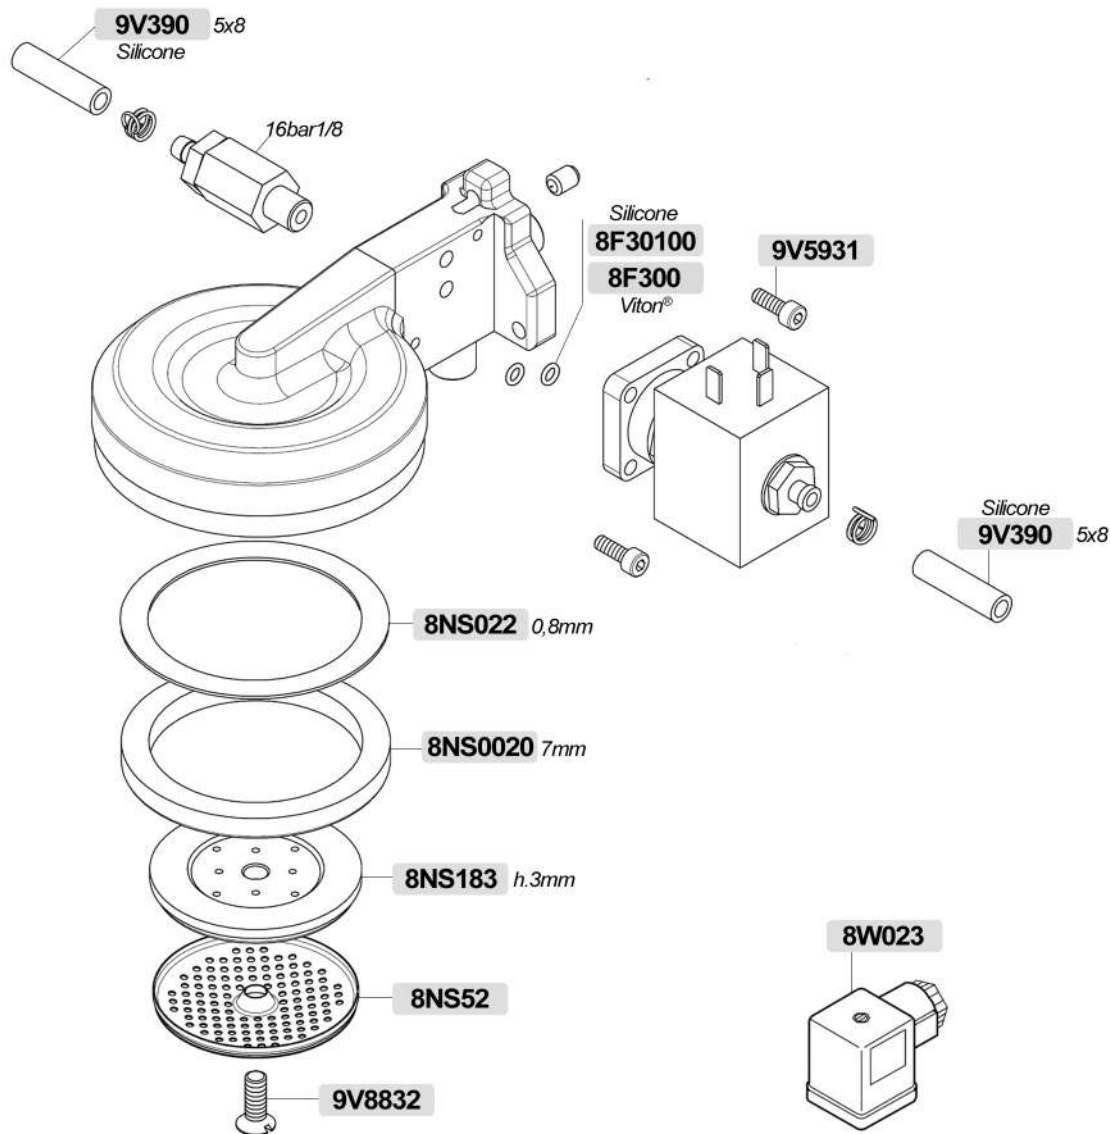

Elettrovalvola / Solenoid valve				Bobina / Solenoid valve coil			Parte meccanica / Body		Nucleo / Nucleos	
	24V	115V	230V	230V PPS	24V	115V	230V	Vitor®	Rubino / Ruby	Vitor®	Rubino / Ruby
Ode	8S46	8F1311	8F130	8F13013	8S090		8F09802		9V785	6V4506	6V4573
Parker	8F132	8F1331	8F133		8F05	8F4811	8F48	8A4V	8A4		
Lucifer	8C50	8F4199	8F136		8C52	8F61/A	8F61	8C51V	8C51		
Sirai	8F798		9V8045		9V8240			8F797V