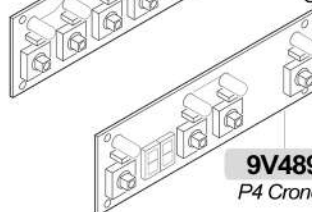

Deluxe1GRCZ press 230V **9V466**

Deluxe1GRCZ press 115V **9V476**
30uZ 16a 230V **8E776**

9V489
P4 Cronos

8F605
220/240V 50Hz 240V/60Hz 9W Vitor®

Parker

8F606
220/230V 50/60Hz 9W Vitor®

8F606/A
110/120V 9W Vitor®
Ode

8F1304
220V 50/60Hz 10bar Dn3mm

8F130413 PPS
220V 50/60Hz 15bar Dn1,5mm