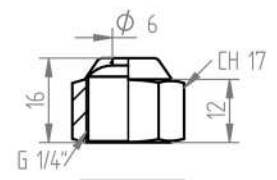

BICONI / WELDINGS (1:1)

DADI / NUTS (1:1)

9R121

MEZZI DADI / HALF NUTS (1:1)

DVG

Ricambi / Spare parts