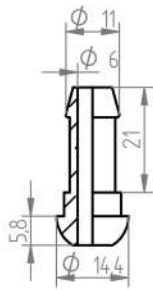

NIPLES (1:1)

PORTAGOMME / HOSE BARB (1:1)

9R055

DVG

Ricambi / Spare parts