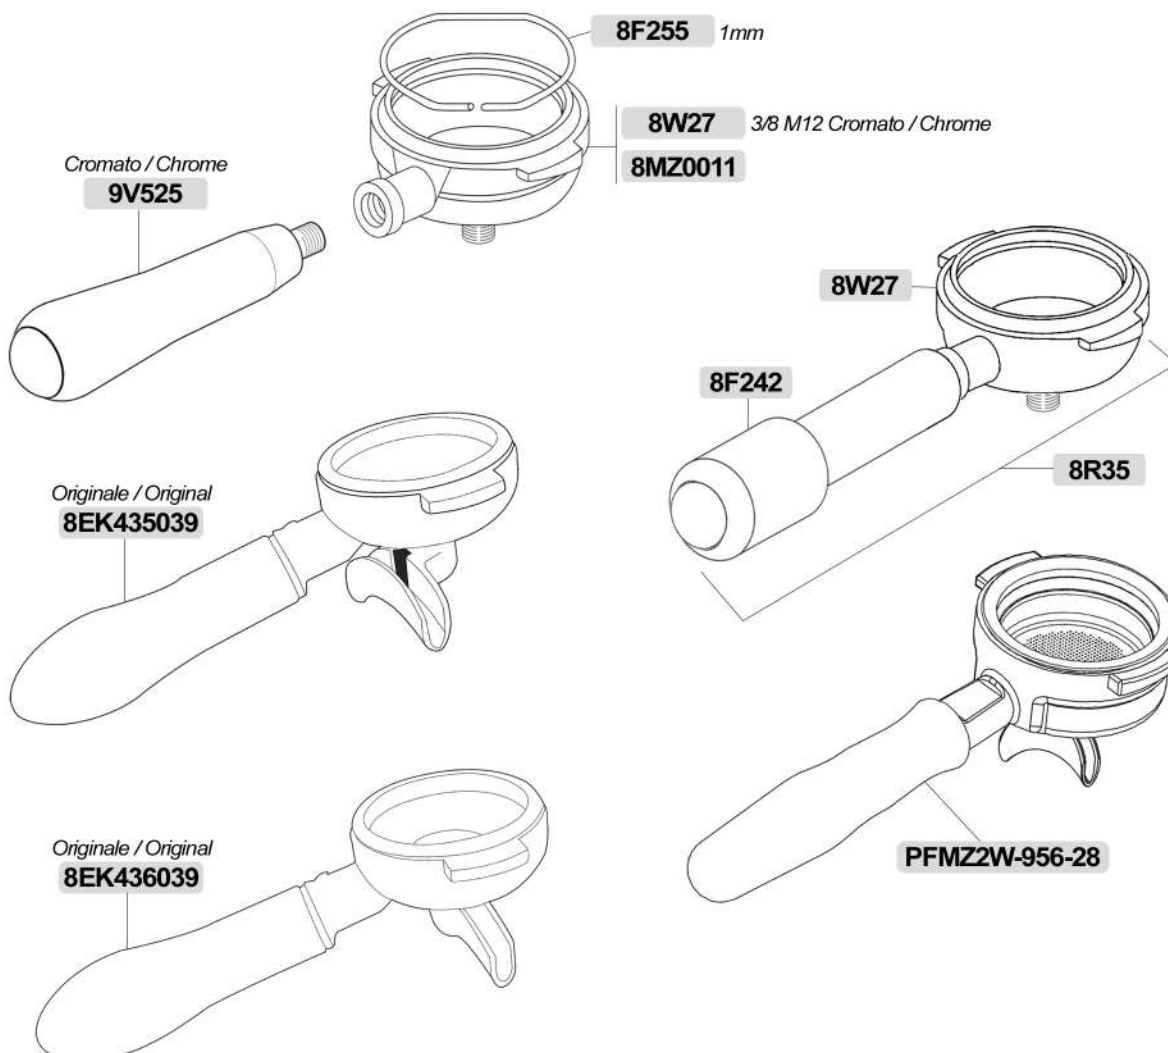

Filtro cieco / Blind filter

**9V956**

**9V956NQ** Nanotech

**9V956PT** Tefal®

**8F935**

**8F935NQ** Nanotech

**8F37**

**8F36**