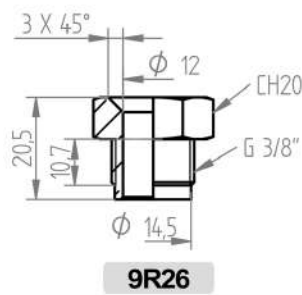

MANICOTTI FF / DOUBLE NIPPLES FF (1:1)

PREMI OLIVE / FITTINGS (1:1)

NIPLES (1:1)

DVG

Ricambi / Spare parts