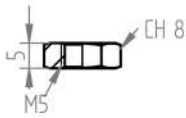

BICONI / WELDINGS (1:1)

DADI / NUTS (1:1)

9R045

MEZZI DADI / HALF NUTS (1:1)

DVG

Ricambi / Spare parts