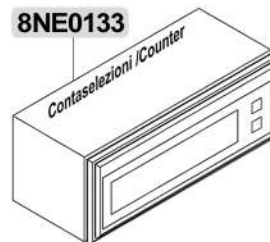

DOS. ET30 2GRCT 230V

DOS RL2 3gr+RL+THE/F-C 230V

DOS RL2 3gr+RL+THE/C

DOS RL2 ON/OFF 2/3gr+3THE 230V

8NE0133