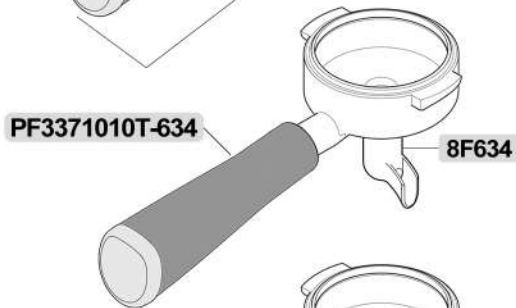

Macchine caffè ricambi / Coffee machines spare parts