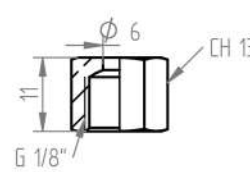

BICONI / WELDINGS (1:1)

DADI / NUTS (1:1)

9R58

MEZZI DADI / HALF NUTS (1:1)

DVG

Ricambi / Spare parts