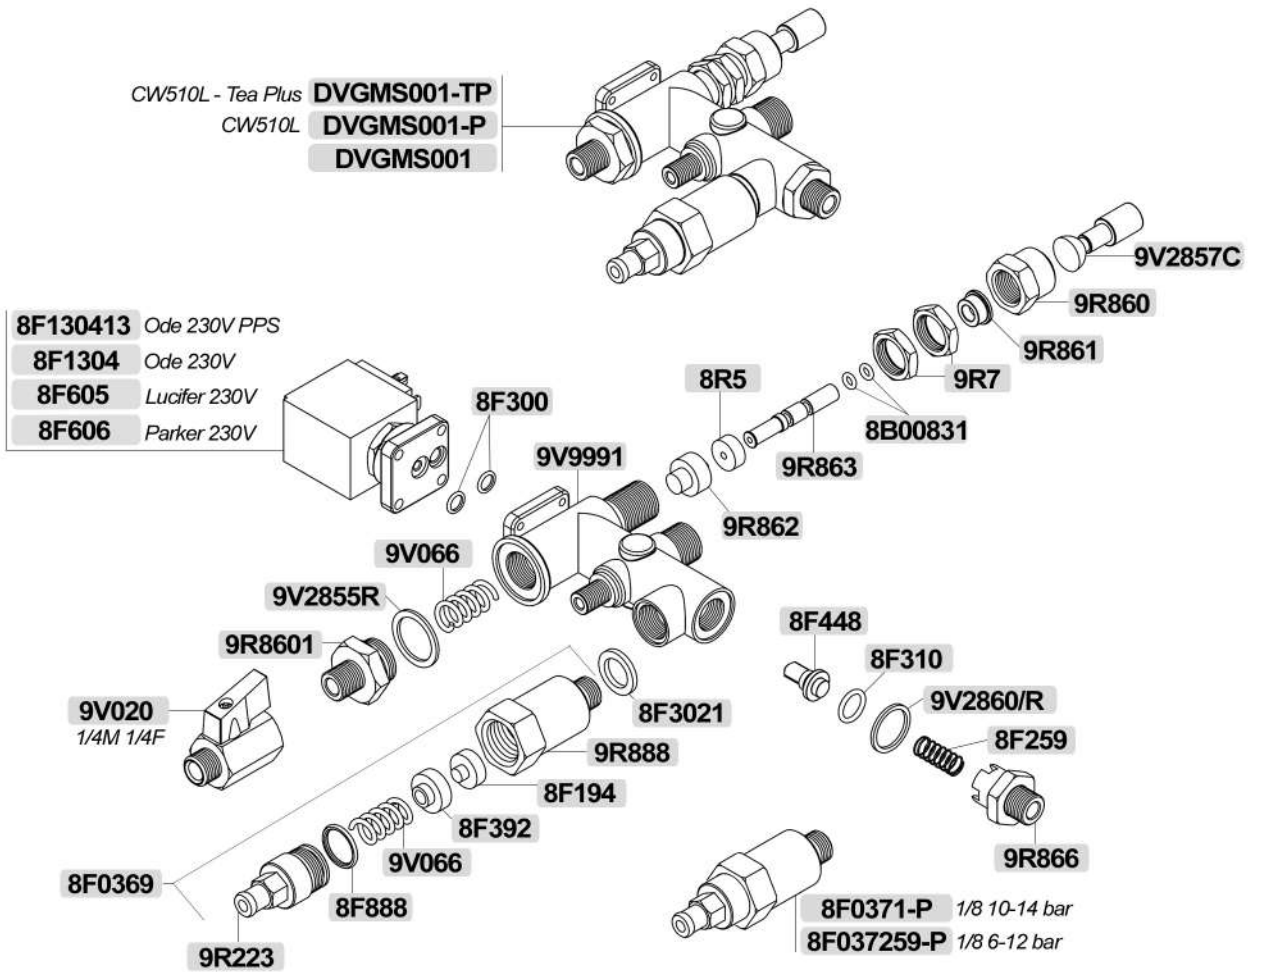

**8F34**

SISME  
**9V003231** 140W 230V  
Compatto / Compact

ULKA  
**9V0015** 180W 220/240V

**9V0011** 180W 120V

**9V0032** 120W 230V 50Hz  
Compatto / Compact

**9V0032/1** 95W 110V 60Hz  
Compatto / Compact