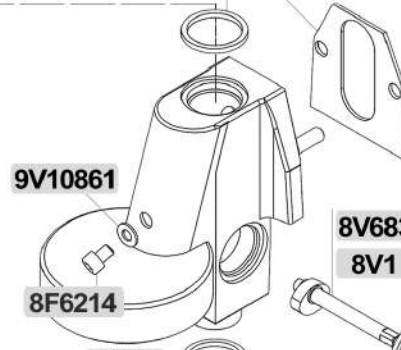

- **8W14**
- **8W0044**
  d.8,6mm h.22,5mm
- **8F169** d.0,6mm
- **8SR02105**
  PTFE 22x17x2mm

8F754069
Ottone cromato lucido /
Shiny chromed brass

Viton®
8B12953/V
20,63x2,62mm

8F254
d.12,9x1.42mm

- 40x4mm **8F10**
- **8F340**
- EPDM **8F230**
- Viton® **8F851**
- **8F373**
- **8F323**
  12MM 6x6mm M3

PTFE 35x30x2mm **8V32**

Cellulosa / Cellulose
8V56 Sp. /Thk 2mm
8V561 Sp. /Thk 2,1mm
Carbo