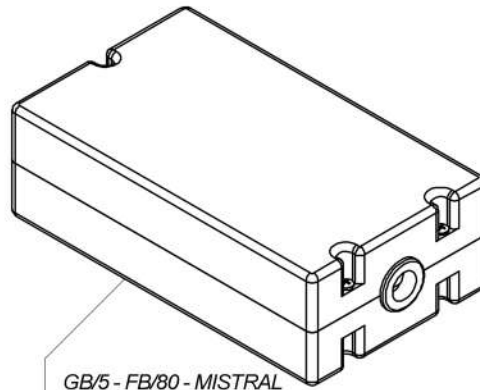

GB/5 - FB/80 - MISTRAL  
**8MZ122** 4GR 230V

LINEA - FB/70  
**8MZ121** 2/3GR 230V

RL30 1E/2C/F 230V  
**9V8332**

16 poli / 16 poles  
**9V1660** l.600mm  
**9V1680** l.800mm  
**9V16100** l.1000mm

**8MZ991200**