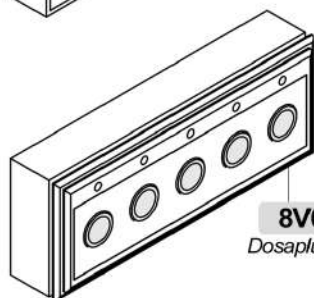

8V092
Replica 6T, Cubo

8V089
Dosaplus super