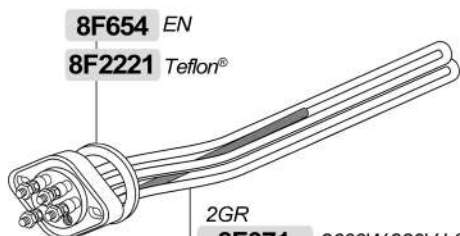

2GR Faston  
**8F4755** 3750W 230/380V LSF=290mm  
 3GR Faston  
**8F4756** 4500W 230/380V LSF=380mm

**8F368A** 1GR 1300W 110V

**8F654** EN  
**8F2221** Teflon®

2GR  
**8F371** 2600W 230V LSF=340mm  
**8F371/A** 2600W 110V LSF=340mm  
**8F367** 2600W 380V LSF=250mm  
 3GR  
**8F778** 3700W 230V LSF=460mm  
**8F778/A** 3700W 110V LSF=460mm  
**8F006** 3700W 380V LSF=460mm