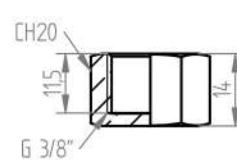

OGIVE / WELDING END CUP (2:1)

TAPPI / CUPS (1:1)

9F48

RIDUZIONI / REDUCERS (1:1)