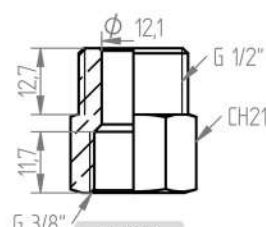

OGIVE / WELDING END CUP (2:1)

TAPPI / CUPS (1:1)

RIDUZIONI / REDUCERS (1:1)

9R29