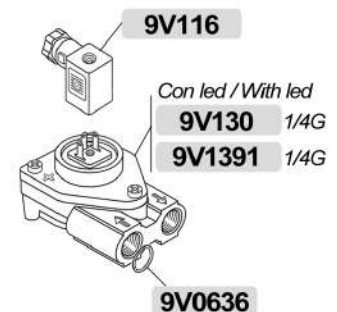

WEGA

Macchine caffè ricambi / Coffee machines spare parts

- 1GR**  
**8W17012** 2700W 230/380V LSF=180mm Nova  
**2GR**  
**8A17051** 2500W 230/380V  
**8W33** 3500W 230/380V  
**8A17060** 4900W 230/400V  
**3GR**  
**8W033** 5000W 230/380V