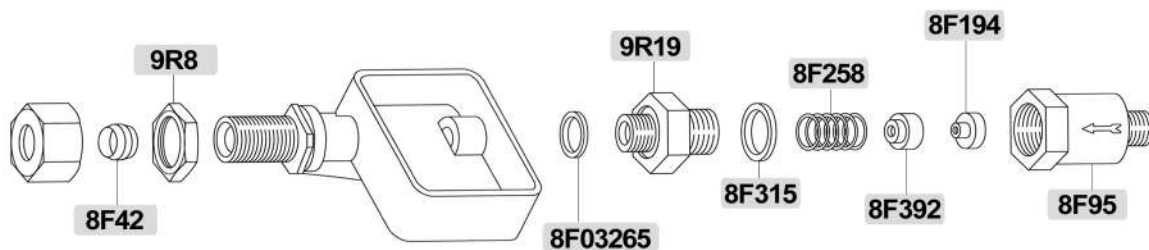

2GR Faston  
**8F4755** 3750W 230/380V LSF=290mm  
 3GR Faston  
**8F4756** 4500W 230/380V LSF=380mm

**8F368A** 1GR 1300W 110V

**8F654** EN  
**8F2221** Teflon®

2GR  
**8F371** 2600W 230V LSF=340mm  
**8F371/A** 2600W 110V LSF=340mm  
**8F367** 2600W 380V LSF=250mm  
 3GR  
**8F778** 3700W 230V LSF=460mm  
**8F778/A** 3700W 110V LSF=460mm  
**8F006** 3700W 380V LSF=460mm