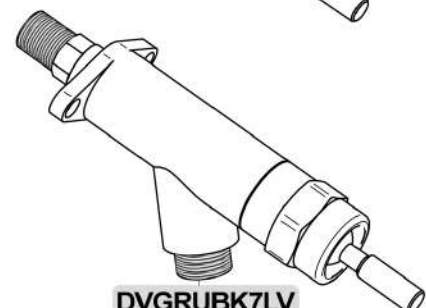

DVGRUBK7LV