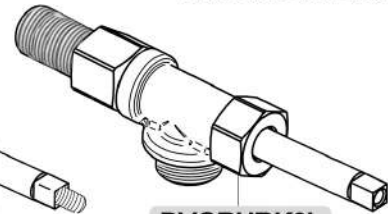

DVGRUBK3F-L
Asta filettata e prolunga /
Threaded rod and extension

DVGRUBK3L
Con prolunga / With extension