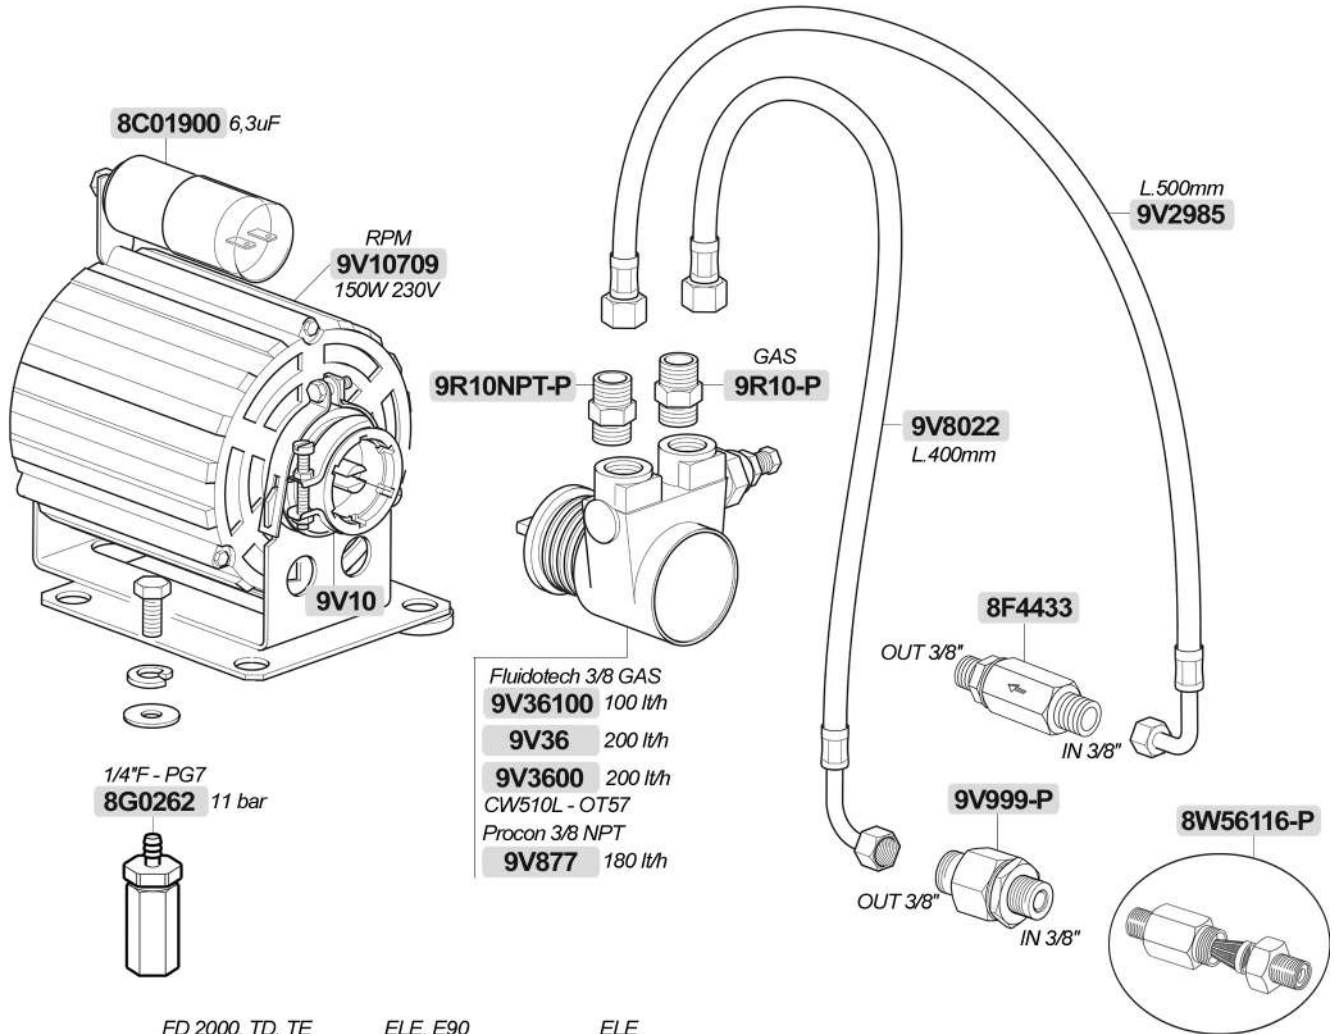

FD 2000, TD, TE

ELE, E90

ELE