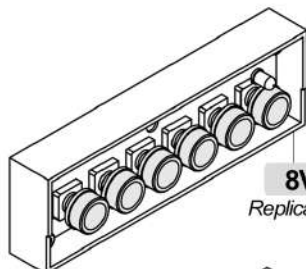

9D370
Display lcd blu
Replica

- **8V528** 3GRCT 230V Evolution, Revolution
- **9D005** 2GRC SILVER 230V Dosaplus, Kometa, Mercury
- **9D006** 3GRC 230V Dosaplus, Kometa, Mercury
- **9D013** 2/3GRCZ Dosaplus, Cubo, Minmax
- **8V1219** 1/2GR 230V Lollo

- **9V8356** RL30 1E/2C/F 115V Gicar
- **8NS042/A** RL1 1E/2C/F 115V Giemme
- **9V8332** RL30 1E/2C/F 230V Gicar
- **8NS042** RL1 1E/2C/F 230V Giemme