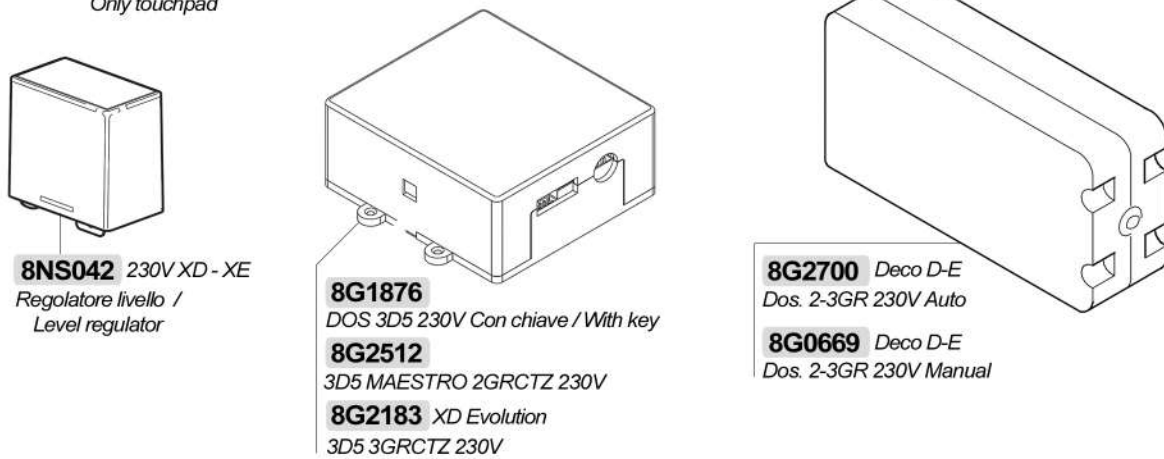

**8G162**  
d. 39mm 0-16bar

ELE, E90

**8G13**  
d. 50mm 0-15bar

ELE

**8G11**  
d. 54mm 0-16bar

**8G15**  
d. 52mm 79x57mm  
0-15bar

**8R81**  
d. 63mm 0-2,5 / 0-16bar

Macchine caffè ricambi / Coffee machines spare parts