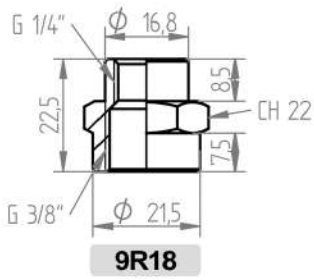

MANICOTTI FF / DOUBLE NIPPLES FF (1:1)

PREMI OLIVE / FITTINGS (1:1)