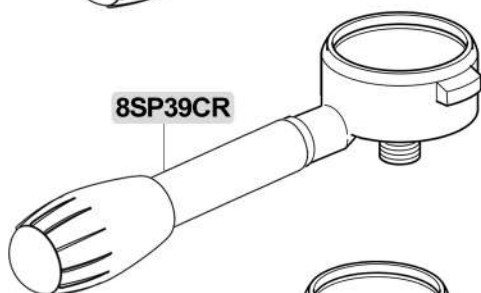

8SP26
8SP28911
Sagoma originale /
Original shape

8SP289110-525-935

8SP39CR