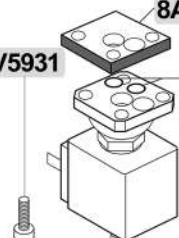

9V5932

8A00168

8A25789

8A12303
15,08x2,62mm

10,5x13,5x11mm
8B28

8A10300A
d.0,7mm M5X1

8BZ7493013
BZ07