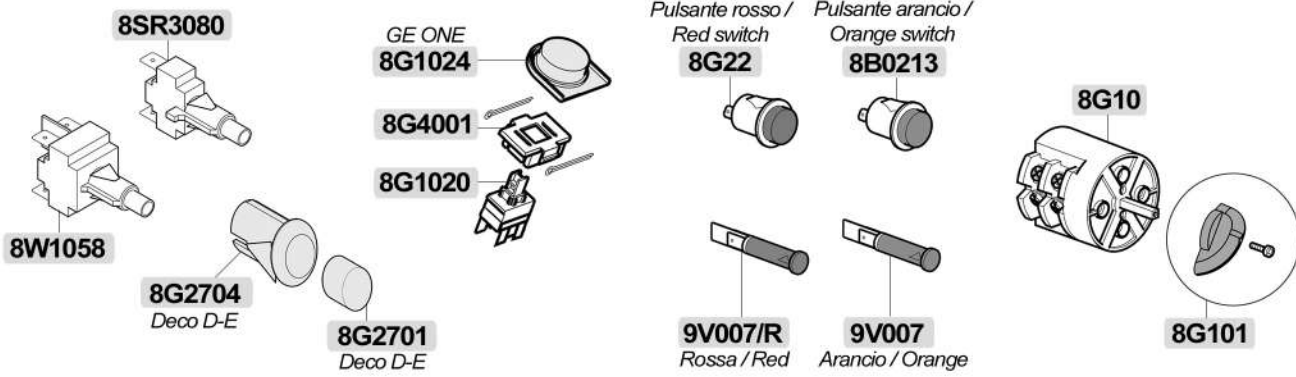

**8G162**  
d. 39mm 0-16bar

ELE, E90

**8G13**  
d. 50mm 0-15bar

ELE

**8G11**  
d. 54mm 0-16bar

**8G15**  
d. 52mm 79x57mm  
0-15bar

**8R81**  
d. 63mm 0-2,5 / 0-16bar

Macchine caffè ricambi / Coffee machines spare parts