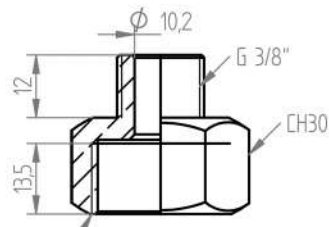

OGIVE / WELDING END CUP (2:1)

TAPPI / CUPS (1:1)

RIDUZIONI / REDUCERS (1:1)

9R31