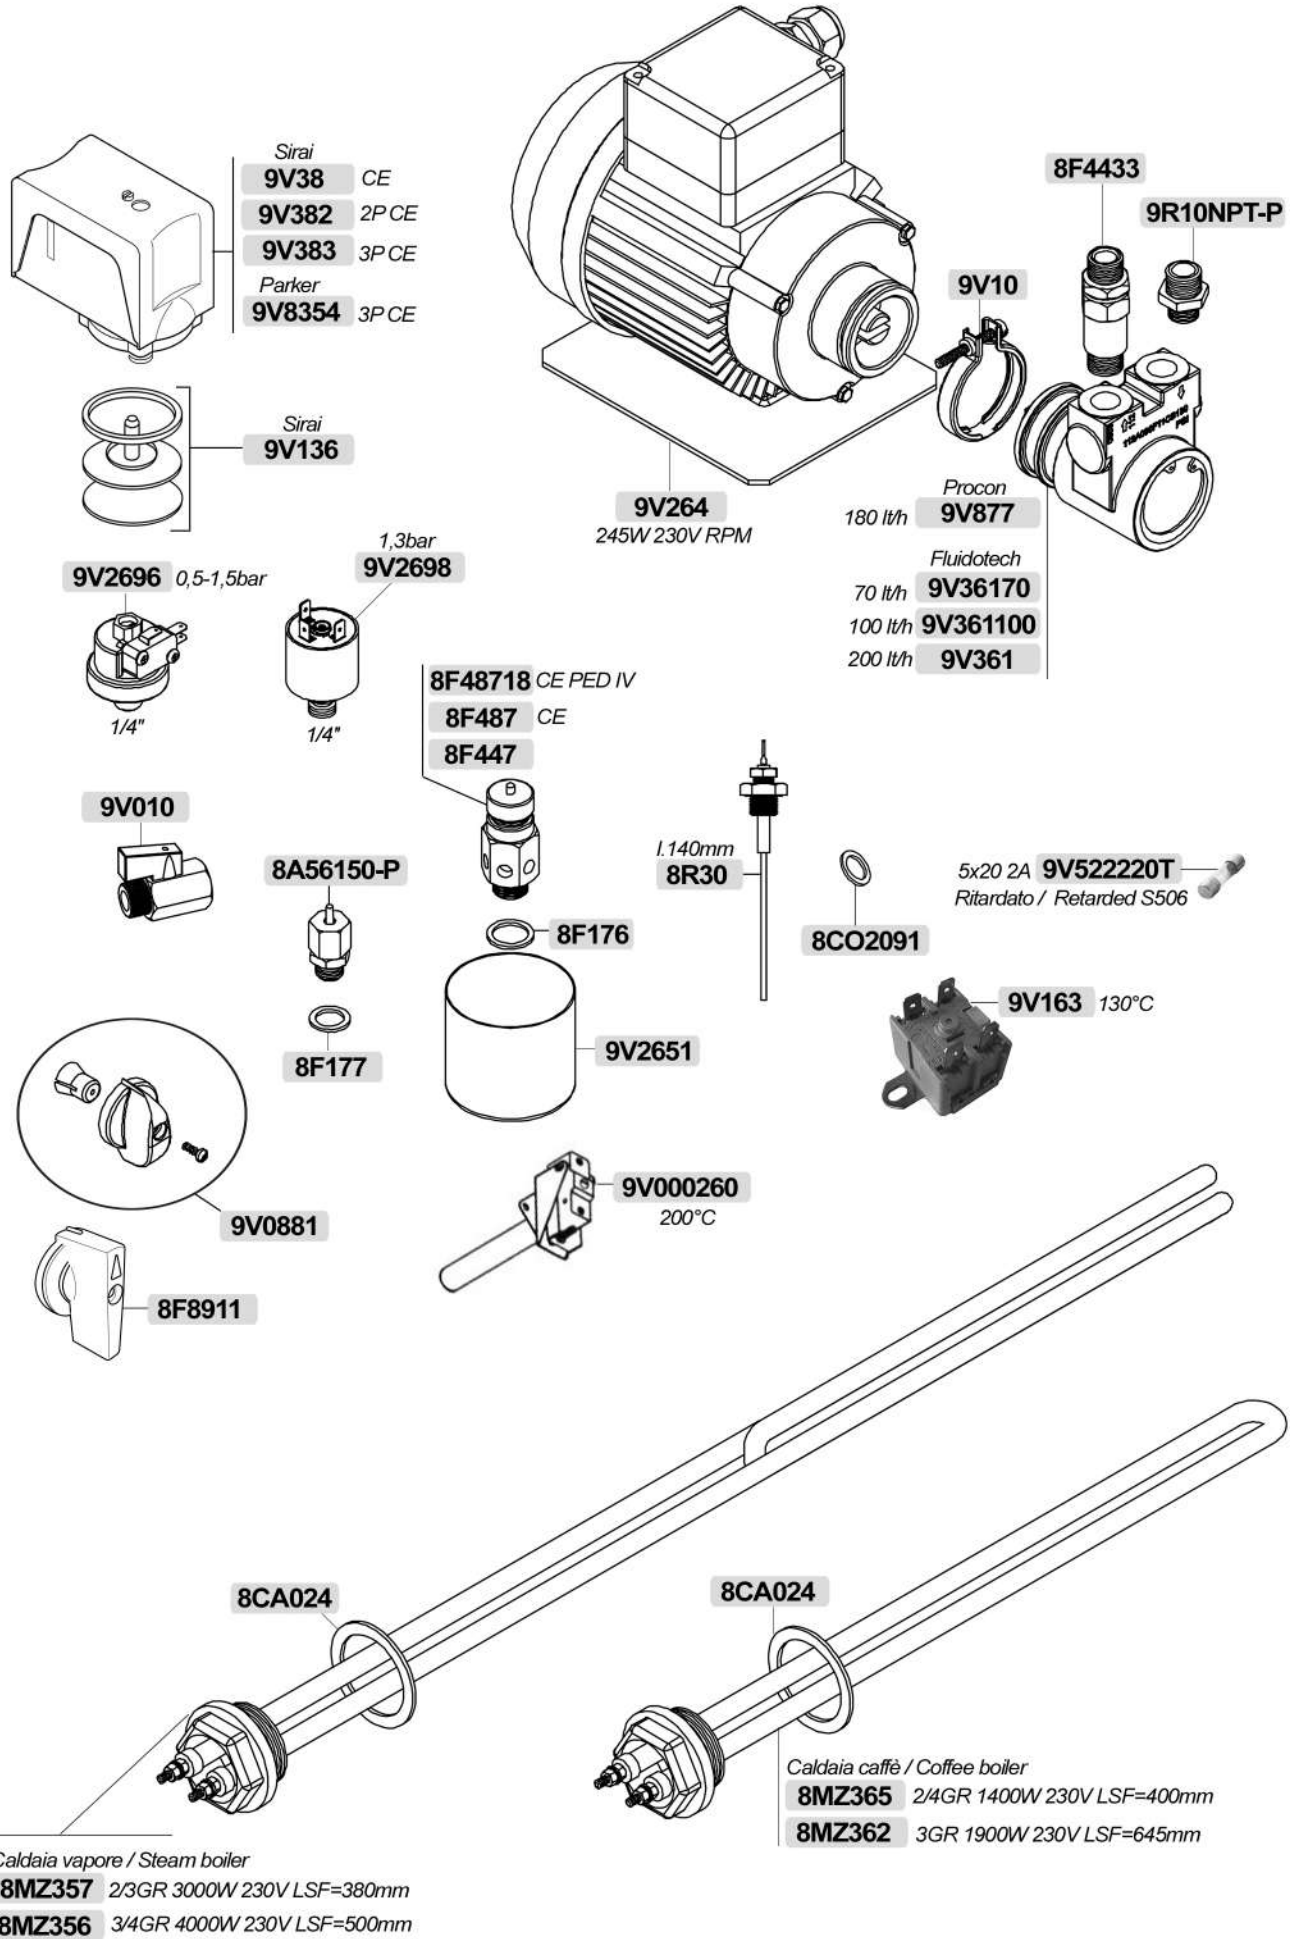

**8MZ875**

**PFMZW875**

**PFMZ1W-935-MZ875**

**PFMZ2W-956-MZ875**

Macchine caffè ricambi / Coffee machines spare parts

Macchine caffè ricambi / Coffee machines spare parts

LINEA - FB/70  
**8MZ112** 4GR 230V