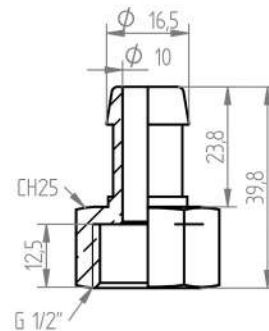

NIPLES (1:1)

PORTAGOMME / HOSE BARB (1:1)

9R21

DVG

Ricambi / Spare parts