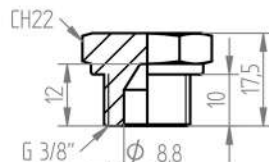

OGIVE / WELDING END CUP (2:1)

TAPPI / CUPS (1:1)

8W14

RIDUZIONI / REDUCERS (1:1)