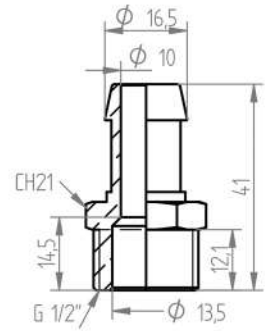

NIPLES (1:1)

PORTAGOMME / HOSE BARB (1:1)

9R23

DVG

Ricambi / Spare parts