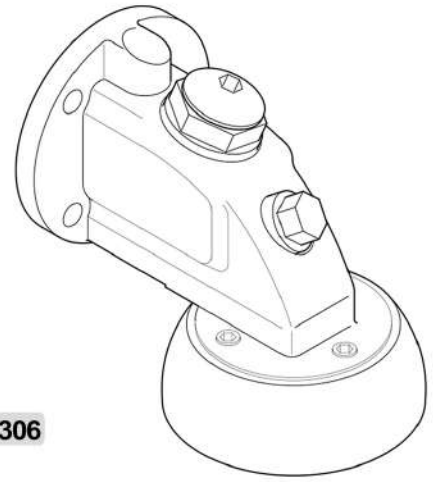

Originale / Original

8W12228O 73,7x57,7xh.8,5mm NBR 80SH 3 spacchi / cuts

8W12227O 73,7x57,7x8mm NBR 80SH

Compatibile / Compatible

8W12227 73,7x57,7x8mm NBR 80SH

8W12228 73,7x57,7x8,5mm NBR 80SH

8F404 73x57x9mm NBR 85SH