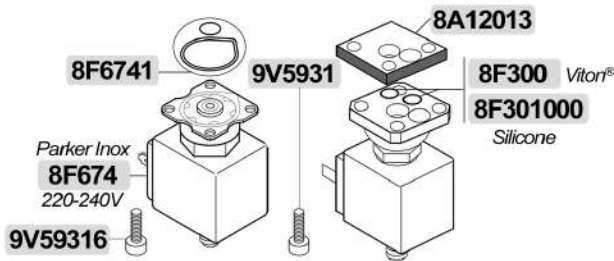

Originale / Original
75x56x8mm **8W12217**
Compatibile / Compatible
75x56x8mm NBR 75SH **8A28**
72x56xh.8,5mm NBR **8W58**