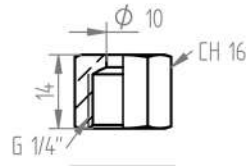

BICONI / WELDINGS (1:1)

DADI / NUTS (1:1)

9R59

MEZZI DADI / HALF NUTS (1:1)

DVG

Ricambi / Spare parts