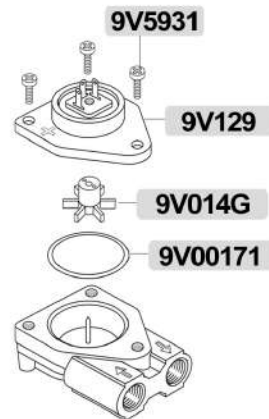

1. Fluidotech 3/8GAS
   9V36 200 lt/h
   9V3600 200 lt/h CW510L
   9V36100 100 lt/h
   Procon 3/8 NPT
   9V877 180 lt/h