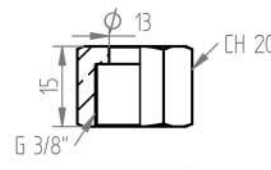

BICONI / WELDINGS (1:1)

DADI / NUTS (1:1)

9R5

MEZZI DADI / HALF NUTS (1:1)

DVG

Ricambi / Spare parts