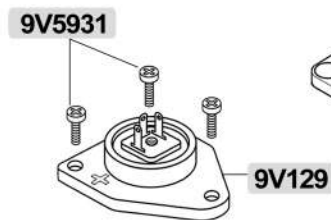

P4/P6
8F891 16A Economico / Cheap
8F895 16A

Manuale / Manual
145° **9V072**

9V0691 104°
9V070 145°

9V7734
Rossa / Red

9V007/R
Rossa / Red

9V7733
Verde / Green

9V007/V
Verde / Green

9V0636

9V0037 d.12mm
9V114 d.18mm