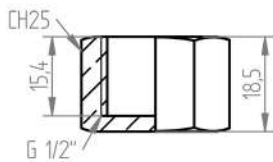

OGIVE / WELDING END CUP (2:1)

TAPPI / CUPS (1:1)

8F49

RIDUZIONI / REDUCERS (1:1)