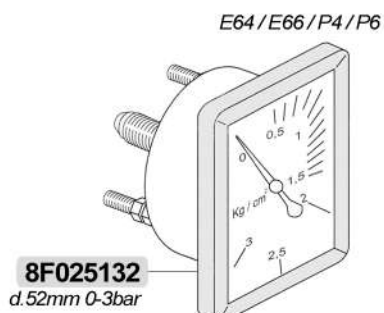

2GR Faston  
**8F4755** 3750W 230/380V LSF=290mm  
 3GR Faston  
**8F4756** 4500W 230/380V LSF=380mm

**8F368A** 1GR 1300W 110V

**8F654** EN  
**8F2221** Teflon®

2GR  
**8F371** 2600W 230V LSF=340mm  
**8F371/A** 2600W 110V LSF=340mm  
**8F367** 2600W 380V LSF=250mm  
 3GR  
**8F778** 3700W 230V LSF=460mm  
**8F778/A** 3700W 110V LSF=460mm  
**8F006** 3700W 380V LSF=460mm