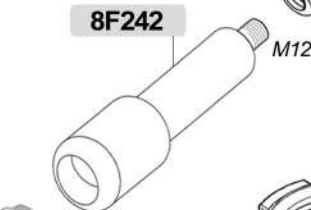

Tappo cromato / Chromed cap

**DVGPF2V**

**8MZ0011**

3/8"

**8F242**

M12

**DVGPF1C**

**9V876**