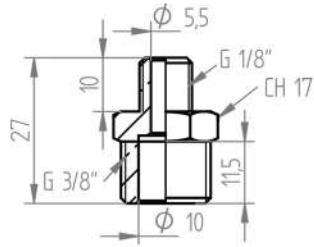

NIPLES (1:1)

9R14

PORTAGOMME / HOSE BARB (1:1)

DVG

Ricambi / Spare parts