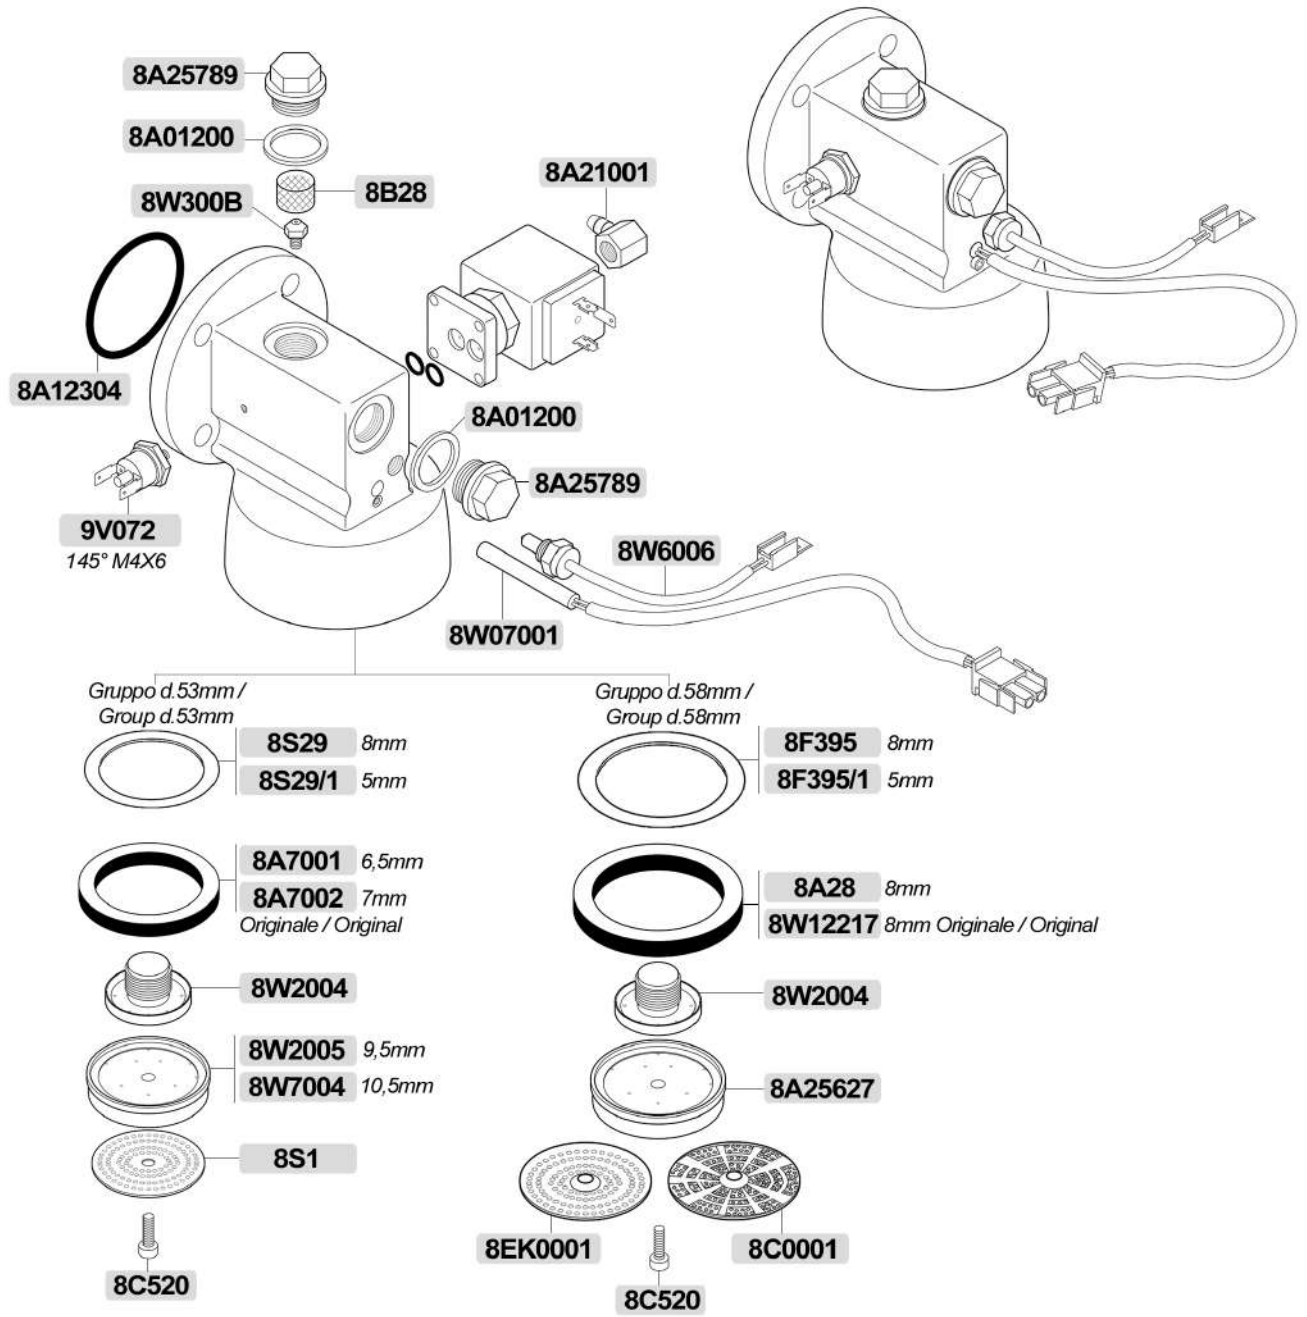

Elettrovalvola / Solenoid valve				Bobina / Solenoid valve coil			Parte meccanica / Body		Nucleo / Nucleos	
	24V	115V	230V	230V PPS	24V	115V	230V	Vitor®	Rubino / Ruby	Vitor®	Rubino / Ruby
Ode	8S46	8F1311	8F130	8F13013	8S090		8F09802		9V785	6V4506	6V4573
Parker	8F132	8F1331	8F133		8F05	8F4811	8F48	8A4/V	8A4		
Lucifer	8C50	8F4199	8F136		8C52	8F61/A	8F61	8C51/V	8C51		
Sirai	8F798		9V8045		9V8240			8F797/V