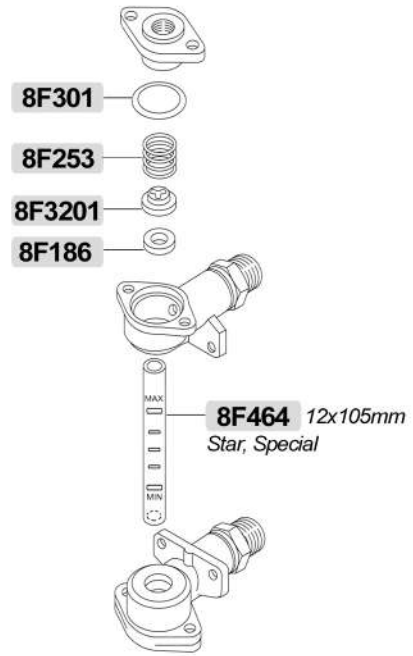

2GR Faston  
**8F4755** 3750W 230/380V LSF=290mm  
 3GR Faston  
**8F4756** 4500W 230/380V LSF=380mm

**8F368A** 1GR 1300W 110V

**8F654** EN  
**8F2221** Teflon®

2GR  
**8F371** 2600W 230V LSF=340mm  
**8F371/A** 2600W 110V LSF=340mm  
**8F367** 2600W 380V LSF=250mm  
 3GR  
**8F778** 3700W 230V LSF=460mm  
**8F778/A** 3700W 110V LSF=460mm  
**8F006** 3700W 380V LSF=460mm