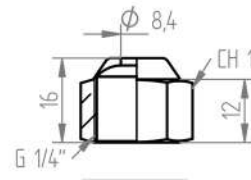

BICONI / WELDINGS (1:1)

DADI / NUTS (1:1)

9R204

MEZZI DADI / HALF NUTS (1:1)

DVG

Ricambi / Spare parts