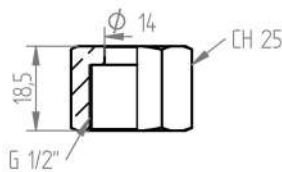

BICONI / WELDINGS (1:1)

DADI / NUTS (1:1)

9R3

MEZZI DADI / HALF NUTS (1:1)

DVG

Ricambi / Spare parts