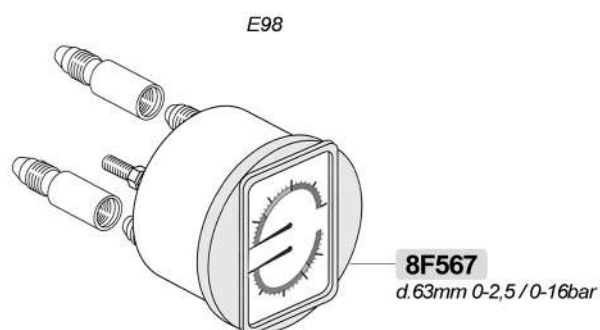

2GR Faston  
**8F4755** 3750W 230/380V LSF=290mm  
 3GR Faston  
**8F4756** 4500W 230/380V LSF=380mm

**8F368A** 1GR 1300W 110V

**8F654** EN  
**8F2221** Teflon®

2GR  
**8F371** 2600W 230V LSF=340mm  
**8F371/A** 2600W 110V LSF=340mm  
**8F367** 2600W 380V LSF=250mm  
 3GR  
**8F778** 3700W 230V LSF=460mm  
**8F778/A** 3700W 110V LSF=460mm  
**8F006** 3700W 380V LSF=460mm