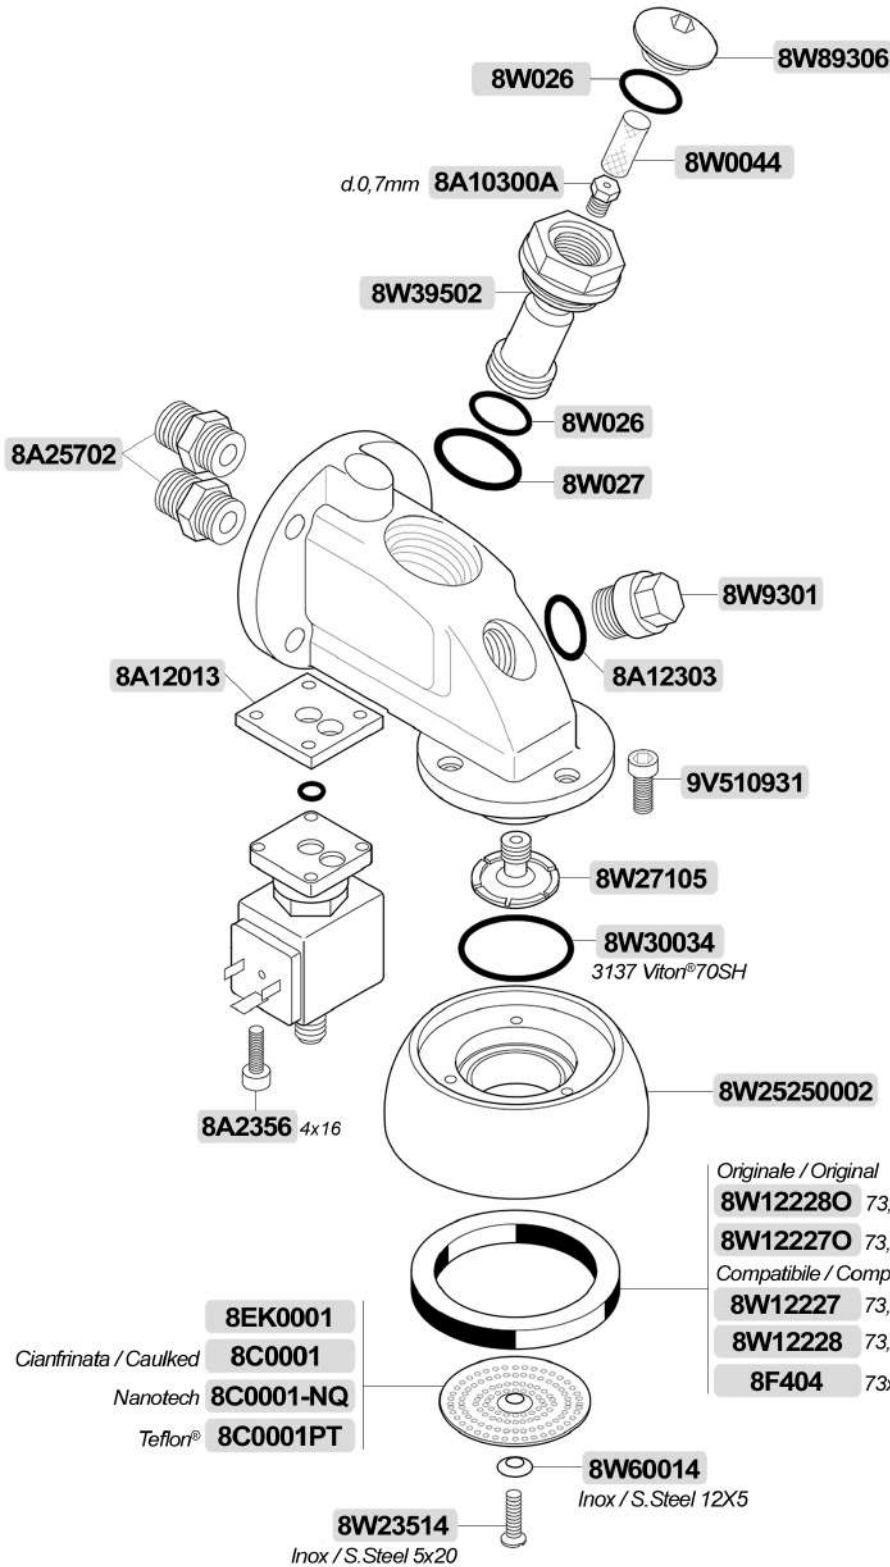

Originale / Original

8W12228O 73,7x57,7xh.8,5mm NBR 80SH 3 spacchi / cuts

8W12227O 73,7x57,7x8mm NBR 80SH

Compatibile / Compatible

8W12227 73,7x57,7x8mm NBR 80SH

8W12228 73,7x57,7x8,5mm NBR 80SH

8F404 73x57x9mm NBR 85SH