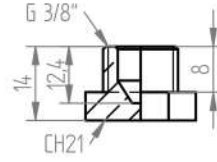

OGIVE / WELDING END CUP (2:1)

TAPPI / CUPS (1:1)

9R48

RIDUZIONI / REDUCERS (1:1)