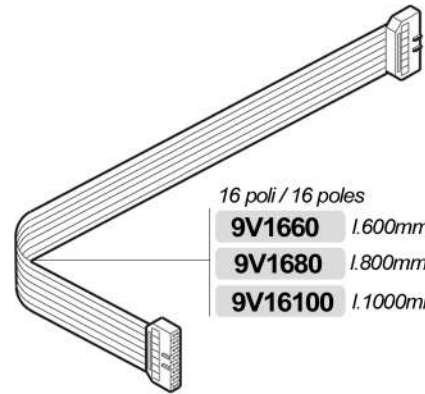

GB/5 - FB/80 - MISTRAL  
**8MZ122** 4GR 230V

LINEA - FB/70  
**8MZ121** 2/3GR 230V

RL30 1E/2C/F 230V  
**9V8332**

16 poli / 16 poles  
**9V1660** l.600mm  
**9V1680** l.800mm  
**9V16100** l.1000mm

**8MZ991200**