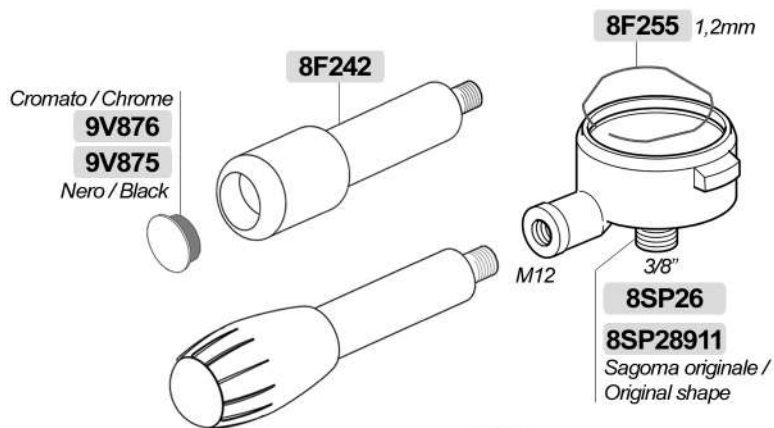

**9V956**  
**9V956-NQ** Nanotech  
**9V956PT** Teflon®  
**8SP00654** Originale / Original

Cromato / Chrome  
**9V876**  
**9V875**  
 Nero / Black

**8F255** 1,2mm

**8F242**

M12

3/8"

**8SP26**  
**8SP28911**  
 Sagoma originale /  
 Original shape