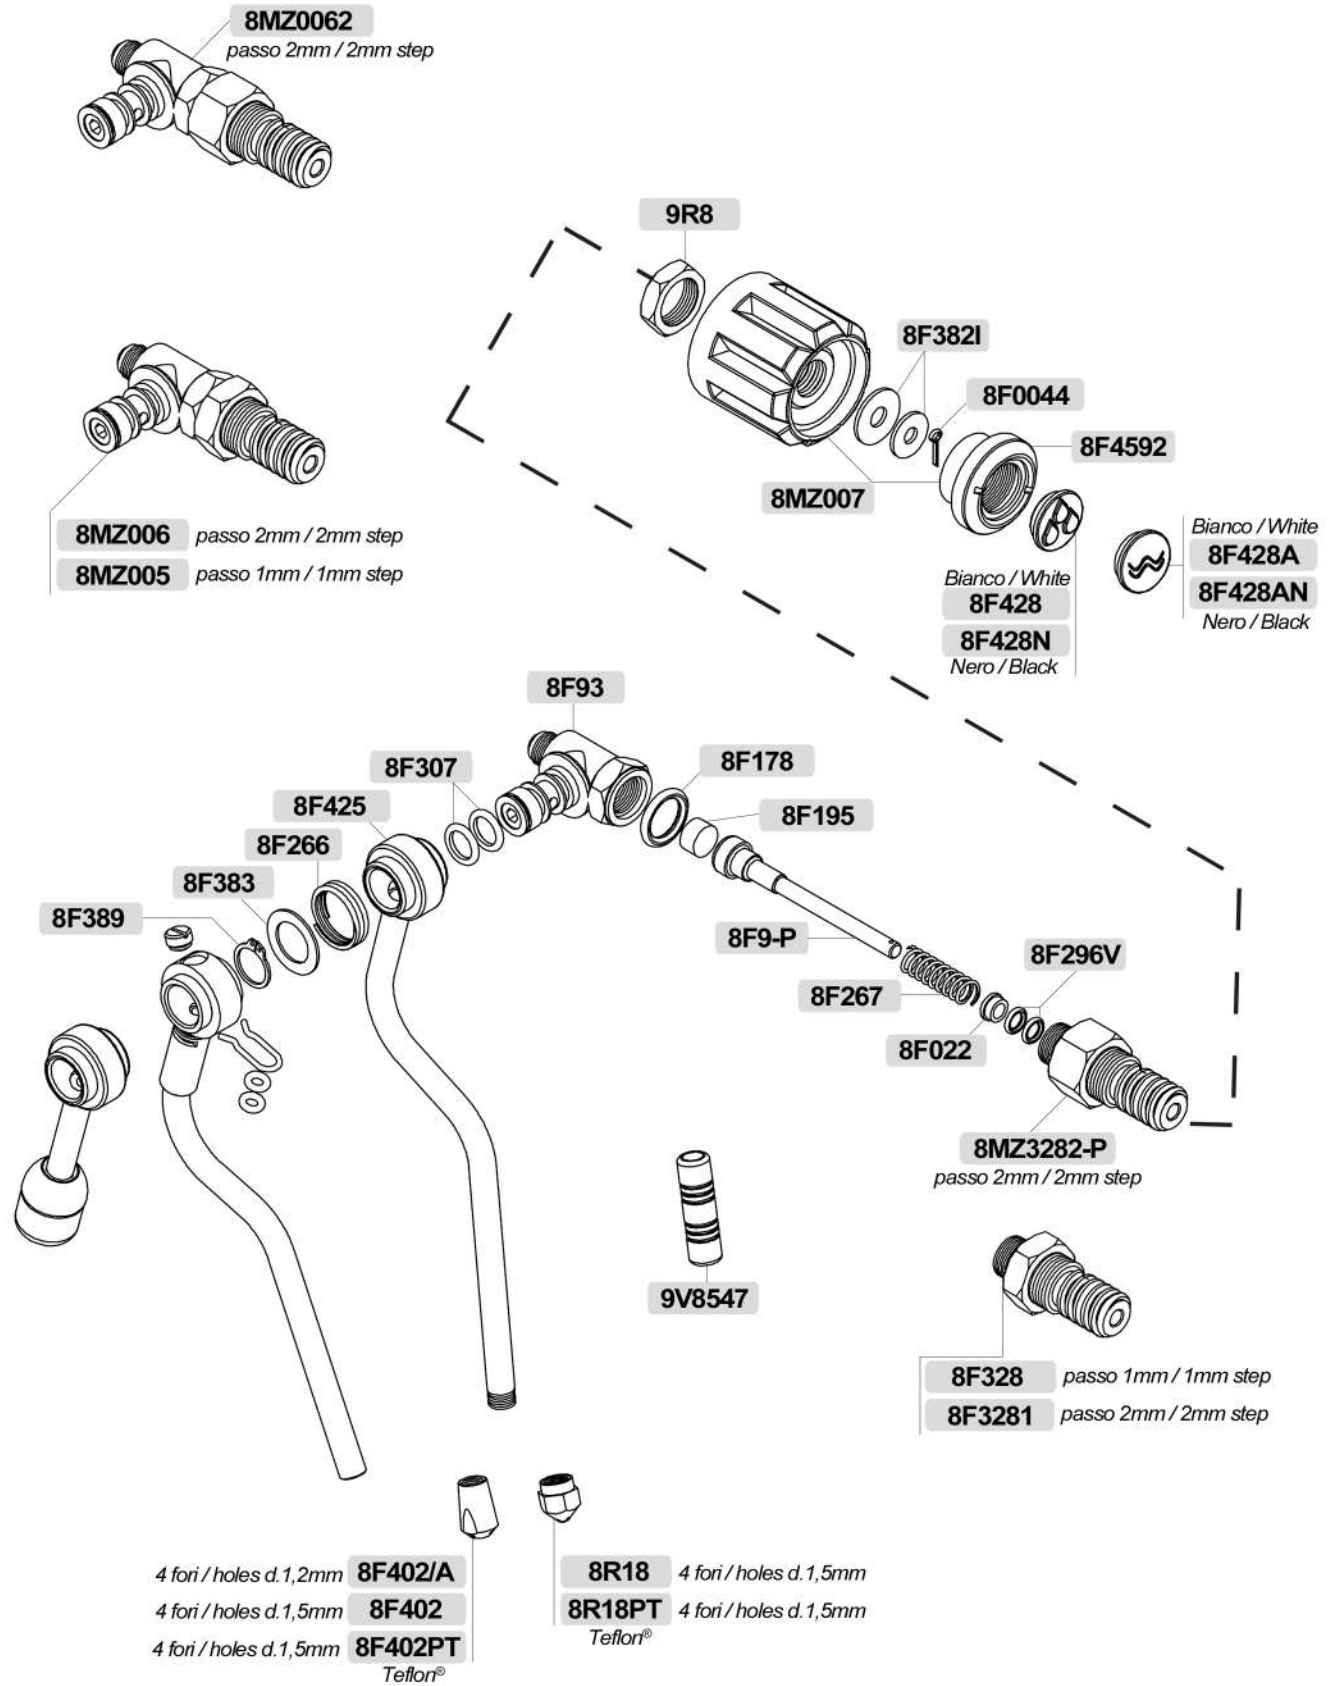

**8MZ875**

**PFMZW875**

**PFMZ1W-935-MZ875**

**PFMZ2W-956-MZ875**

Macchine caffè ricambi / Coffee machines spare parts

Macchine caffè ricambi / Coffee machines spare parts

LINEA - FB/70  
**8MZ112** 4GR 230V