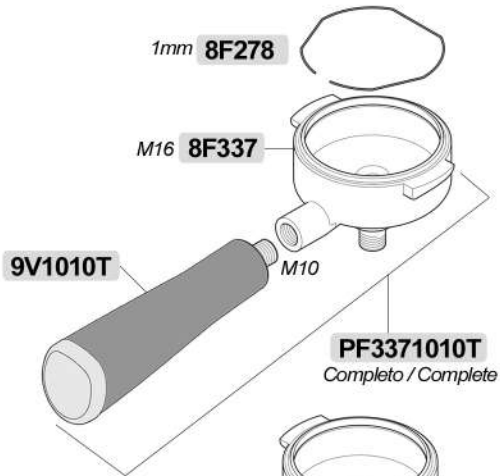

Macchine caffè ricambi / Coffee machines spare parts