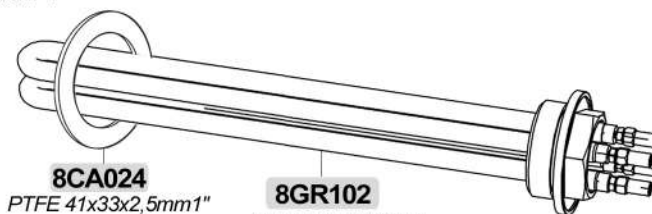

9V877 180 lt/h 3/8NPT

8V605/A

8V897

PTFE 41x33x2,5mm1"

8GR102

2GR 3300W 230V

4 poli / 4 poles LSF=230mm