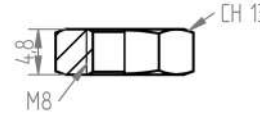

BICONI / WELDINGS (1:1)

DADI / NUTS (1:1)

9R45

MEZZI DADI / HALF NUTS (1:1)

DVG

Ricambi / Spare parts