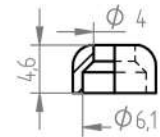

OGIVE / WELDING END CUP (2:1)

9R665

TAPPI / CUPS (1:1)

RIDUZIONI / REDUCERS (1:1)