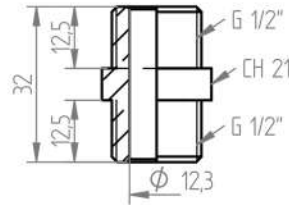

NIPLES (1:1)

9R15

PORTAGOMME / HOSE BARB (1:1)

DVG

Ricambi / Spare parts