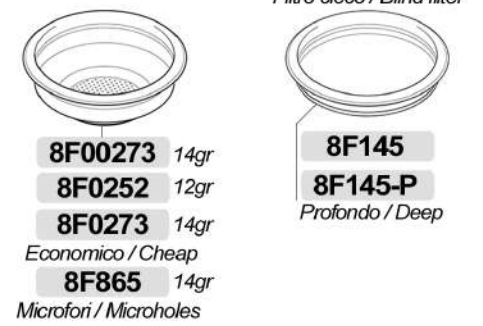

DVG
Primo impiego / First use

	Elettrovalvola / Solenoid valve				Bobina / Solenoid valve coil			Parte meccanica / Body		Nucleo / Nucleos	
	24V	115V	230V	230V PPS	24V	115V	230V	Vitor®	Rubino / Ruby	Vitor®	Rubino / Ruby
Ode	8S46	8F1311	8F130	8F13013	8S090		8F09802		9V785	6V4506	6V4573
Parker	8F132	8F1331	8F133		8F05	8F4811	8F48	8A4V	8A4		
Lucifer	8C50	8F4199	8F136		8C52	8F61/A	8F61	8C51V	8C51		
Sirai	8F798		9V8045		9V8240			8F797V