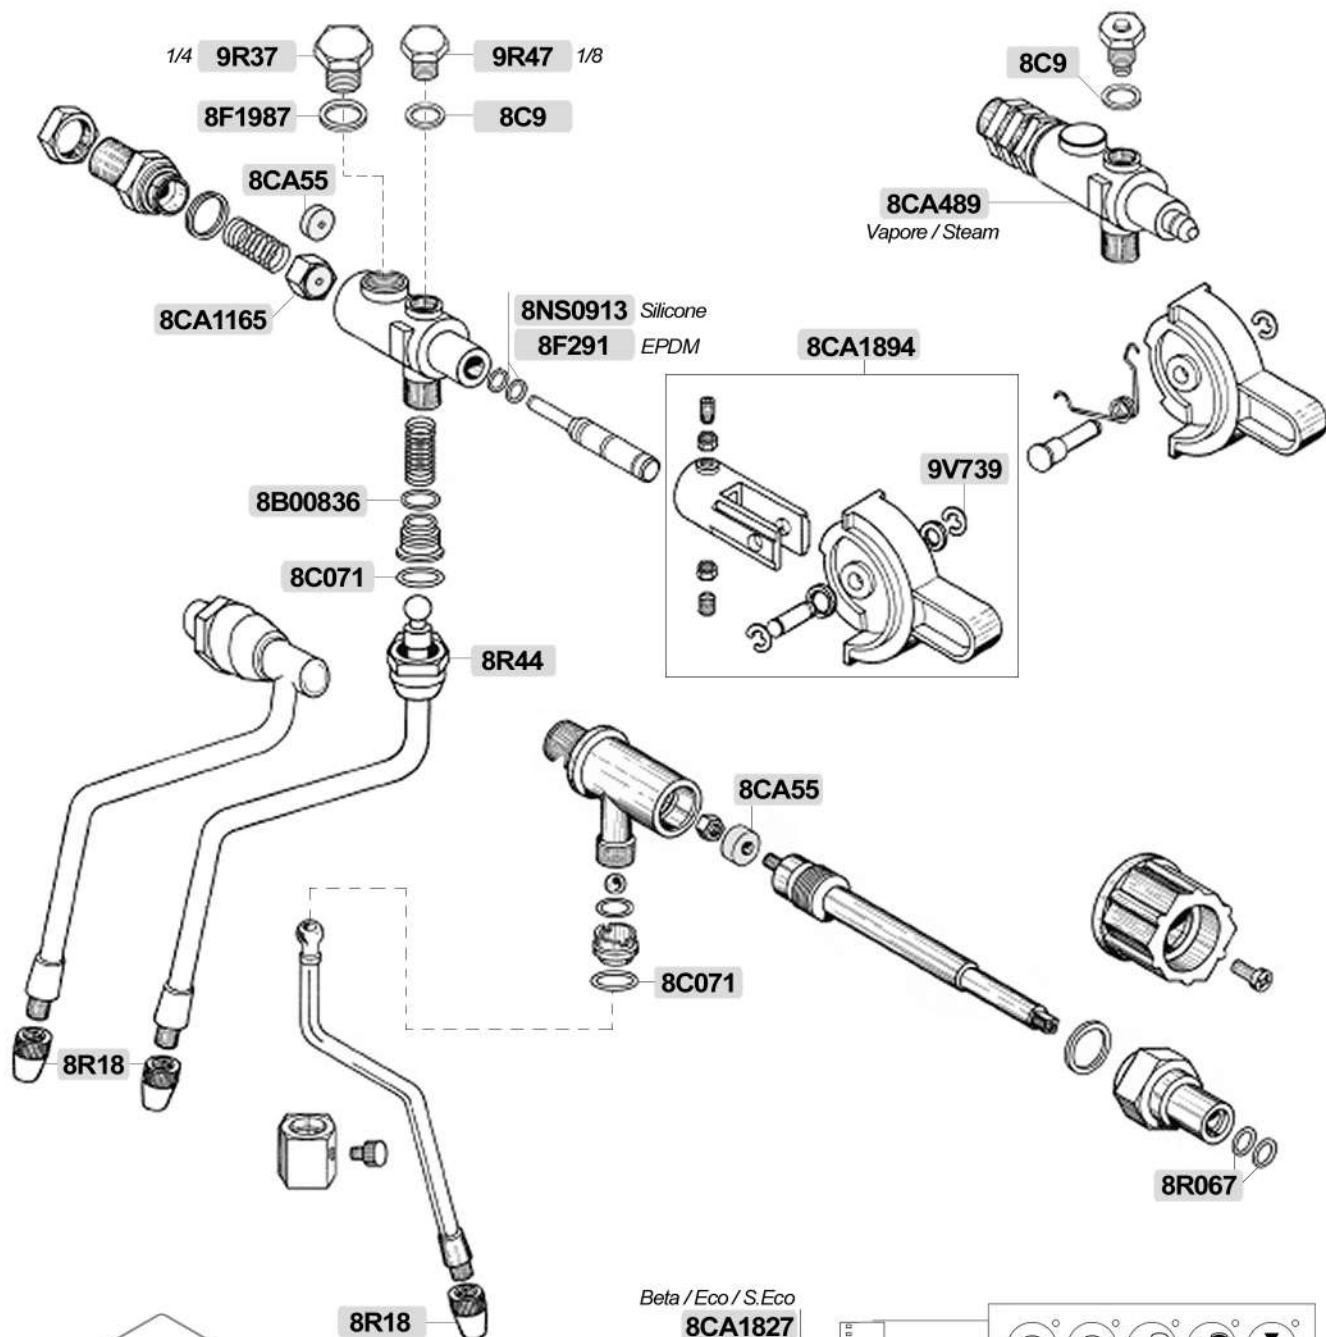

- 1/2/3gr 230V   3gr 230V
- **8CA821**   **8CA475**
- **8CA189**   **8CA500475**
- 2/3gr 230V   Eco, Lux, Tema 1-2-3gr 230V

9V8317 1gr THE 230V