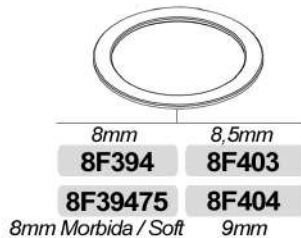

Elettrovalvola / Solenoid valve				Bobina / Solenoid valve coil			Parte meccanica / Body		Nucleo / Nucleos	
	24V	115V	230V	230V PPS	24V	115V	230V	Vitor®	Rubino / Ruby	Vitor®	Rubino / Ruby
Ode	8S46	8F1311	8F130	8F13013	8S090		8F09802		9V785	6V4506	6V4573
Parker	8F132	8F1331	8F133		8F05	8F4811	8F48	8A4/V	8A4		
Lucifer	8C50	8F4199	8F136		8C52	8F61/A	8F61	8C51/V	8C51		
Sirai	8F798		9V8045		9V8240			8F797/V