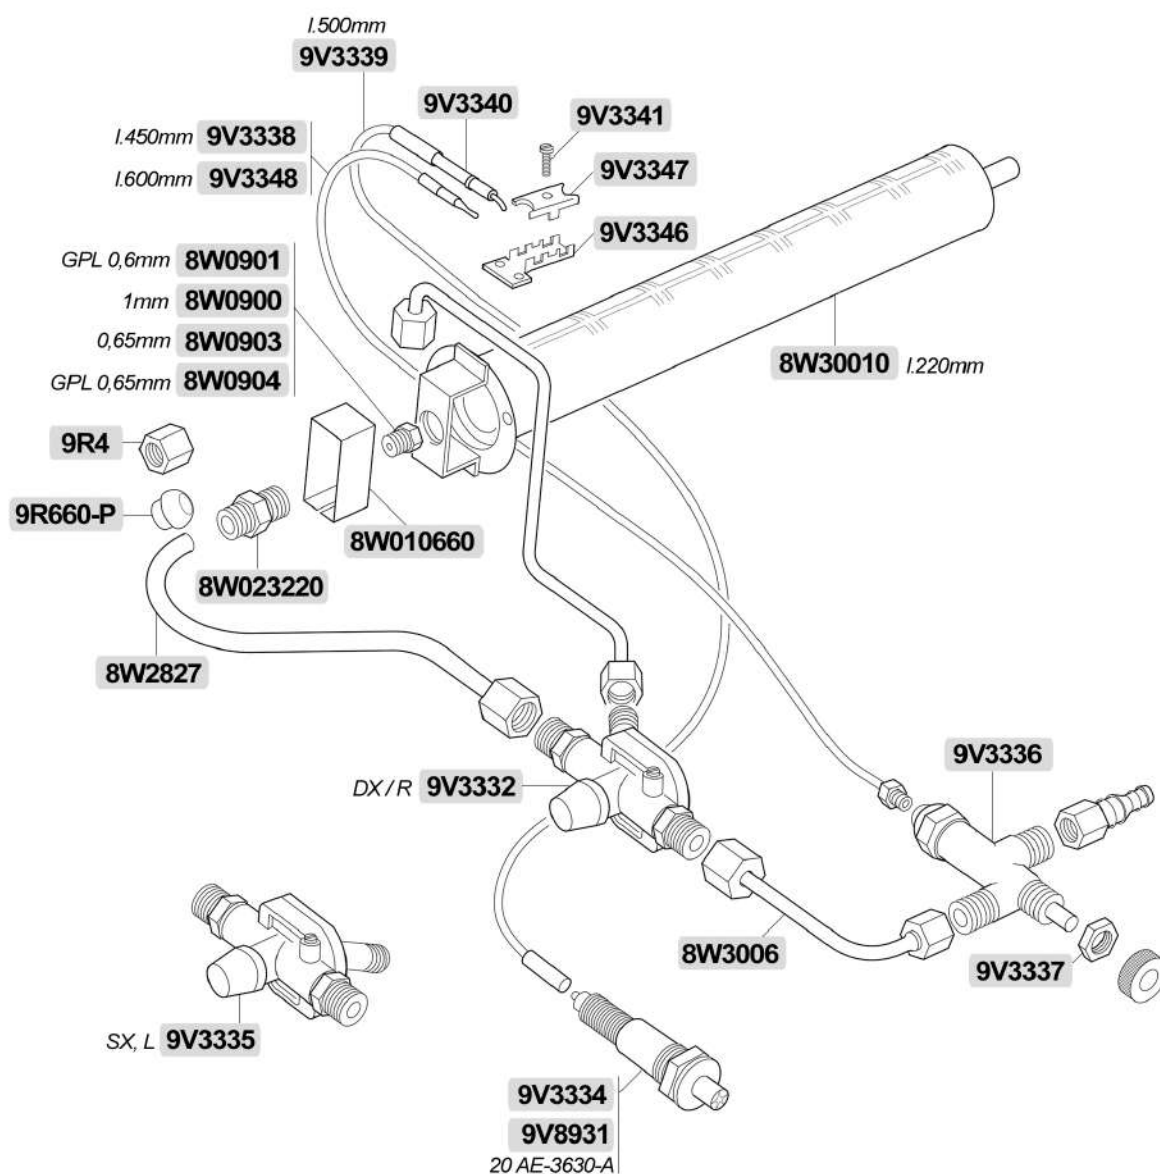

Macchine caffè ricambi / Coffee machines spare parts