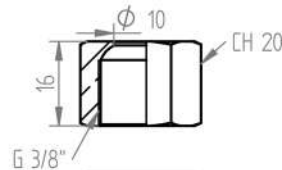

BICONI / WELDINGS (1:1)

DADI / NUTS (1:1)

9R1

MEZZI DADI / HALF NUTS (1:1)

DVG

Ricambi / Spare parts