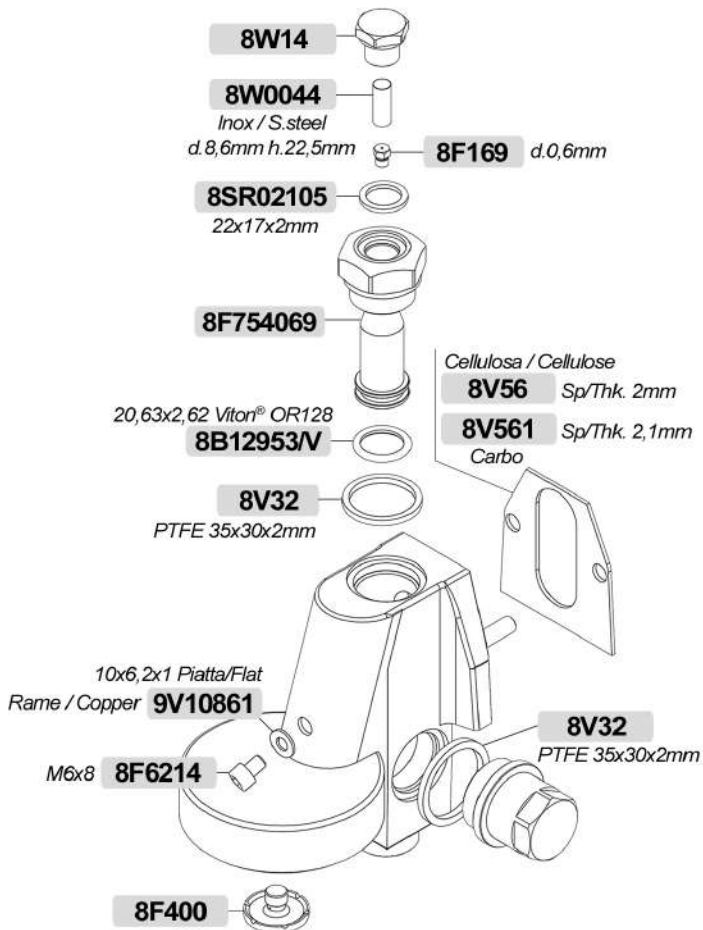

DVG
Primo impiego / First use

	Elettrovalvola / Solenoid valve				Bobina / Solenoid valve coil			Parte meccanica / Body		Nucleo / Nucleos	
	24V	115V	230V	230V PPS	24V	115V	230V	Vitor®	Rubino / Ruby	Vitor®	Rubino / Ruby
Ode	8S46	8F1311	8F130	8F13013	8S090		8F09802		9V785	6V4506	6V4573
Parker	8F132	8F1331	8F133		8F05	8F4811	8F48	8A4V	8A4		
Lucifer	8C50	8F4199	8F136		8C52	8F61/A	8F61	8C51V	8C51		
Sirai	8F798		9V8045		9V8240			8F797V