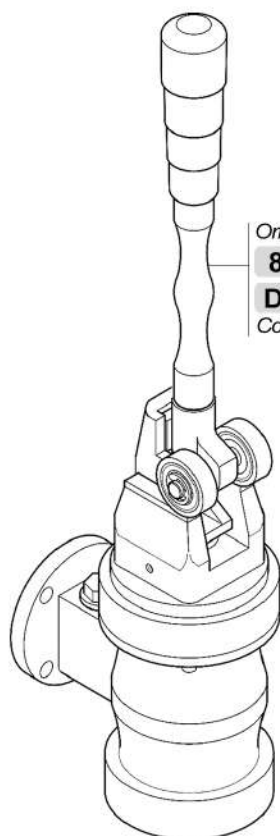

Originale / Original
8W071001
DVGGRLA
Compatibile / Compatible