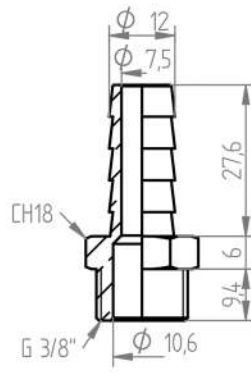

NIPLES (1:1)

PORTAGOMME / HOSE BARB (1:1)

9R20

9R54

DVG

Ricambi / Spare parts