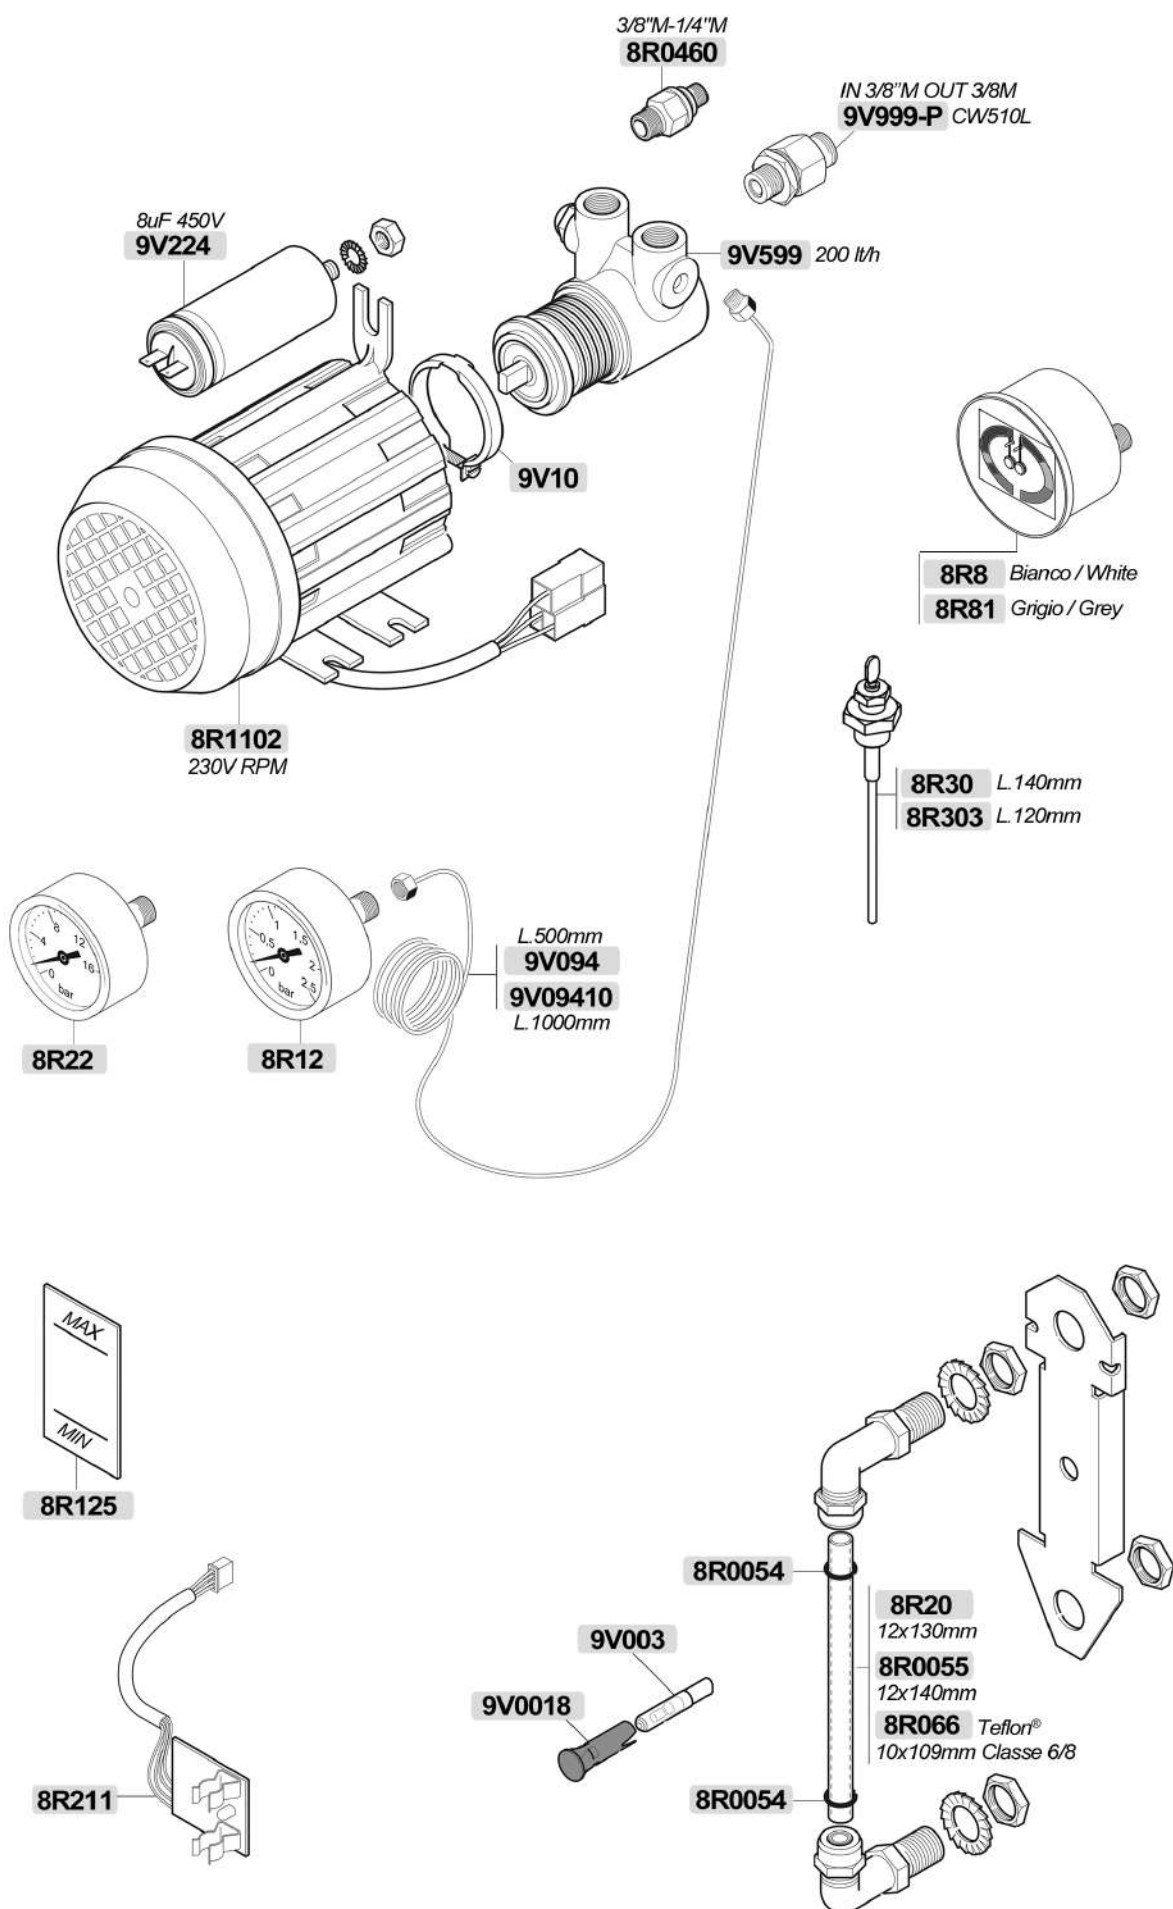

RANCILIO

MOTORE, POMPA E LIVELLO
MOTOR, PUMP AND WATER LEVEL

RANCILIO

Macchine caffè ricambi / Coffee machines spare parts