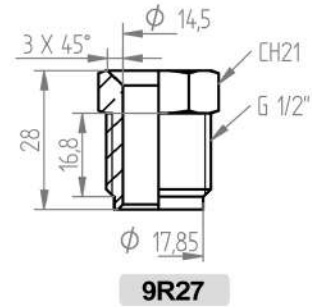

MANICOTTI FF / DOUBLE NIPPLES FF (1:1)

PREMI OLIVE / FITTINGS (1:1)

NIPLES (1:1)

DVG

Ricambi / Spare parts