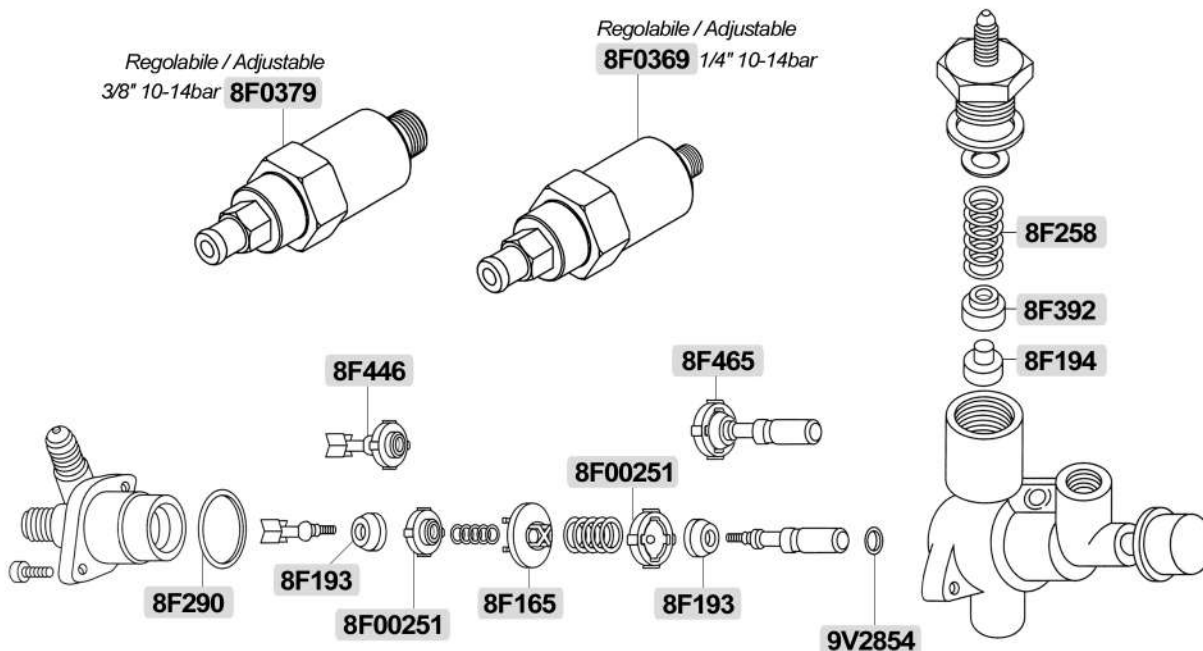

2GR Faston  
**8F4755** 3750W 230/380V LSF=290mm  
 3GR Faston  
**8F4756** 4500W 230/380V LSF=380mm

**8F368A** 1GR 1300W 110V

**8F654** EN  
**8F2221** Teflon®

2GR  
**8F371** 2600W 230V LSF=340mm  
**8F371/A** 2600W 110V LSF=340mm  
**8F367** 2600W 380V LSF=250mm  
 3GR  
**8F778** 3700W 230V LSF=460mm  
**8F778/A** 3700W 110V LSF=460mm  
**8F006** 3700W 380V LSF=460mm