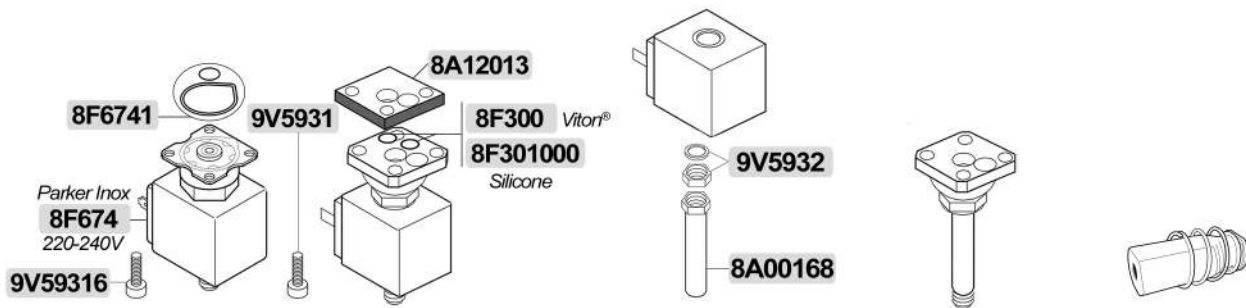

Elettrovalvola / Solenoid valve				Bobina / Solenoid valve coil			Parte meccanica / Body		Nucleo / Nucleos	
	24V	115V	230V	230V PPS	24V	115V	230V	Vitor®	Rubino / Ruby	Vitor®	Rubino / Ruby
Ode	8S46	8F1311	8F130	8F13013	8S090		8F09802		9V785	6V4506	6V4573
Parker	8F132	8F1331	8F133		8F05	8F4811	8F48	8A4/V	8A4		
Lucifer	8C50	8F4199	8F136		8C52	8F61/A	8F61	8C51/V	8C51		
Sirai	8F798		9V8045		9V8240			8F797/V			

Macchine caffè ricambi / Coffee machines spare parts