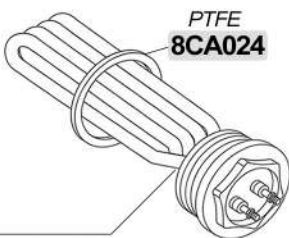

- PTFE **8CA024**
- **8B025** 2400W 230V Super Maxi
- **8B025B** 2400W 115V Super Maxi
- **9V103** 2000W 230V America
- **8B19/A** 1800W 115V America