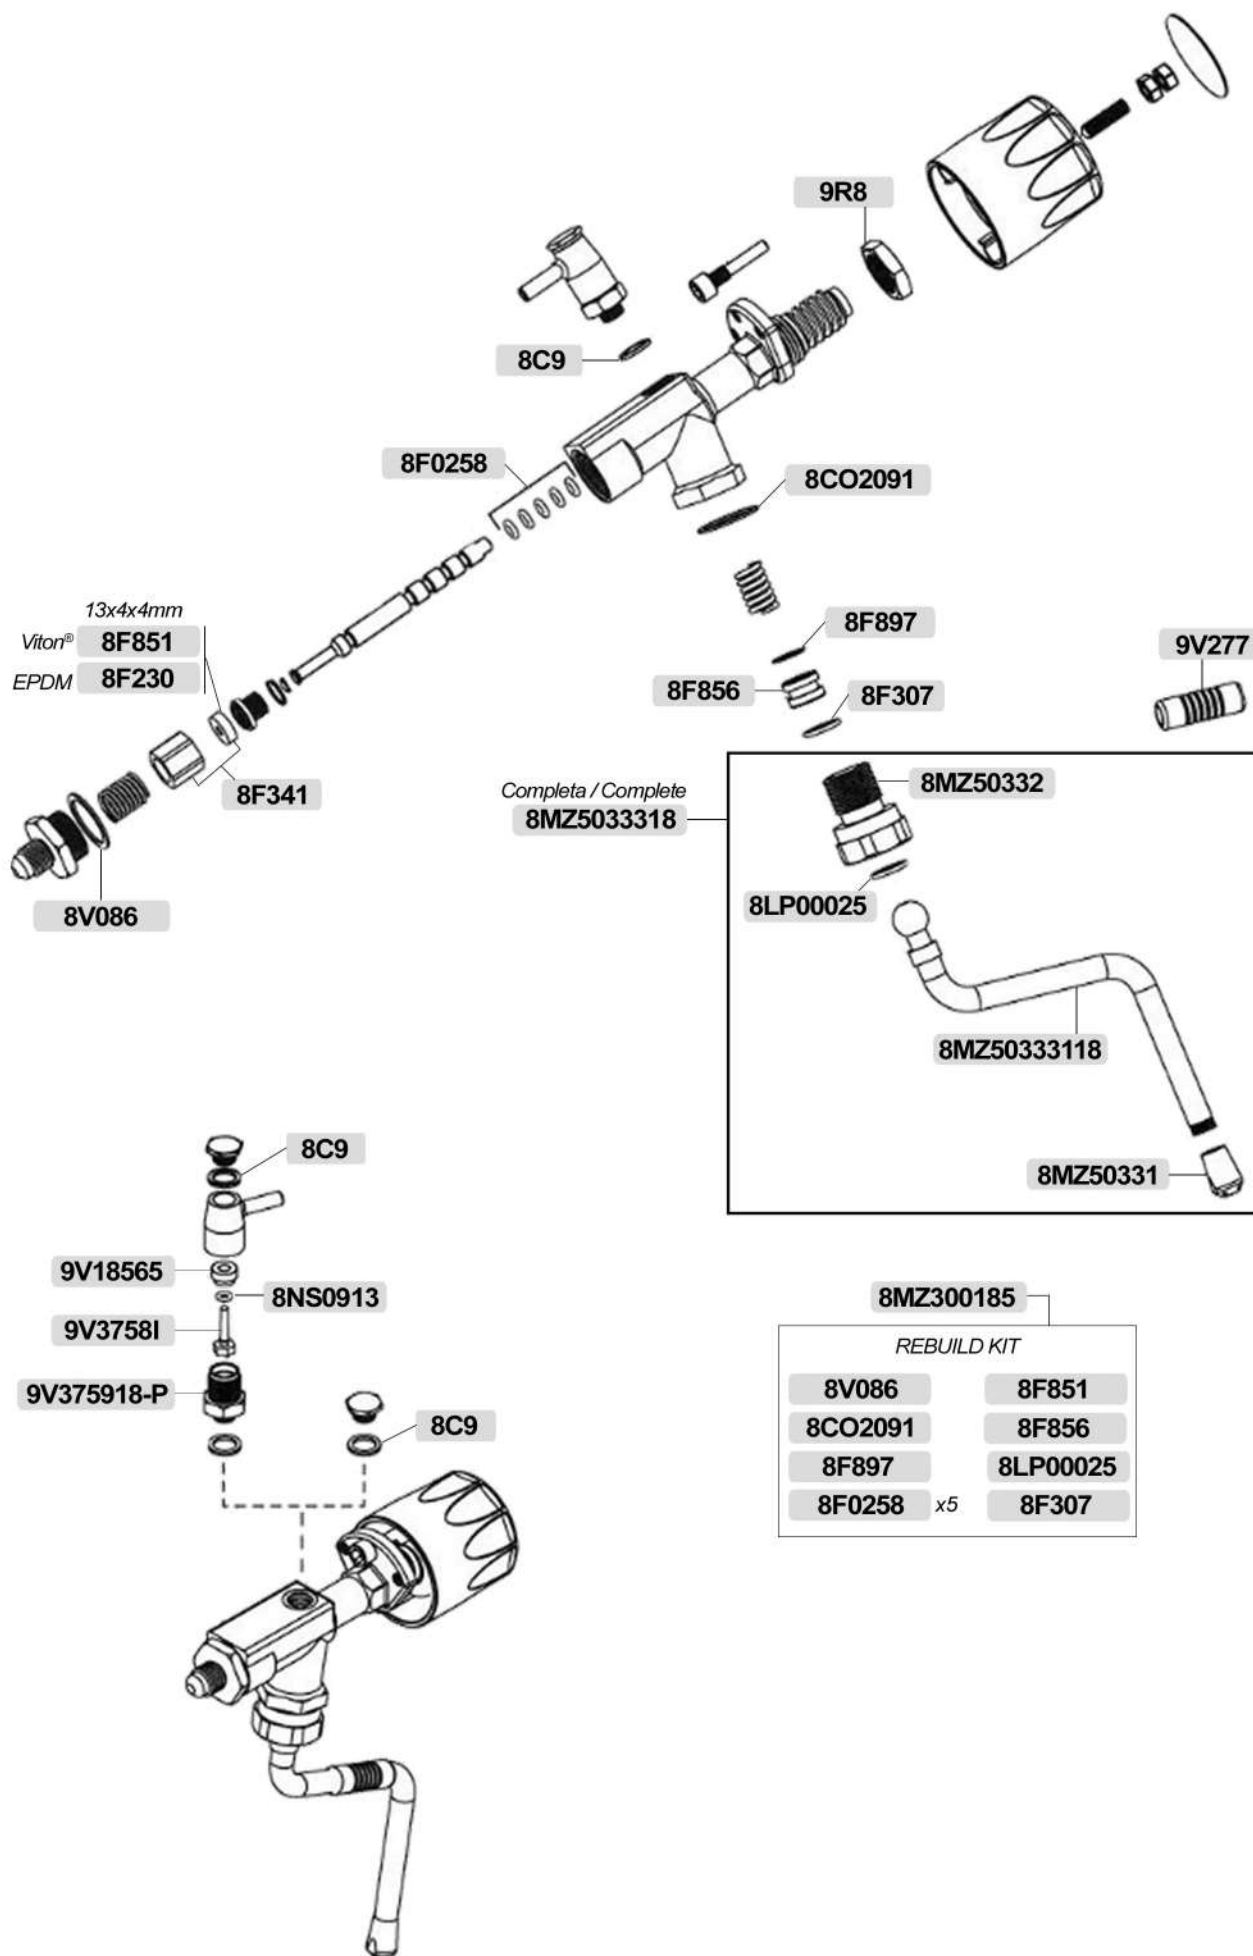

**8MZ875**

**PFMZW875**

**PFMZ1W-935-MZ875**

**PFMZ2W-956-MZ875**

Macchine caffè ricambi / Coffee machines spare parts

Macchine caffè ricambi / Coffee machines spare parts

LINEA - FB/70  
**8MZ112** 4GR 230V