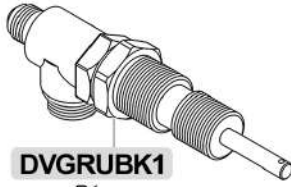

1/4" a cartella / folder

DVGRUBK1
P1