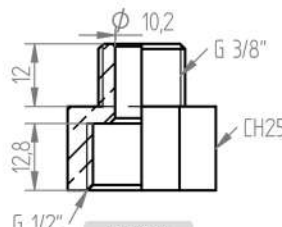

OGIVE / WELDING END CUP (2:1)

TAPPI / CUPS (1:1)

RIDUZIONI / REDUCERS (1:1)

9R28