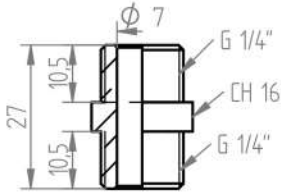

NIPLES (1:1)

9R17

PORTAGOMME / HOSE BARB (1:1)

DVG

Ricambi / Spare parts