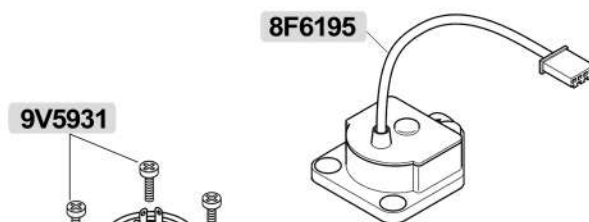

P4/P6
8F891 16A Economico / Cheap
8F895 16A

Manuale / Manual
145° **9V072**

9V0691 104°
9V070 145°

9V7734
Rossa / Red

9V007/R
Rossa / Red

9V7733
Verde / Green

9V007/V
Verde / Green

9V0636

9V0037 d.12mm
9V114 d.18mm