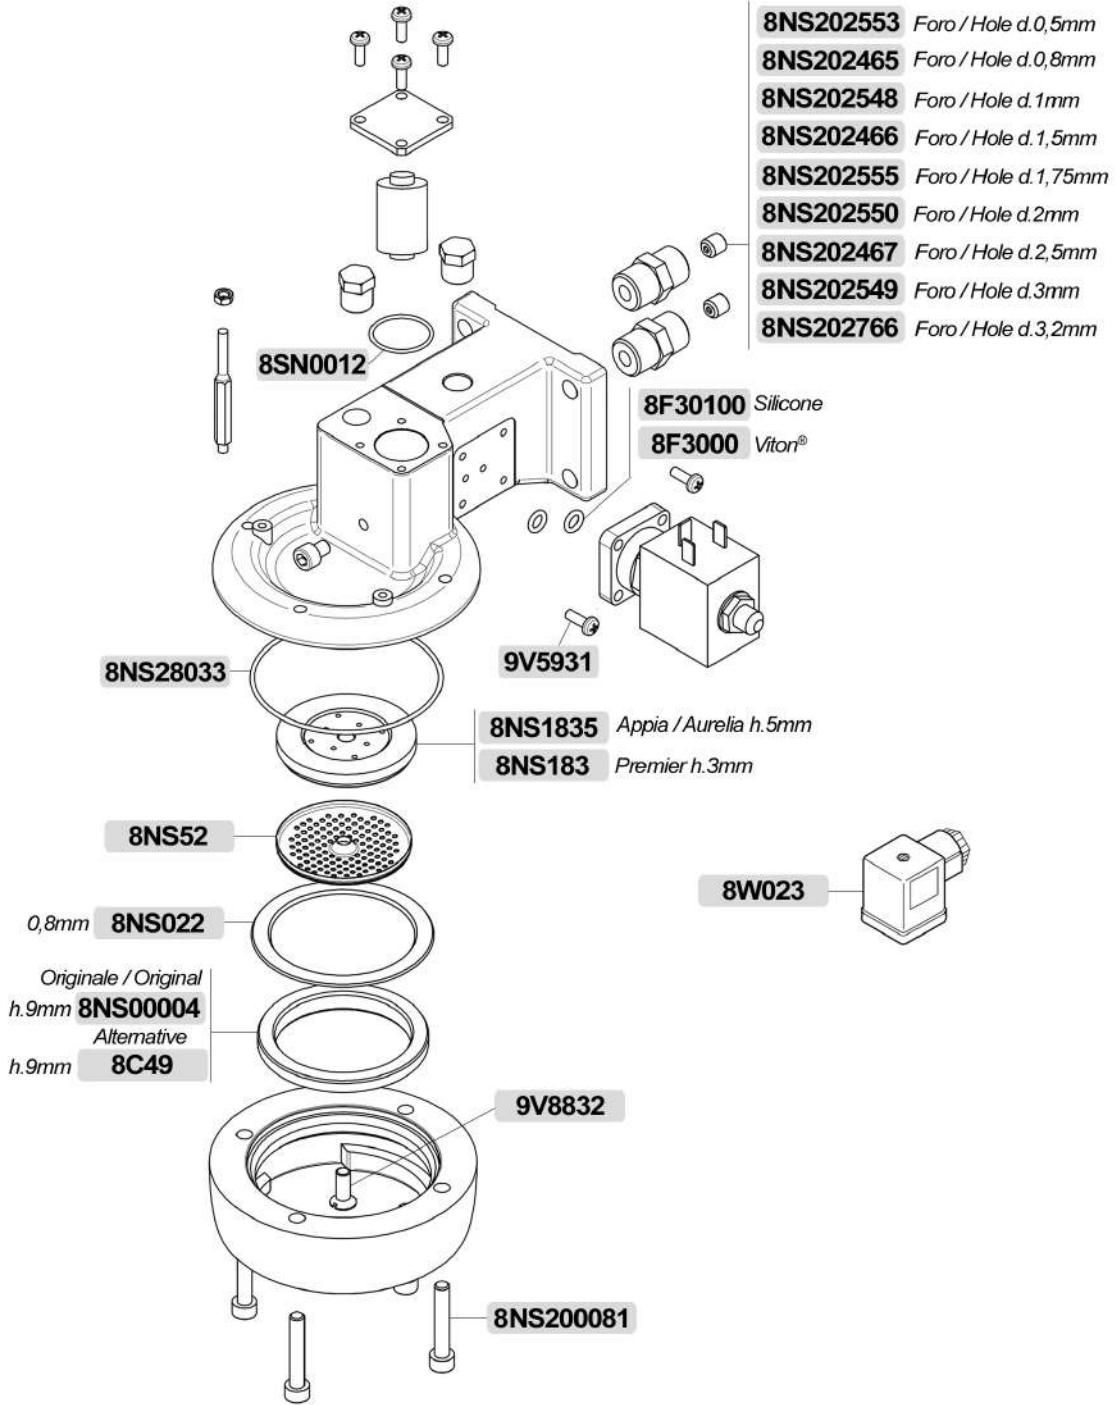

Elettrovalvola / Solenoid valve				Bobina / Solenoid valve coil			Parte meccanica / Body		Nucleo / Nucleos	
	24V	115V	230V	230V PPS	24V	115V	230V	Vitor®	Rubino / Ruby	Vitor®	Rubino / Ruby
Ode	8S46	8F1311	8F130	8F13013	8S090		8F09802		9V785	6V4506	6V4573
Parker	8F132	8F1331	8F133		8F05	8F4811	8F48	8A4/V	8A4		
Lucifer	8C50	8F4199	8F136		8C52	8F61/A	8F61	8C51/V	8C51		
Sirai	8F798		9V8045		9V8240			8F797/V