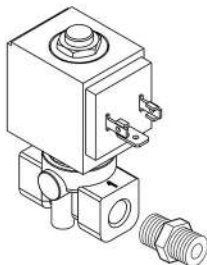

MM 1/8 x 1/8
9R12

Lucifer

8F406 1/8 1/8 220/240V 50/60 Hz
Regolabile / Adjustable