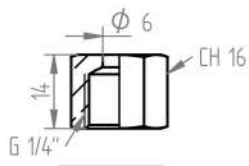

BICONI / WELDINGS (1:1)

DADI / NUTS (1:1)

9R2

MEZZI DADI / HALF NUTS (1:1)

DVG

Ricambi / Spare parts