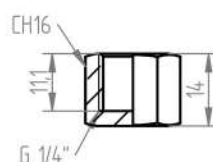

OGIVE / WELDING END CUP (2:1)

TAPPI / CUPS (1:1)

9F47

RIDUZIONI / REDUCERS (1:1)