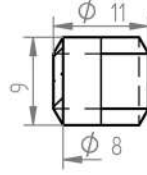

BICONI / WELDINGS (1:1)

8F40

DADI / NUTS (1:1)

MEZZI DADI / HALF NUTS (1:1)

DVG

Ricambi / Spare parts