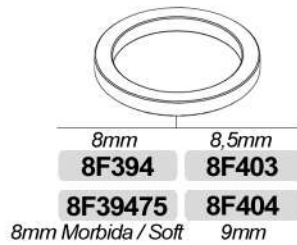

Elettrovalvola / Solenoid valve				Bobina / Solenoid valve coil			Parte meccanica / Body		Nucleo / Nucleos	
	24V	115V	230V	230V PPS	24V	115V	230V	Vitor®	Rubino / Ruby	Vitor®	Rubino / Ruby
Ode	8S46	8F1311	8F130	8F13013	8S090		8F09802		9V785	6V4506	6V4573
Parker	8F132	8F1331	8F133		8F05	8F4811	8F48	8A4V	8A4		
Lucifer	8C50	8F4199	8F136		8C52	8F61/A	8F61	8C51V	8C51		
Sirai	8F798		9V8045		9V8240			8F797V