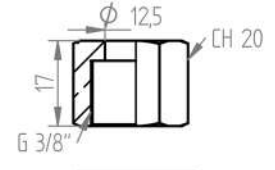

BICONI / WELDINGS (1:1)

DADI / NUTS (1:1)

8W25387

MEZZI DADI / HALF NUTS (1:1)

DVG

Ricambi / Spare parts