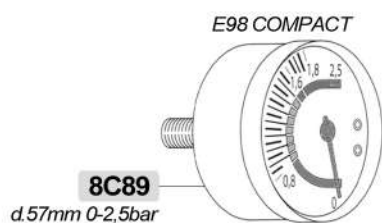

2GR Faston  
**8F4755** 3750W 230/380V LSF=290mm  
 3GR Faston  
**8F4756** 4500W 230/380V LSF=380mm

**8F368A** 1GR 1300W 110V

**8F654** EN  
**8F2221** Teflon®

2GR  
**8F371** 2600W 230V LSF=340mm  
**8F371/A** 2600W 110V LSF=340mm  
**8F367** 2600W 380V LSF=250mm  
 3GR  
**8F778** 3700W 230V LSF=460mm  
**8F778/A** 3700W 110V LSF=460mm  
**8F006** 3700W 380V LSF=460mm