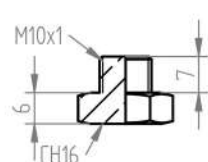

OGIVE / WELDING END CUP (2:1)

TAPPI / CUPS (1:1)

9R6

RIDUZIONI / REDUCERS (1:1)