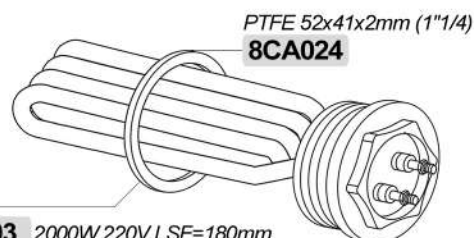

2GR 3300W 230V

4 poli / 4 poles LSF=230mm

PTFE 52x41x2mm (1"1/4)

**8CA024**

**9V103** 2000W 220V LSF=180mm

**8W17201** 1300W 230V LSF=100mm con faston / with faston

**8W17201A** 1300W 120V LSF=100mm con faston / with faston