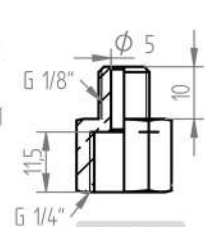

OGIVE / WELDING END CUP (2:1)

TAPPI / CUPS (1:1)

RIDUZIONI / REDUCERS (1:1)

9R33