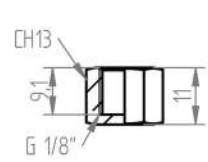

OGIVE / WELDING END CUP (2:1)

TAPPI / CUPS (1:1)

9R46

RIDUZIONI / REDUCERS (1:1)