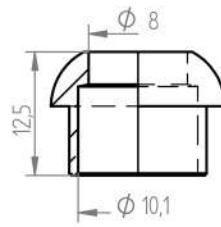

OGIVE / WELDING END CUP (2:1)

8F45

TAPPI / CUPS (1:1)

RIDUZIONI / REDUCERS (1:1)