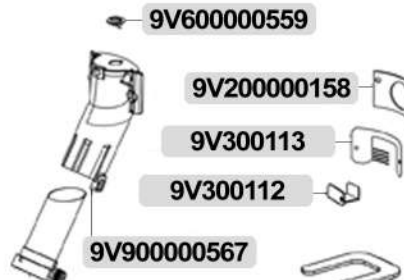

9V900006 9V900163
Cromato / Chrome Ramato / Copper