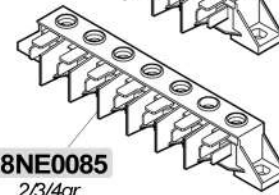

DOS. ET30 2GRCT 230V

DOS RL2 3gr+RL+THE/F-C 230V

DOS RL2 3gr+RL+THE/C

DOS RL2 ON/OFF 2/3gr+3THE 230V