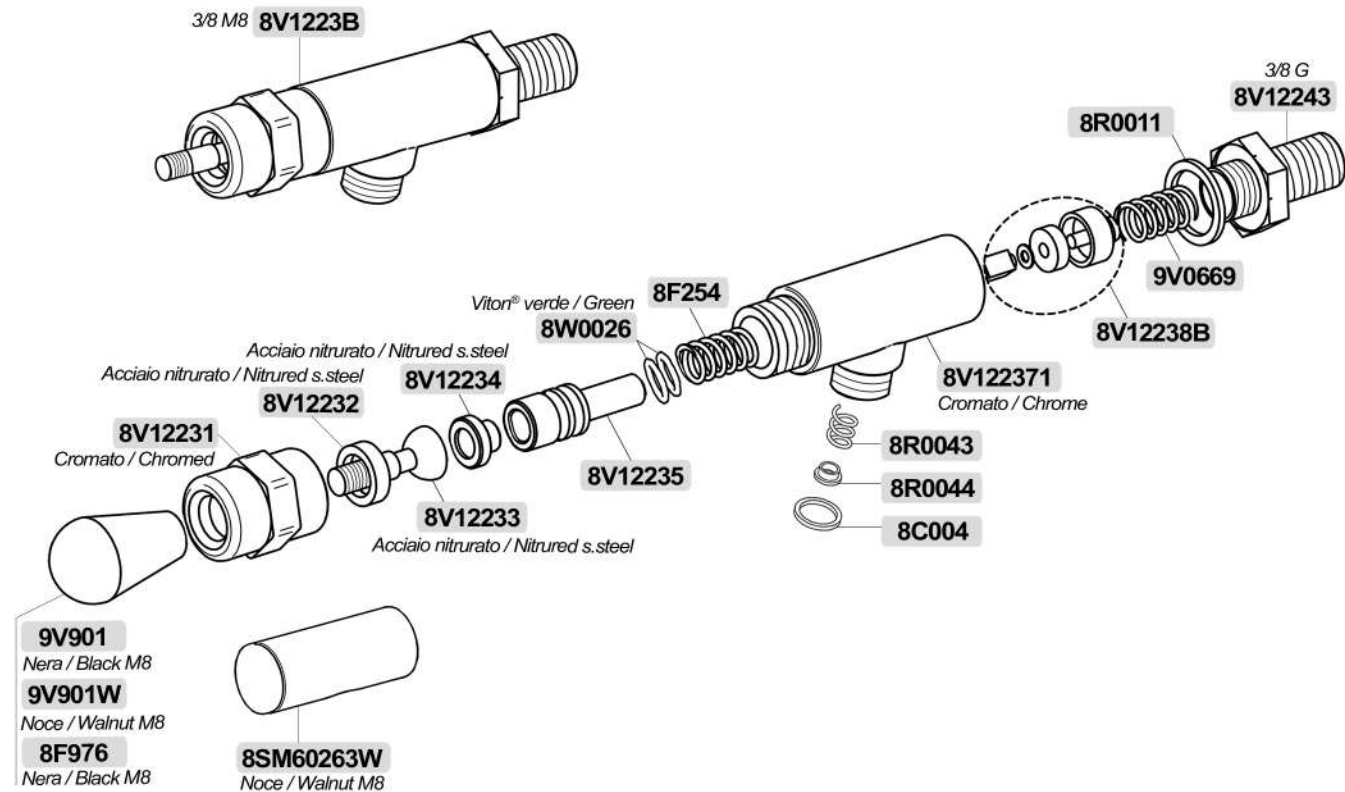

**8F34**

SISME  
**9V003231** 140W 230V  
Compatto / Compact

ULKA  
**9V0015** 180W 220/240V

**9V0011** 180W 120V

**9V0032** 120W 230V 50Hz  
Compatto / Compact

**9V0032/1** 95W 110V 60Hz  
Compatto / Compact