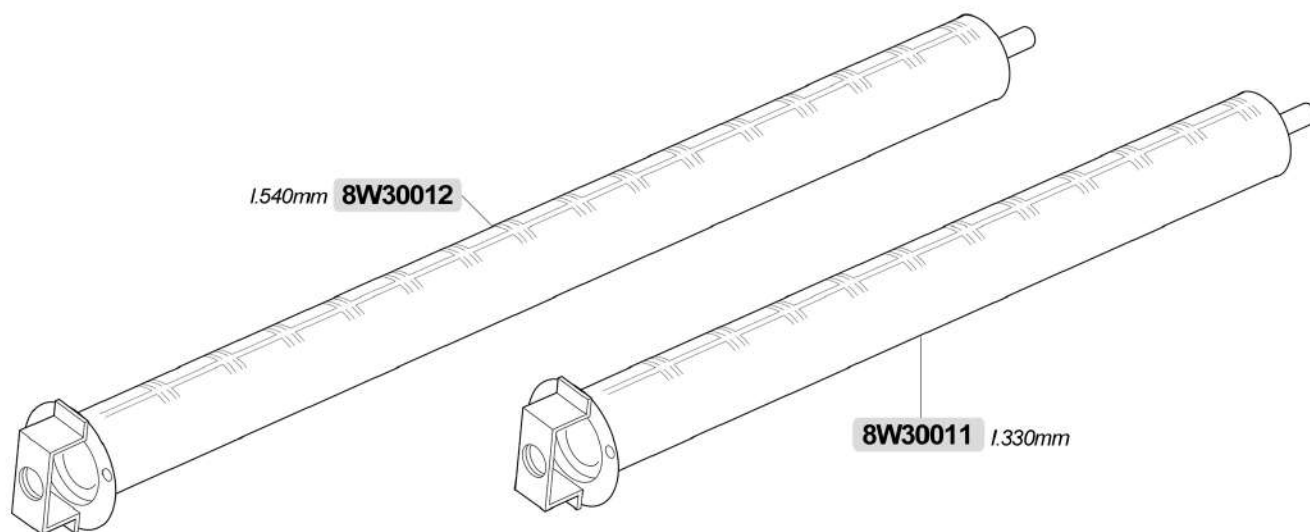

Acqua / Water **8W29036**
LB4170, Sphera

8W29037 Vapore / Steam
LB4170, Sphera

WEGA