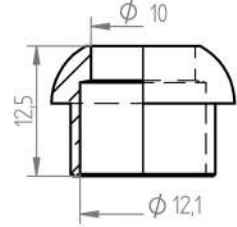

OGIVE / WELDING END CUP (2:1)

8F46-P

TAPPI / CUPS (1:1)

RIDUZIONI / REDUCERS (1:1)