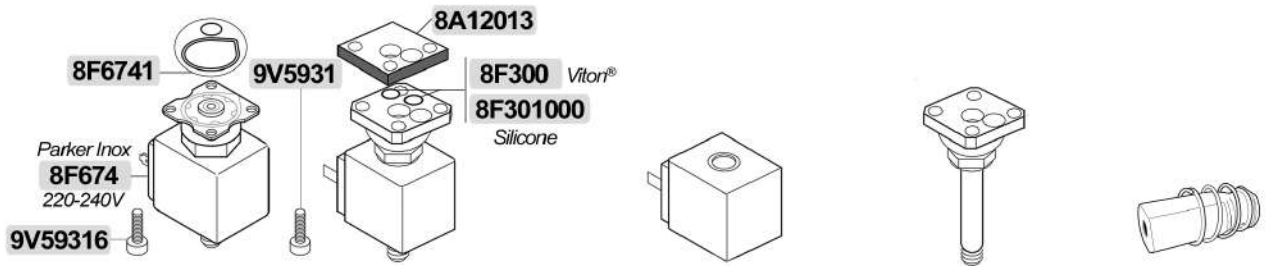

Elettrovalvola / Solenoid valve				Bobina / Solenoid valve coil			Parte meccanica / Body		Nucleo / Nucleos	
	24V	115V	230V	230V PPS	24V	115V	230V	Vitor®	Rubino / Ruby	Vitor®	Rubino / Ruby
Ode	8S46	8F1311	8F130	8F13013	8S090		8F09802		9V785	6V4506	6V4573
Parker	8F132	8F1331	8F133		8F05	8F4811	8F48	8A4/V	8A4		
Lucifer	8C50	8F4199	8F136		8C52	8F61/A	8F61	8C51/V	8C51		
Sirai	8F798		9V8045		9V8240			8F797/V