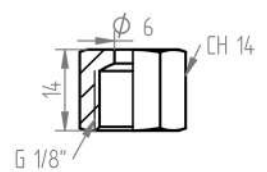

BICONI / WELDINGS (1:1)

DADI / NUTS (1:1)

9R0025

MEZZI DADI / HALF NUTS (1:1)

DVG

Ricambi / Spare parts