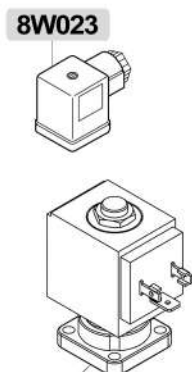

Lucifer

8F605
220/240V 50Hz 240V/60Hz 9W Vitor®

8W023