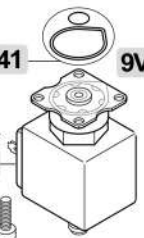

9V5932

8A00168

8A25789

8A12303
15,08x2,62mm

10,5x13,5x11mm
8B28

8A10300A
d.0,7mm M5X1

8BZ7493013
BZ07