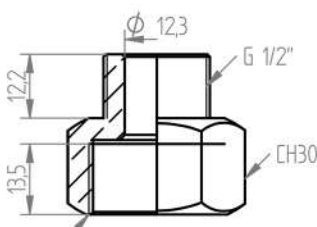

OGIVE / WELDING END CUP (2:1)

TAPPI / CUPS (1:1)

RIDUZIONI / REDUCERS (1:1)

9R30