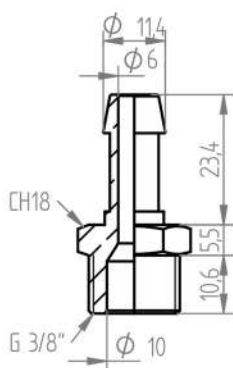

NIPLES (1:1)

PORTAGOMME / HOSE BARB (1:1)

9R24

DVG

Ricambi / Spare parts