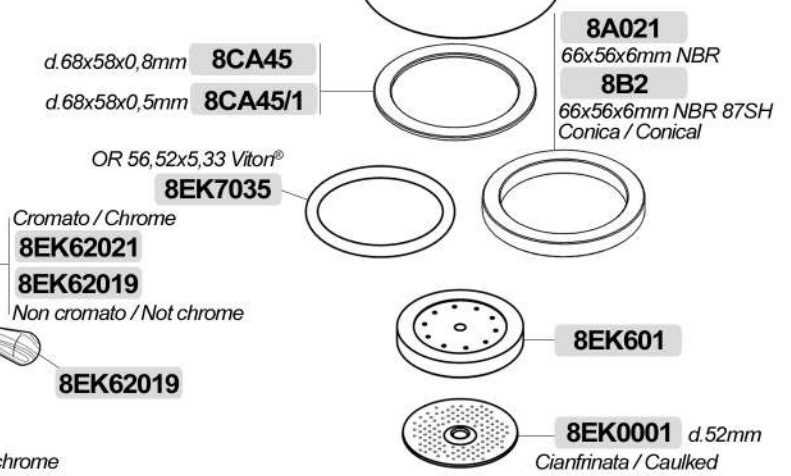

d.68x58x0,8mm **8CA45**
d.68x58x0,5mm **8CA45/1**
OR 56,52x5,33 Vitor®
8EK7035
8A021
66x56x6mm NBR
8B2
66x56x6mm NBR 87SH
Conica / Conical
8EK601
8EK0001 d.52mm
Cianfrinata / Caulked