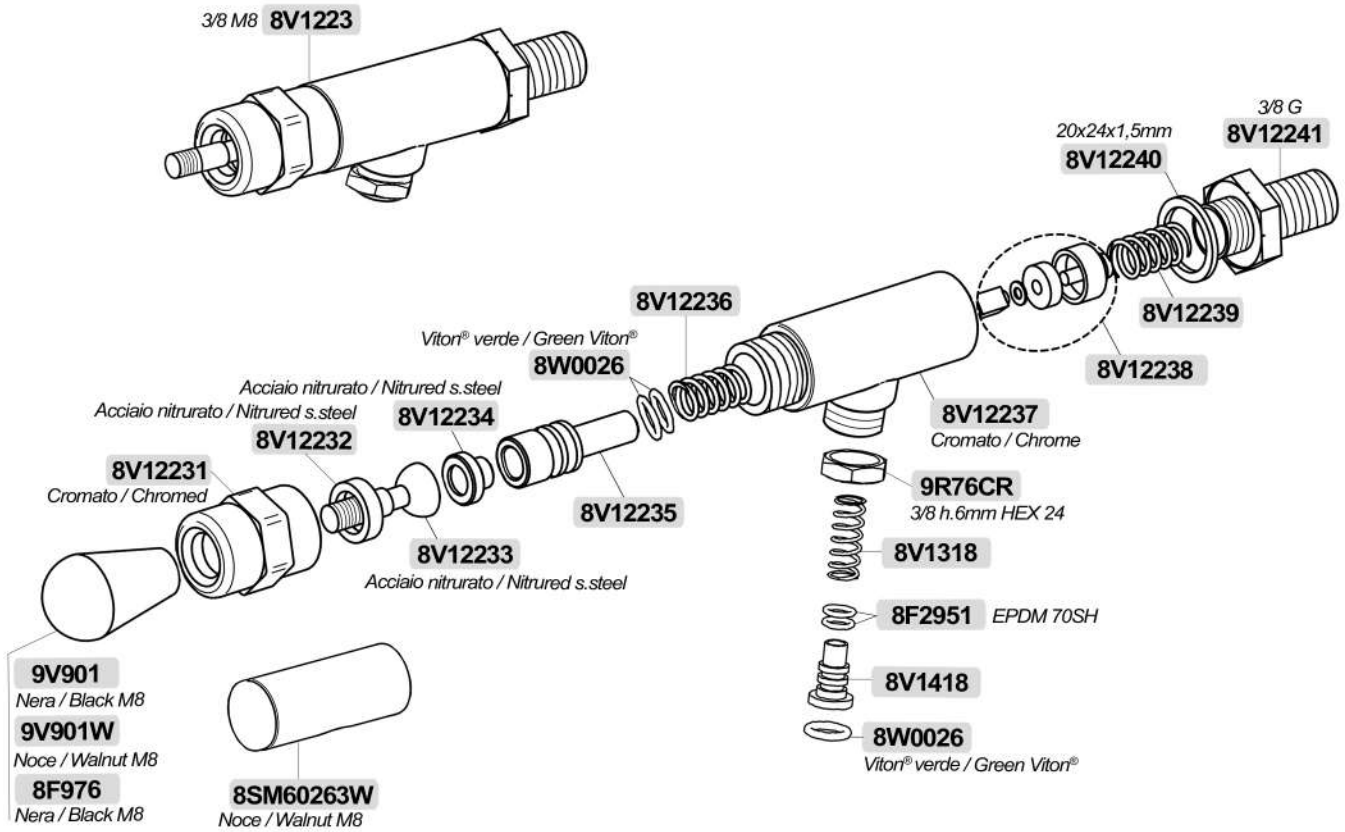

**8F34**

SISME  
**9V003231** 140W 230V  
Compatto / Compact

ULKA  
**9V0015** 180W 220/240V

**9V0011** 180W 120V

**9V0032** 120W 230V 50Hz  
Compatto / Compact

**9V0032/1** 95W 110V 60Hz  
Compatto / Compact