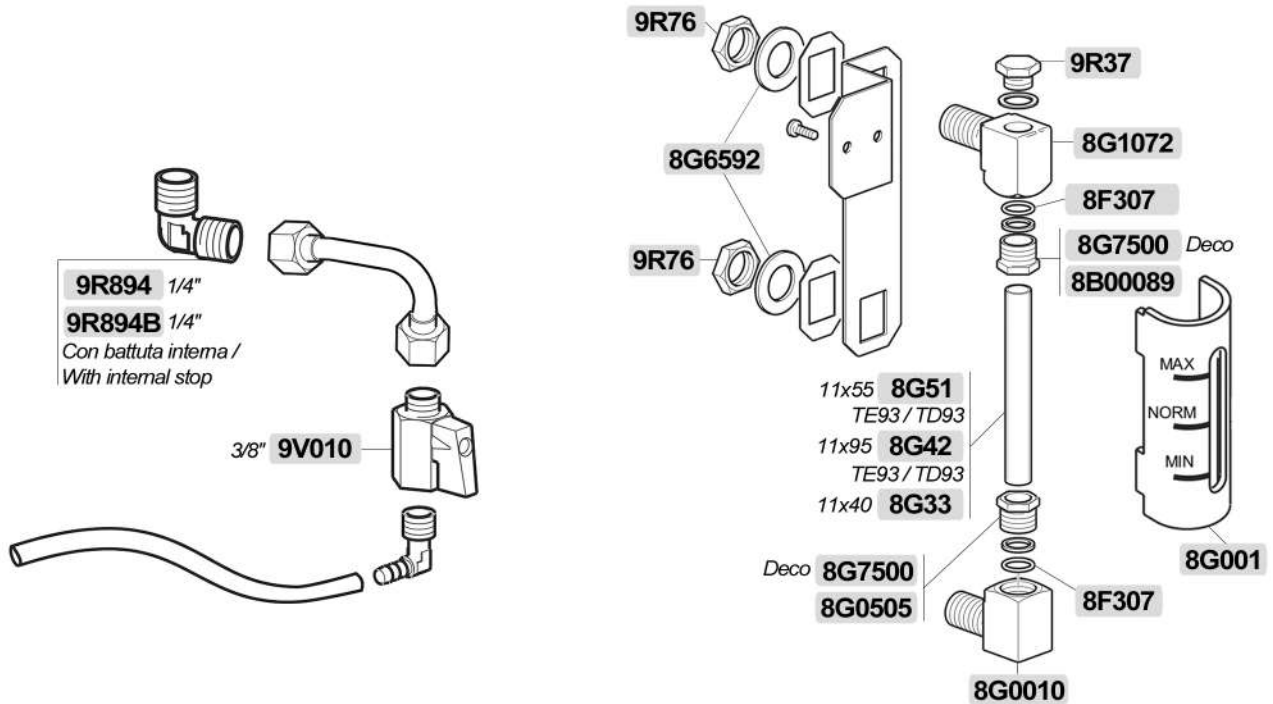

**8G162**  
d. 39mm 0-16bar

ELE, E90

**8G13**  
d. 50mm 0-15bar

ELE

**8G11**  
d. 54mm 0-16bar

**8G15**  
d. 52mm 79x57mm  
0-15bar

**8R81**  
d. 63mm 0-2,5 / 0-16bar

Macchine caffè ricambi / Coffee machines spare parts