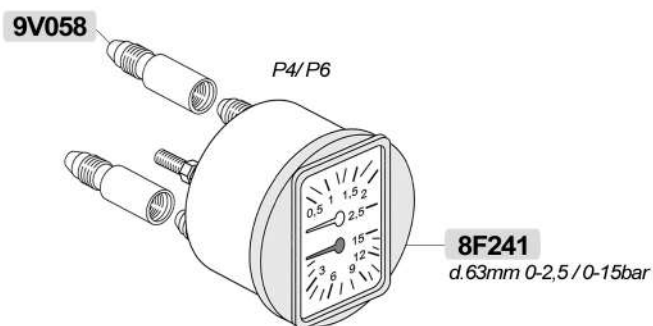

2GR Faston  
**8F4755** 3750W 230/380V LSF=290mm  
 3GR Faston  
**8F4756** 4500W 230/380V LSF=380mm

**8F368A** 1GR 1300W 110V

**8F654** EN  
**8F2221** Teflon®

2GR  
**8F371** 2600W 230V LSF=340mm  
**8F371/A** 2600W 110V LSF=340mm  
**8F367** 2600W 380V LSF=250mm  
 3GR  
**8F778** 3700W 230V LSF=460mm  
**8F778/A** 3700W 110V LSF=460mm  
**8F006** 3700W 380V LSF=460mm