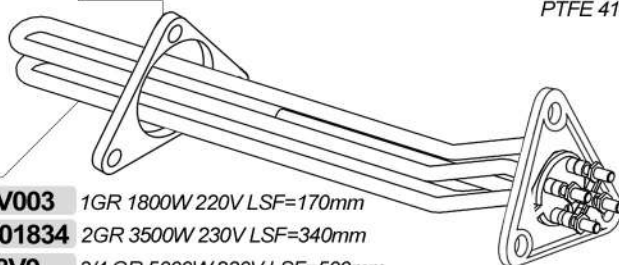

8V777 EN

8V975 PTFE h.3mm

8CA024

8V003 1GR 1800W 220V LSF=170mm

8B01834 2GR 3500W 230V LSF=340mm

8V9 3/4 GR 5000W 230V LSF=500mm