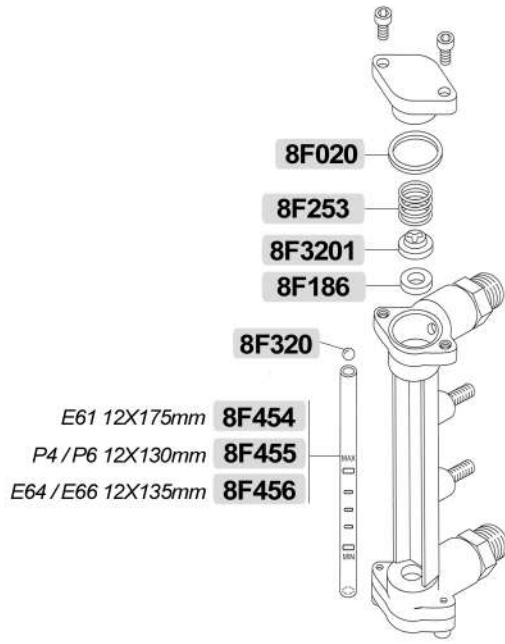

2GR Faston  
**8F4755** 3750W 230/380V LSF=290mm  
 3GR Faston  
**8F4756** 4500W 230/380V LSF=380mm

**8F368A** 1GR 1300W 110V

**8F654** EN  
**8F2221** Teflon®

2GR  
**8F371** 2600W 230V LSF=340mm  
**8F371/A** 2600W 110V LSF=340mm  
**8F367** 2600W 380V LSF=250mm  
 3GR  
**8F778** 3700W 230V LSF=460mm  
**8F778/A** 3700W 110V LSF=460mm  
**8F006** 3700W 380V LSF=460mm