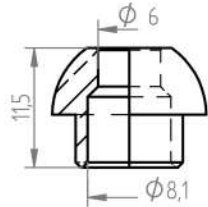

OGIVE / WELDING END CUP (2:1)

9R559

TAPPI / CUPS (1:1)

RIDUZIONI / REDUCERS (1:1)