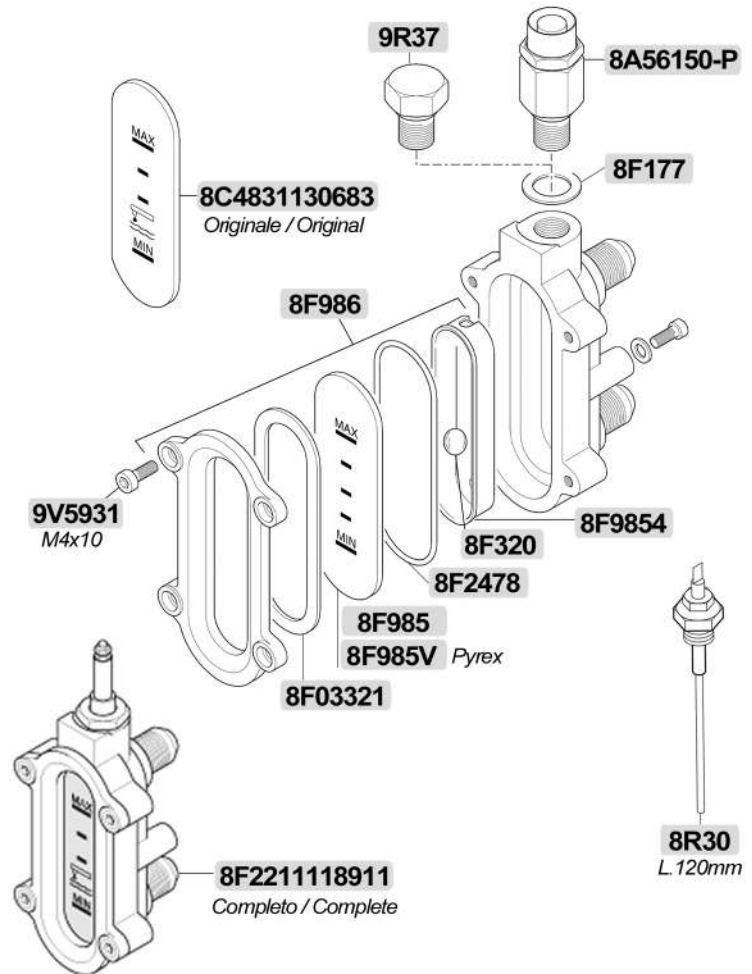

2GR Faston  
**8F4755** 3750W 230/380V LSF=290mm  
 3GR Faston  
**8F4756** 4500W 230/380V LSF=380mm

**8F368A** 1GR 1300W 110V

**8F654** EN  
**8F2221** Teflon®

2GR  
**8F371** 2600W 230V LSF=340mm  
**8F371/A** 2600W 110V LSF=340mm  
**8F367** 2600W 380V LSF=250mm  
 3GR  
**8F778** 3700W 230V LSF=460mm  
**8F778/A** 3700W 110V LSF=460mm  
**8F006** 3700W 380V LSF=460mm