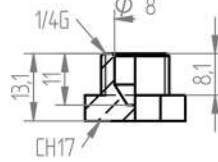

OGIVE / WELDING END CUP (2:1)

TAPPI / CUPS (1:1)

9R37

RIDUZIONI / REDUCERS (1:1)