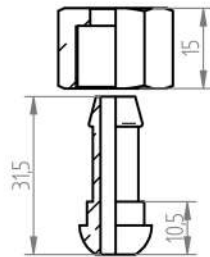

NIPLES (1:1)

PORTAGOMME / HOSE BARB (1:1)

DVG

Ricambi / Spare parts