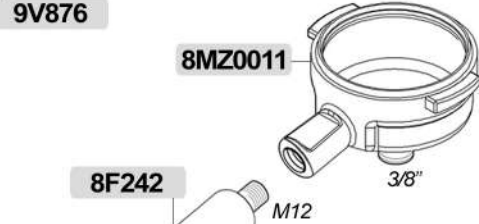

Tappo cromato / Chromed cap

**DVGPF2V**

**8MZ0011**

3/8"

**8F242**

M12

**DVGPF1C**

**9V876**