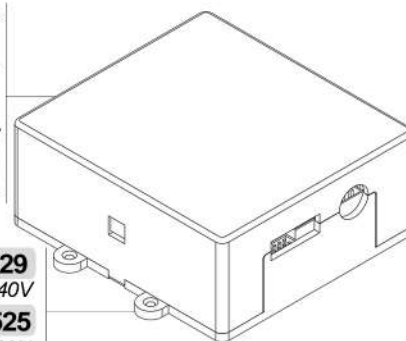

Dosatura / Design device
9D010
3D5 Maestro 3GRCTZDR 230V
3GRCTZDR **8D2520**
3D5 Maestro plus 230/240V
9D019
3D5 3GRCTZ 230V

8RK05229
RE AUTO 230/240V

8RK004525
GTT PP COFFEE 115V 50/60Hz
Con connettori / With connectors

9V7733