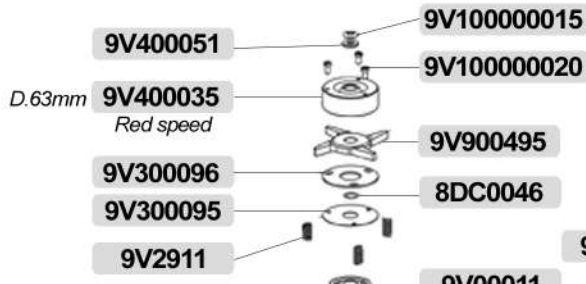

9V900006 9V900163
Cromato / Chrome Ramato / Copper