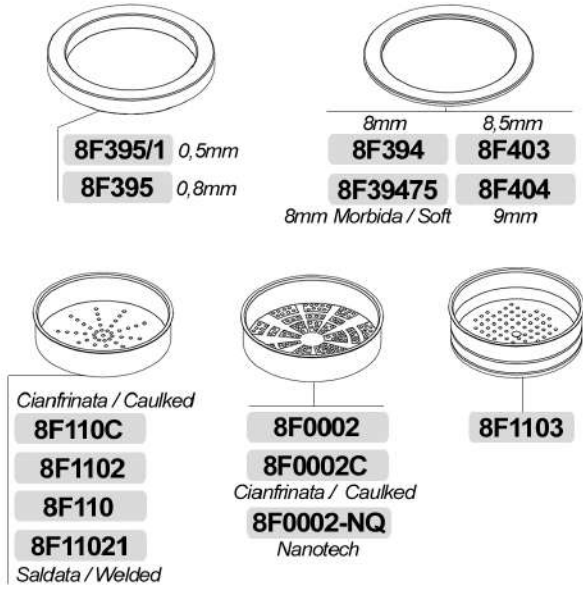

DVG
Primo impiego / First use

	Elettrovalvola / Solenoid valve				Bobina / Solenoid valve coil			Parte meccanica / Body		Nucleo / Nucleos	
	24V	115V	230V	230V PPS	24V	115V	230V	Vitor®	Rubino / Ruby	Vitor®	Rubino / Ruby
Ode	8S46	8F1311	8F130	8F13013	8S090		8F09802		9V785	6V4506	6V4573
Parker	8F132	8F1331	8F133		8F05	8F4811	8F48	8A4V	8A4		
Lucifer	8C50	8F4199	8F136		8C52	8F61/A	8F61	8C51V	8C51		
Sirai	8F798		9V8045		9V8240			8F797V