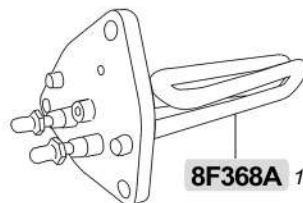

2GR Faston  
**8F4755** 3750W 230/380V LSF=290mm  
 3GR Faston  
**8F4756** 4500W 230/380V LSF=380mm

**8F368A** 1GR 1300W 110V

**8F654** EN  
**8F2221** Teflon®

2GR  
**8F371** 2600W 230V LSF=340mm  
**8F371/A** 2600W 110V LSF=340mm  
**8F367** 2600W 380V LSF=250mm  
 3GR  
**8F778** 3700W 230V LSF=460mm  
**8F778/A** 3700W 110V LSF=460mm  
**8F006** 3700W 380V LSF=460mm