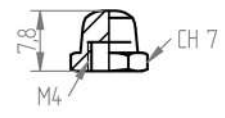

BICONI / WELDINGS (1:1)

DADI / NUTS (1:1)

9V5721

MEZZI DADI / HALF NUTS (1:1)

DVG

Ricambi / Spare parts