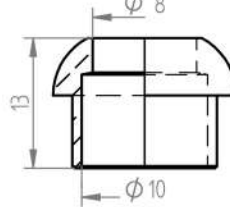

OGIVE / WELDING END CUP (2:1)

9R660-P

TAPPI / CUPS (1:1)

RIDUZIONI / REDUCERS (1:1)