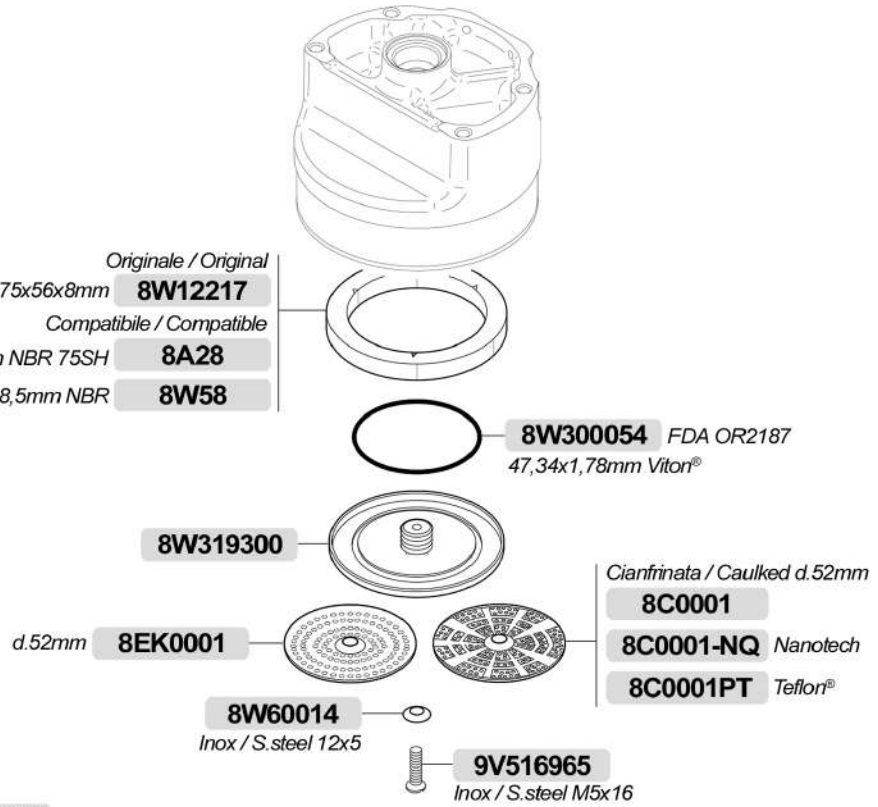

Originale / Original
75x56x8mm **8W12217**
Compatibile / Compatible
75x56x8mm NBR 75SH **8A28**
72x56xh.8,5mm NBR **8W58**