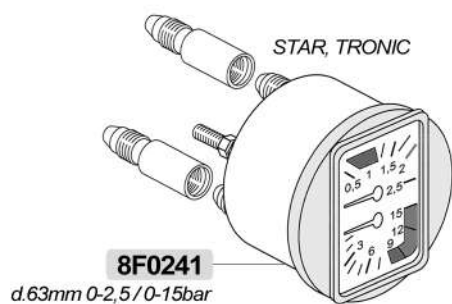

2GR Faston  
**8F4755** 3750W 230/380V LSF=290mm  
 3GR Faston  
**8F4756** 4500W 230/380V LSF=380mm

**8F368A** 1GR 1300W 110V

**8F654** EN  
**8F2221** Teflon®

2GR  
**8F371** 2600W 230V LSF=340mm  
**8F371/A** 2600W 110V LSF=340mm  
**8F367** 2600W 380V LSF=250mm  
 3GR  
**8F778** 3700W 230V LSF=460mm  
**8F778/A** 3700W 110V LSF=460mm  
**8F006** 3700W 380V LSF=460mm