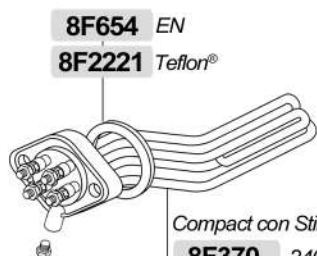

8F654 EN
8F2221 Teflon®

Compact con Stibel
8F370 2400W 230V LSF=160mm
8F370A 2400W 110V LSF=160mm