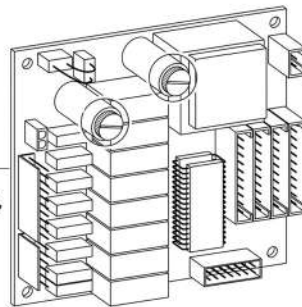

8F0008

M39 Classic, M29 Selectron,
M24Plus, Smart A/S,
E92 Elite S,
Casadio Elettronica