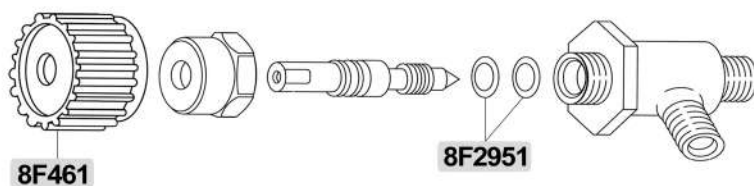

2GR Faston  
**8F4755** 3750W 230/380V LSF=290mm  
 3GR Faston  
**8F4756** 4500W 230/380V LSF=380mm

**8F368A** 1GR 1300W 110V

**8F654** EN  
**8F2221** Teflon®

2GR  
**8F371** 2600W 230V LSF=340mm  
**8F371/A** 2600W 110V LSF=340mm  
**8F367** 2600W 380V LSF=250mm  
 3GR  
**8F778** 3700W 230V LSF=460mm  
**8F778/A** 3700W 110V LSF=460mm  
**8F006** 3700W 380V LSF=460mm