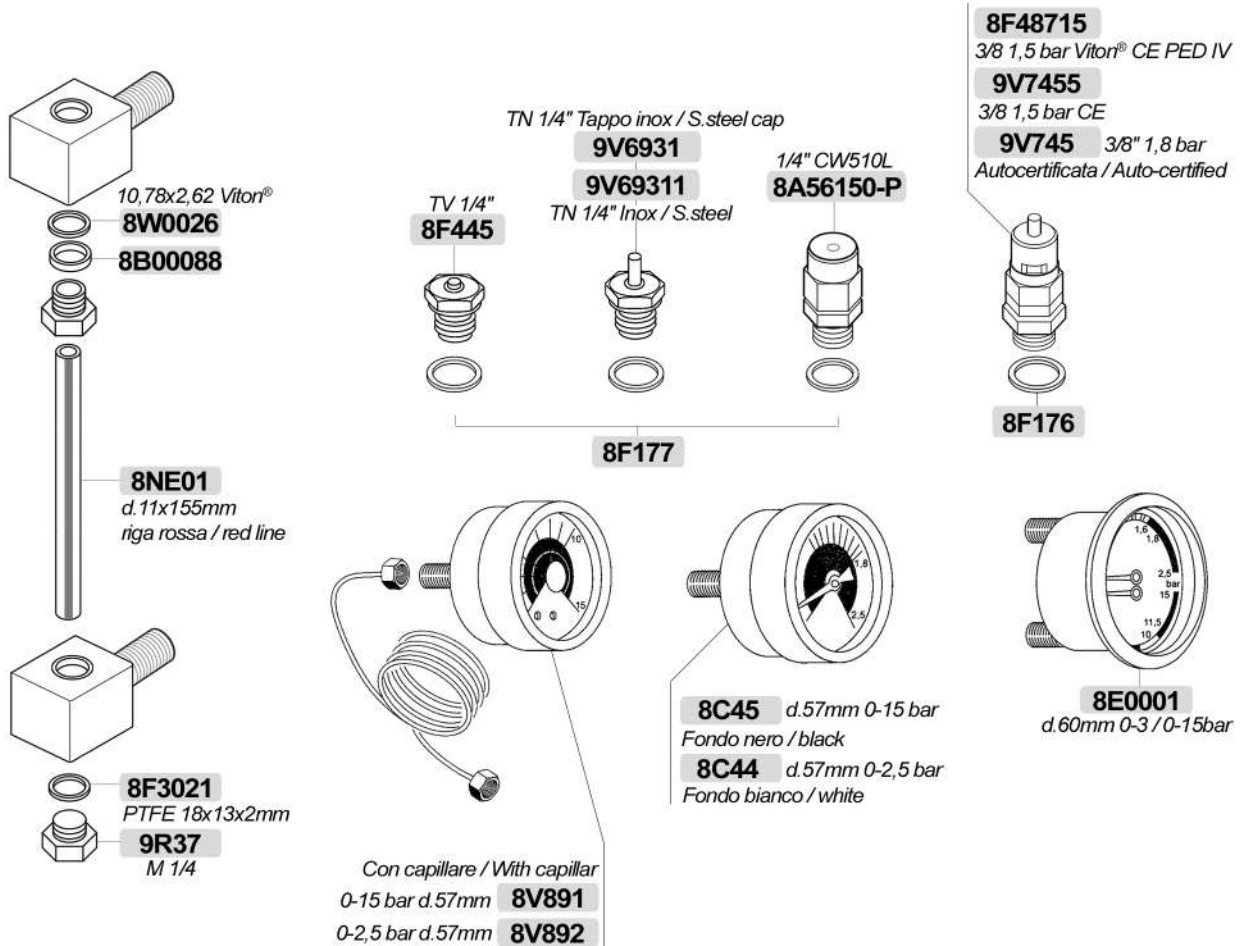

**8F34**

SISME  
**9V003231** 140W 230V  
Compatto / Compact

ULKA  
**9V0015** 180W 220/240V

**9V0011** 180W 120V

**9V0032** 120W 230V 50Hz  
Compatto / Compact

**9V0032/1** 95W 110V 60Hz  
Compatto / Compact