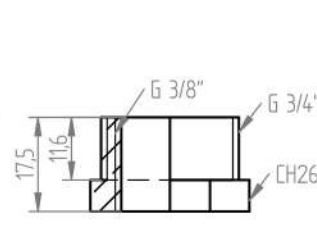

OGIVE / WELDING END CUP (2:1)

TAPPI / CUPS (1:1)

RIDUZIONI / REDUCERS (1:1)

9R32