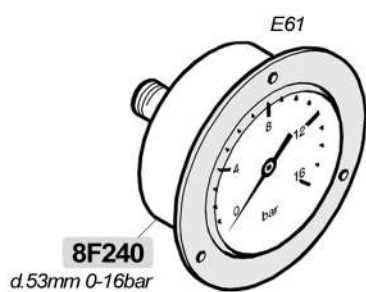

2GR Faston  
**8F4755** 3750W 230/380V LSF=290mm  
 3GR Faston  
**8F4756** 4500W 230/380V LSF=380mm

**8F368A** 1GR 1300W 110V

**8F654** EN  
**8F2221** Teflon®

2GR  
**8F371** 2600W 230V LSF=340mm  
**8F371/A** 2600W 110V LSF=340mm  
**8F367** 2600W 380V LSF=250mm  
 3GR  
**8F778** 3700W 230V LSF=460mm  
**8F778/A** 3700W 110V LSF=460mm  
**8F006** 3700W 380V LSF=460mm