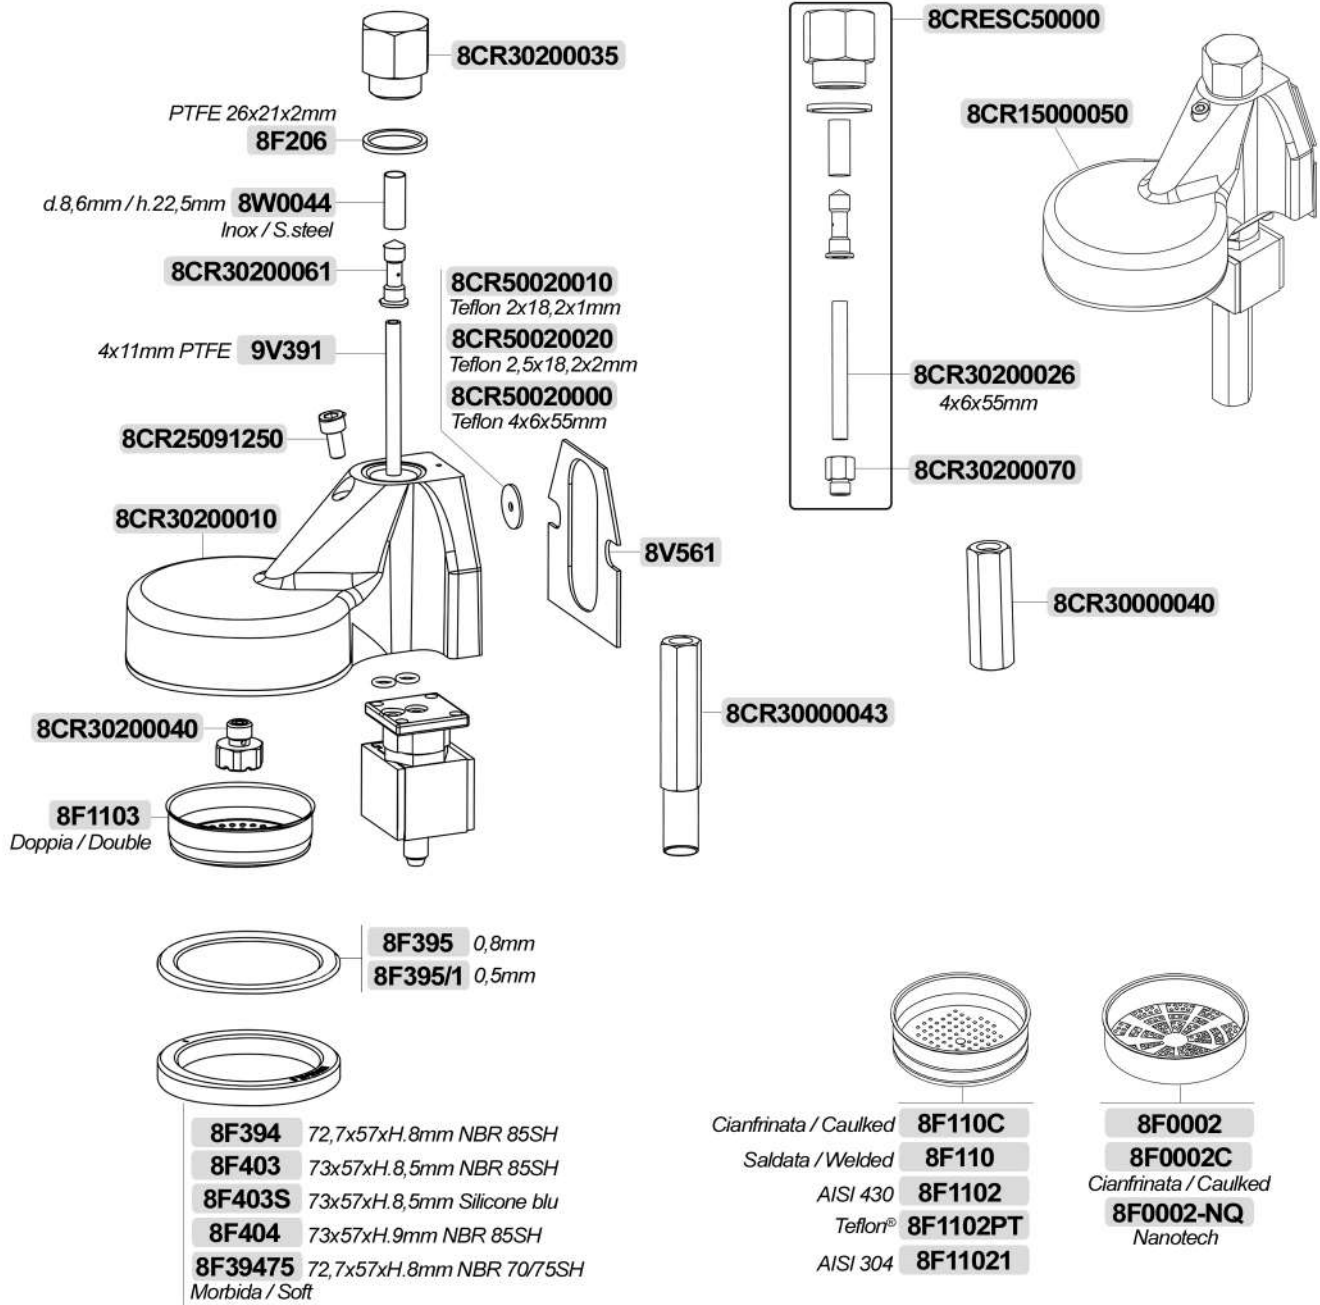

Elettrovalvola / Solenoid valve				Bobina / Solenoid valve coil			Parte meccanica / Body		Nucleo / Nucleos	
	24V	115V	230V	230V PPS	24V	115V	230V	Vitor®	Rubino / Ruby	Vitor®	Rubino / Ruby
Ode	8S46	8F1311	8F130	8F13013	8S090		8F09802		9V785	6V4506	6V4573
Parker	8F132	8F1331	8F133		8F05	8F4811	8F48	8A4/V	8A4		
Lucifer	8C50	8F4199	8F136		8C52	8F61/A	8F61	8C51/V	8C51		
Sirai	8F798		9V8045		9V8240			8F797/V