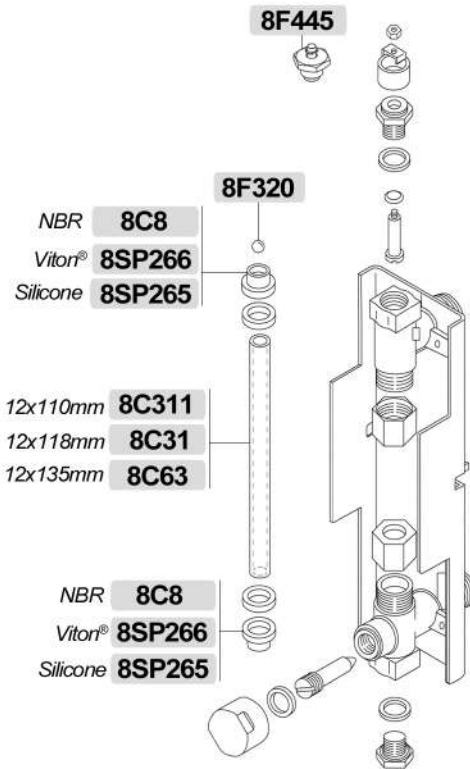

2GR Faston  
**8F4755** 3750W 230/380V LSF=290mm  
 3GR Faston  
**8F4756** 4500W 230/380V LSF=380mm

**8F368A** 1GR 1300W 110V

**8F654** EN  
**8F2221** Teflon®

2GR  
**8F371** 2600W 230V LSF=340mm  
**8F371/A** 2600W 110V LSF=340mm  
**8F367** 2600W 380V LSF=250mm  
 3GR  
**8F778** 3700W 230V LSF=460mm  
**8F778/A** 3700W 110V LSF=460mm  
**8F006** 3700W 380V LSF=460mm