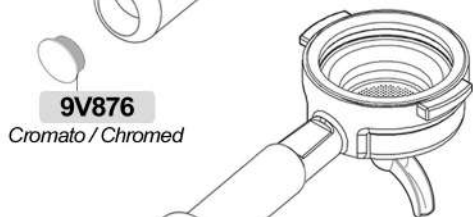

Tappo cromato / Chromed cap

**DVGPF2V**

**8MZ0011**

3/8"

**8F242**

M12

**DVGPF1C**

**9V876**