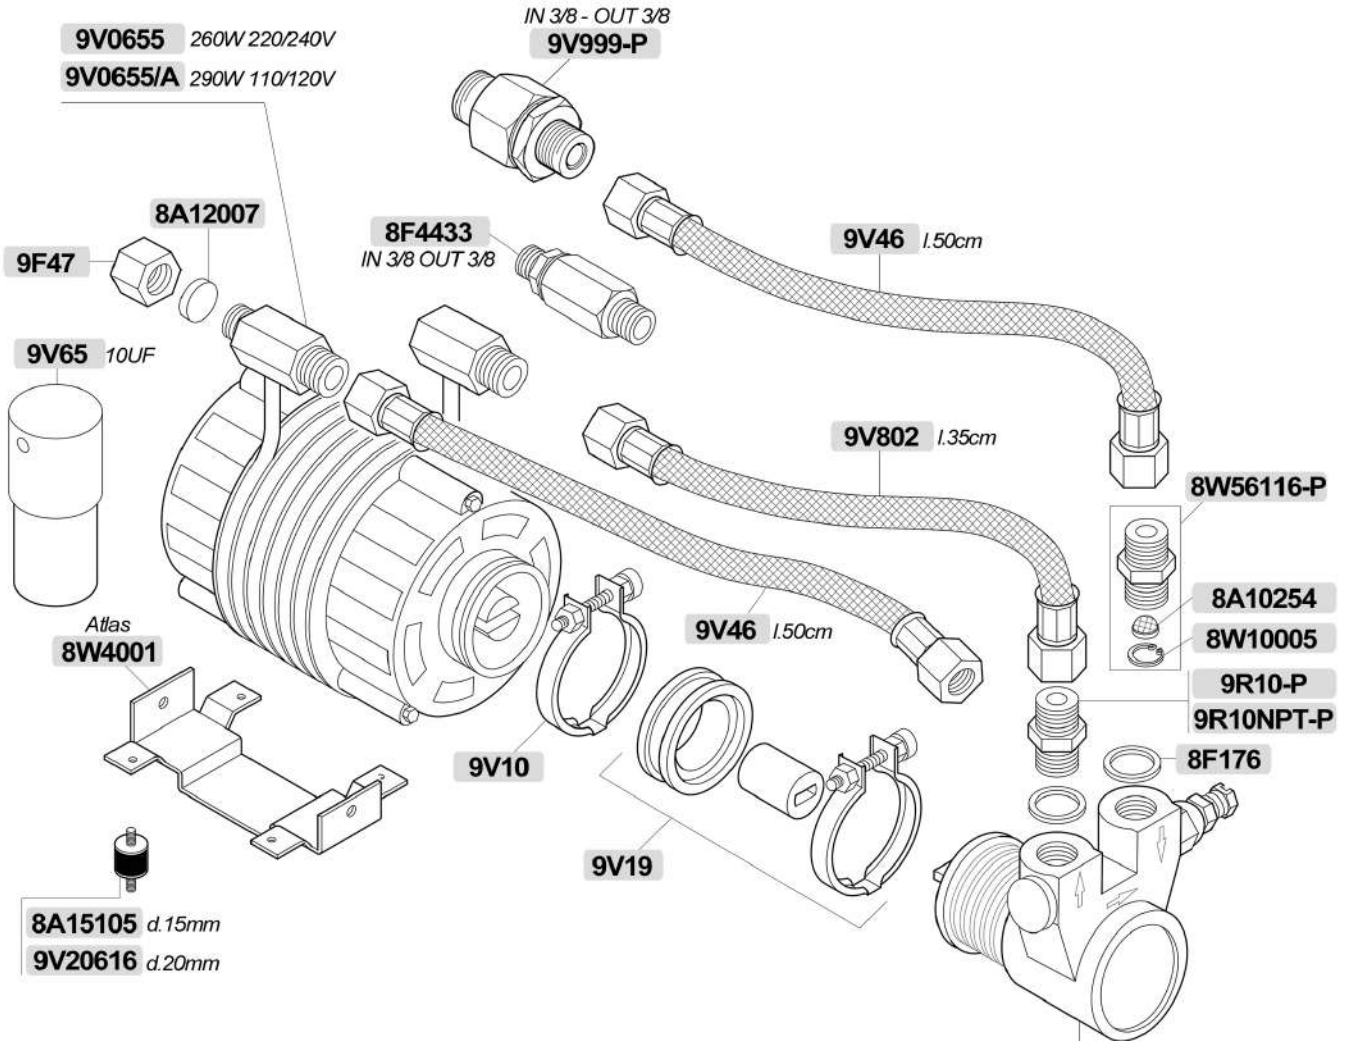

1. Fluidotech 3/8GAS
   9V36 200 lt/h
   9V3600 200 lt/h CW510L
   9V36100 100 lt/h
   Procon 3/8 NPT
   9V877 180 lt/h