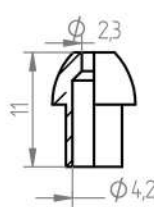

OGIVE / WELDING END CUP (2:1)

9R56

TAPPI / CUPS (1:1)

RIDUZIONI / REDUCERS (1:1)