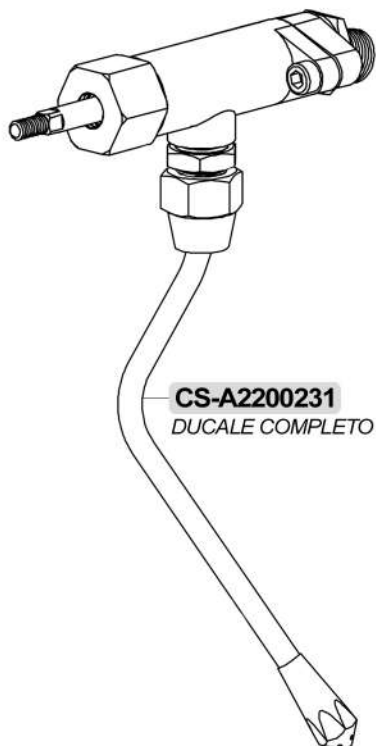

1,2mm **8F255**

**8W27**

**9V1211**

**9V876** Cromato / Chrome

**DVGPF1V-1211**

**DVGPF2V-1211**

Macchine caffè ricambi / Coffee machines spare parts

Per caldaia elettrica / For electrical boiler