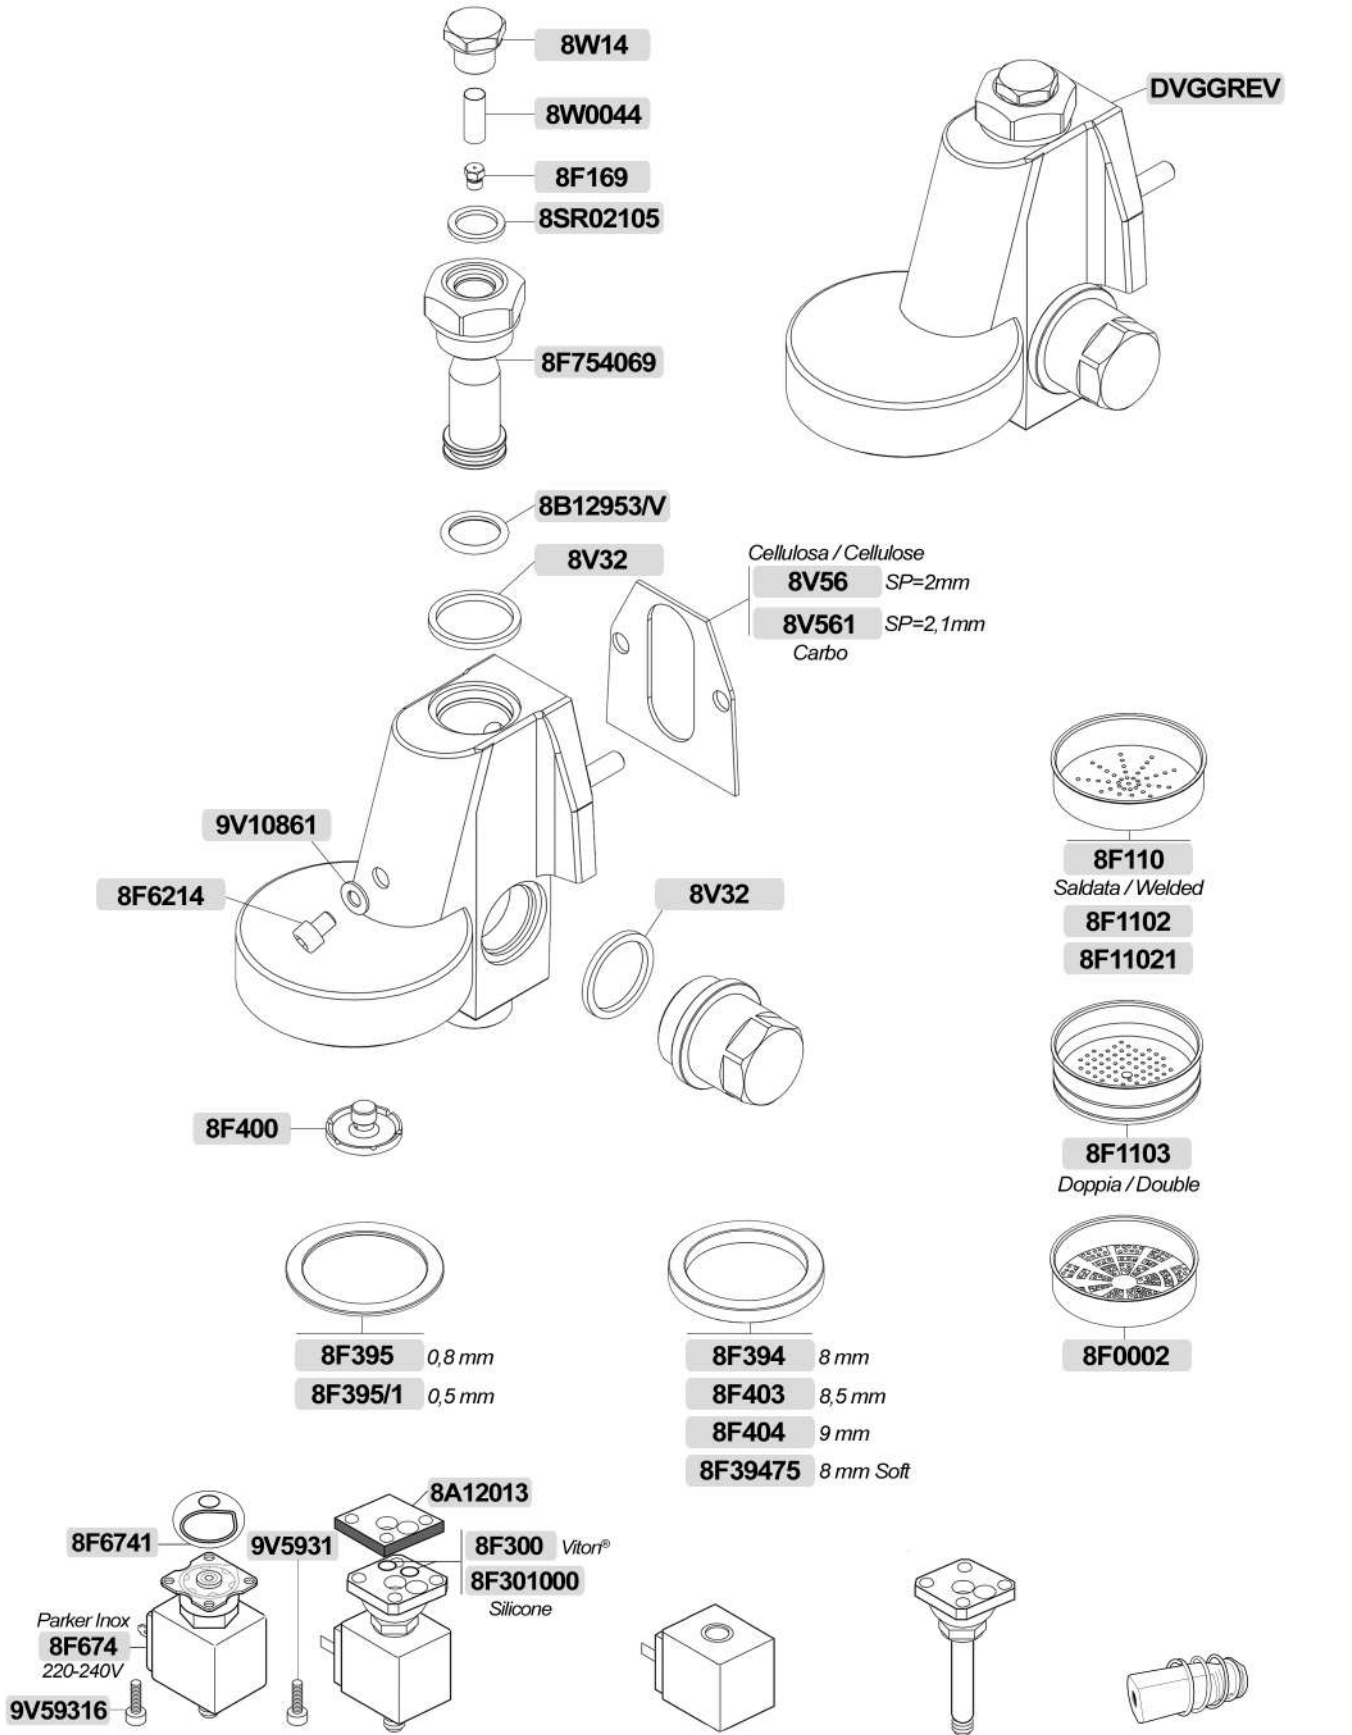

**8G162**  
d. 39mm 0-16bar

ELE, E90

**8G13**  
d. 50mm 0-15bar

ELE

**8G11**  
d. 54mm 0-16bar

**8G15**  
d. 52mm 79x57mm  
0-15bar

**8R81**  
d. 63mm 0-2,5 / 0-16bar

Macchine caffè ricambi / Coffee machines spare parts