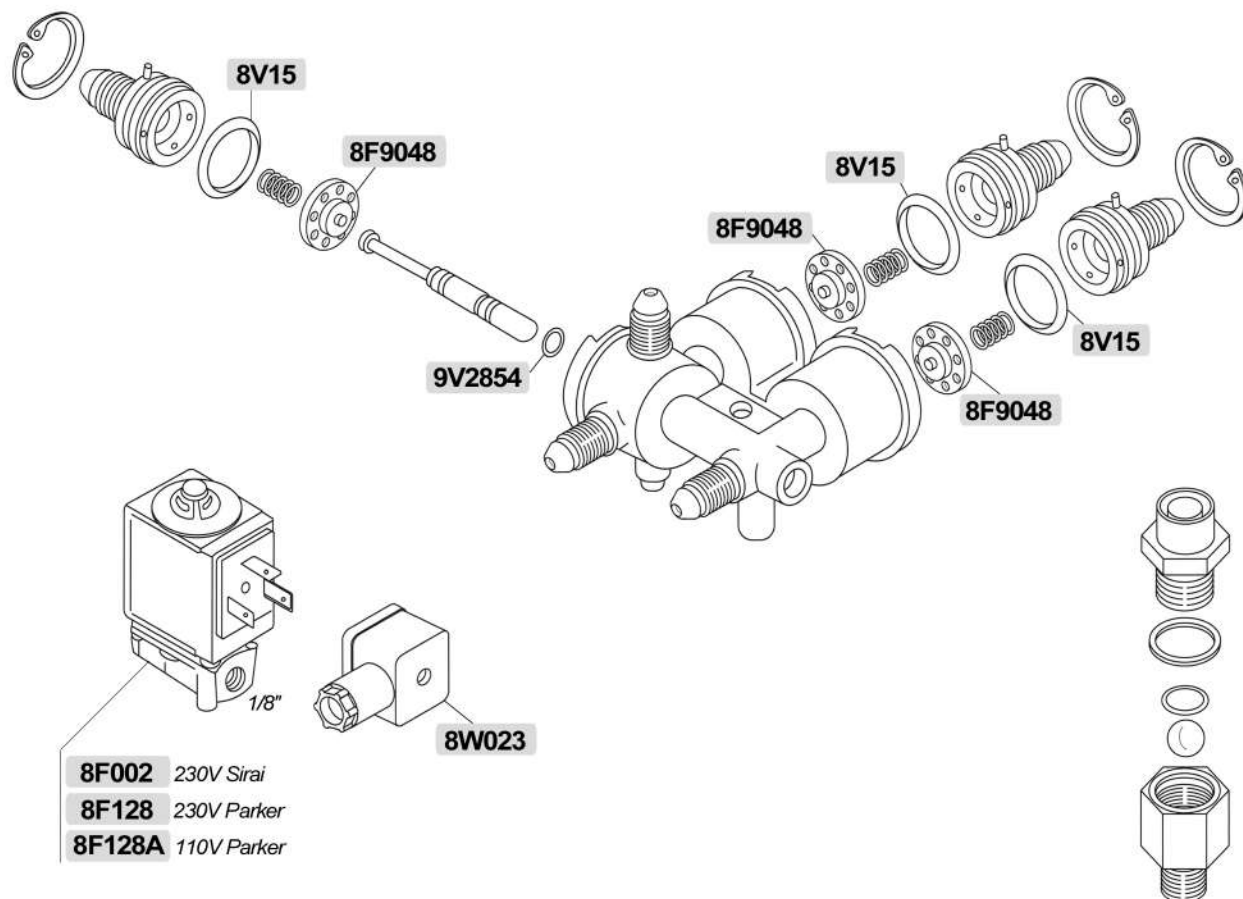

2GR Faston  
**8F4755** 3750W 230/380V LSF=290mm  
 3GR Faston  
**8F4756** 4500W 230/380V LSF=380mm

**8F368A** 1GR 1300W 110V

**8F654** EN  
**8F2221** Teflon®

2GR  
**8F371** 2600W 230V LSF=340mm  
**8F371/A** 2600W 110V LSF=340mm  
**8F367** 2600W 380V LSF=250mm  
 3GR  
**8F778** 3700W 230V LSF=460mm  
**8F778/A** 3700W 110V LSF=460mm  
**8F006** 3700W 380V LSF=460mm