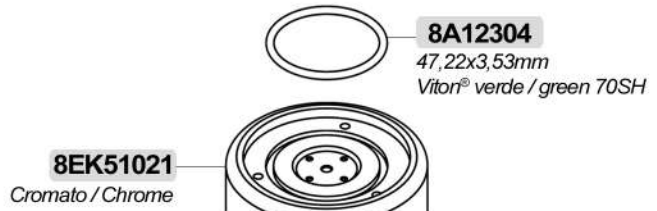

8A12304
47,22x3,53mm
Vitor® verde / green 70SH
8EK51021
Cromato / Chrome