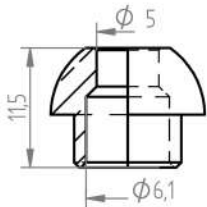

OGIVE / WELDING END CUP (2:1)

9R558

TAPPI / CUPS (1:1)

RIDUZIONI / REDUCERS (1:1)