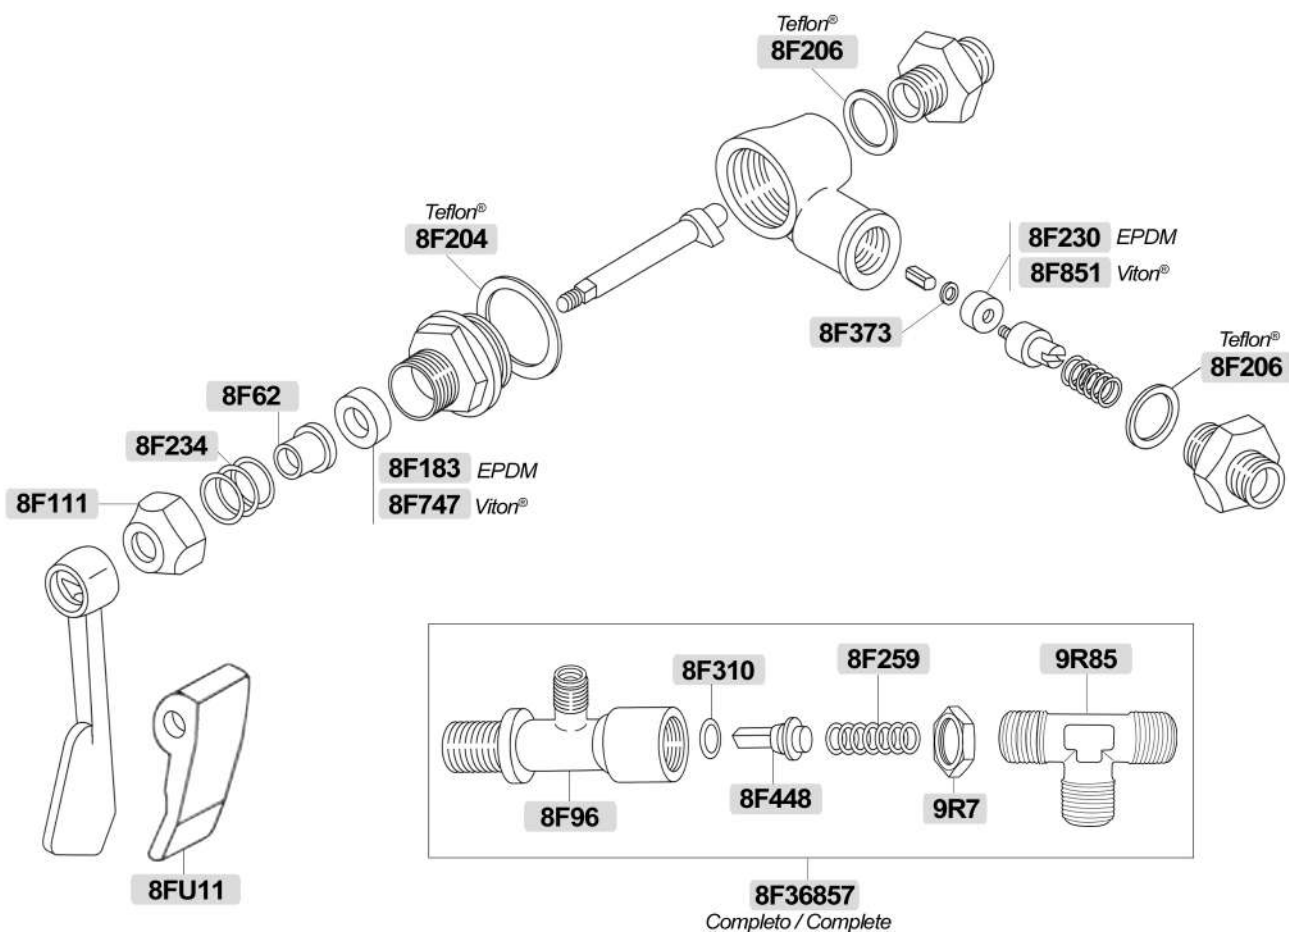

2GR Faston  
**8F4755** 3750W 230/380V LSF=290mm  
 3GR Faston  
**8F4756** 4500W 230/380V LSF=380mm

**8F368A** 1GR 1300W 110V

**8F654** EN  
**8F2221** Teflon®

2GR  
**8F371** 2600W 230V LSF=340mm  
**8F371/A** 2600W 110V LSF=340mm  
**8F367** 2600W 380V LSF=250mm  
 3GR  
**8F778** 3700W 230V LSF=460mm  
**8F778/A** 3700W 110V LSF=460mm  
**8F006** 3700W 380V LSF=460mm