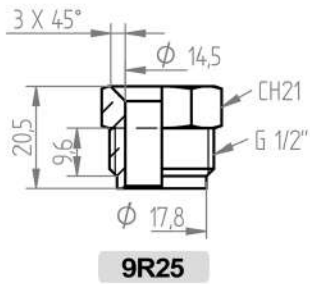

MANICOTTI FF / DOUBLE NIPPLES FF (1:1)

PREMI OLIVE / FITTINGS (1:1)

NIPLES (1:1)

DVG

Ricambi / Spare parts