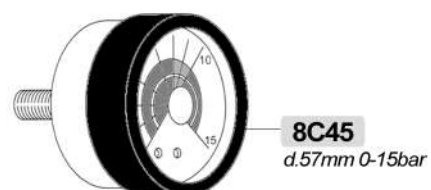

2GR Faston  
**8F4755** 3750W 230/380V LSF=290mm  
 3GR Faston  
**8F4756** 4500W 230/380V LSF=380mm

**8F368A** 1GR 1300W 110V

**8F654** EN  
**8F2221** Teflon®

2GR  
**8F371** 2600W 230V LSF=340mm  
**8F371/A** 2600W 110V LSF=340mm  
**8F367** 2600W 380V LSF=250mm  
 3GR  
**8F778** 3700W 230V LSF=460mm  
**8F778/A** 3700W 110V LSF=460mm  
**8F006** 3700W 380V LSF=460mm