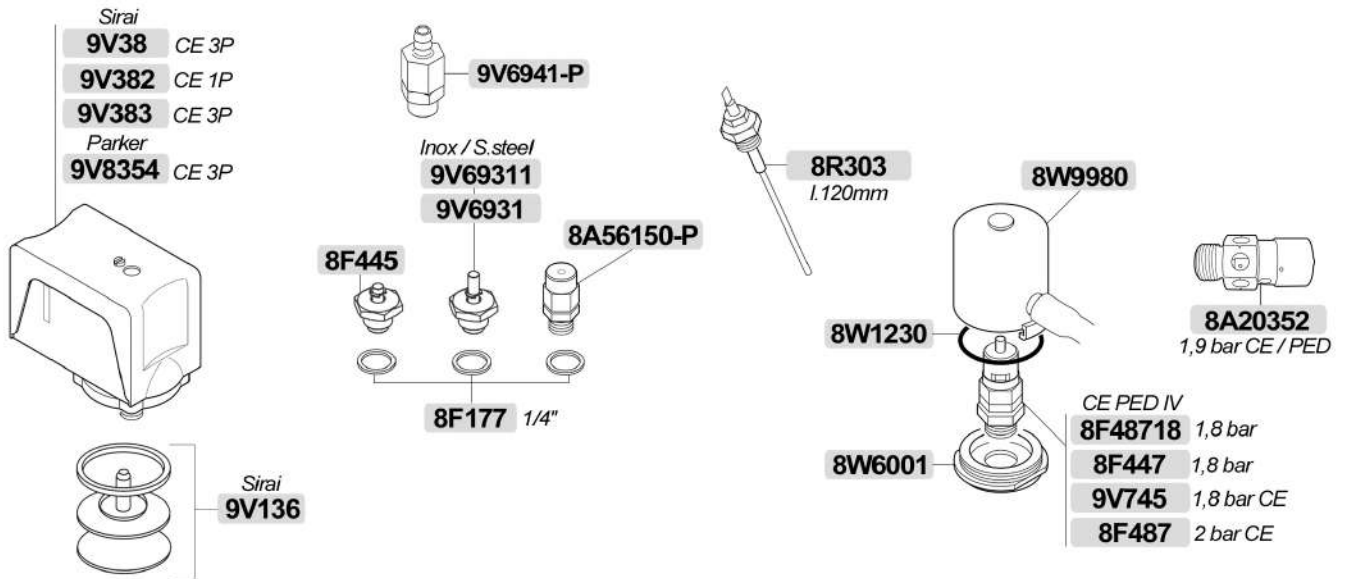

1. **1GR**
   8W17012 2700W 230/380V LSF=180mm Nova
   2GR
   8A17051 2500W 230/380V
   8W33 3500W 230/380V
   8A17060 4900W 230/400V
   3GR
   8W033 5000W 230/380V

Atlas, Gemini, Pegaso,
Start, Venus

Airy, Combinova, Compatta,
Nova, Orion, Sphera

Gemini