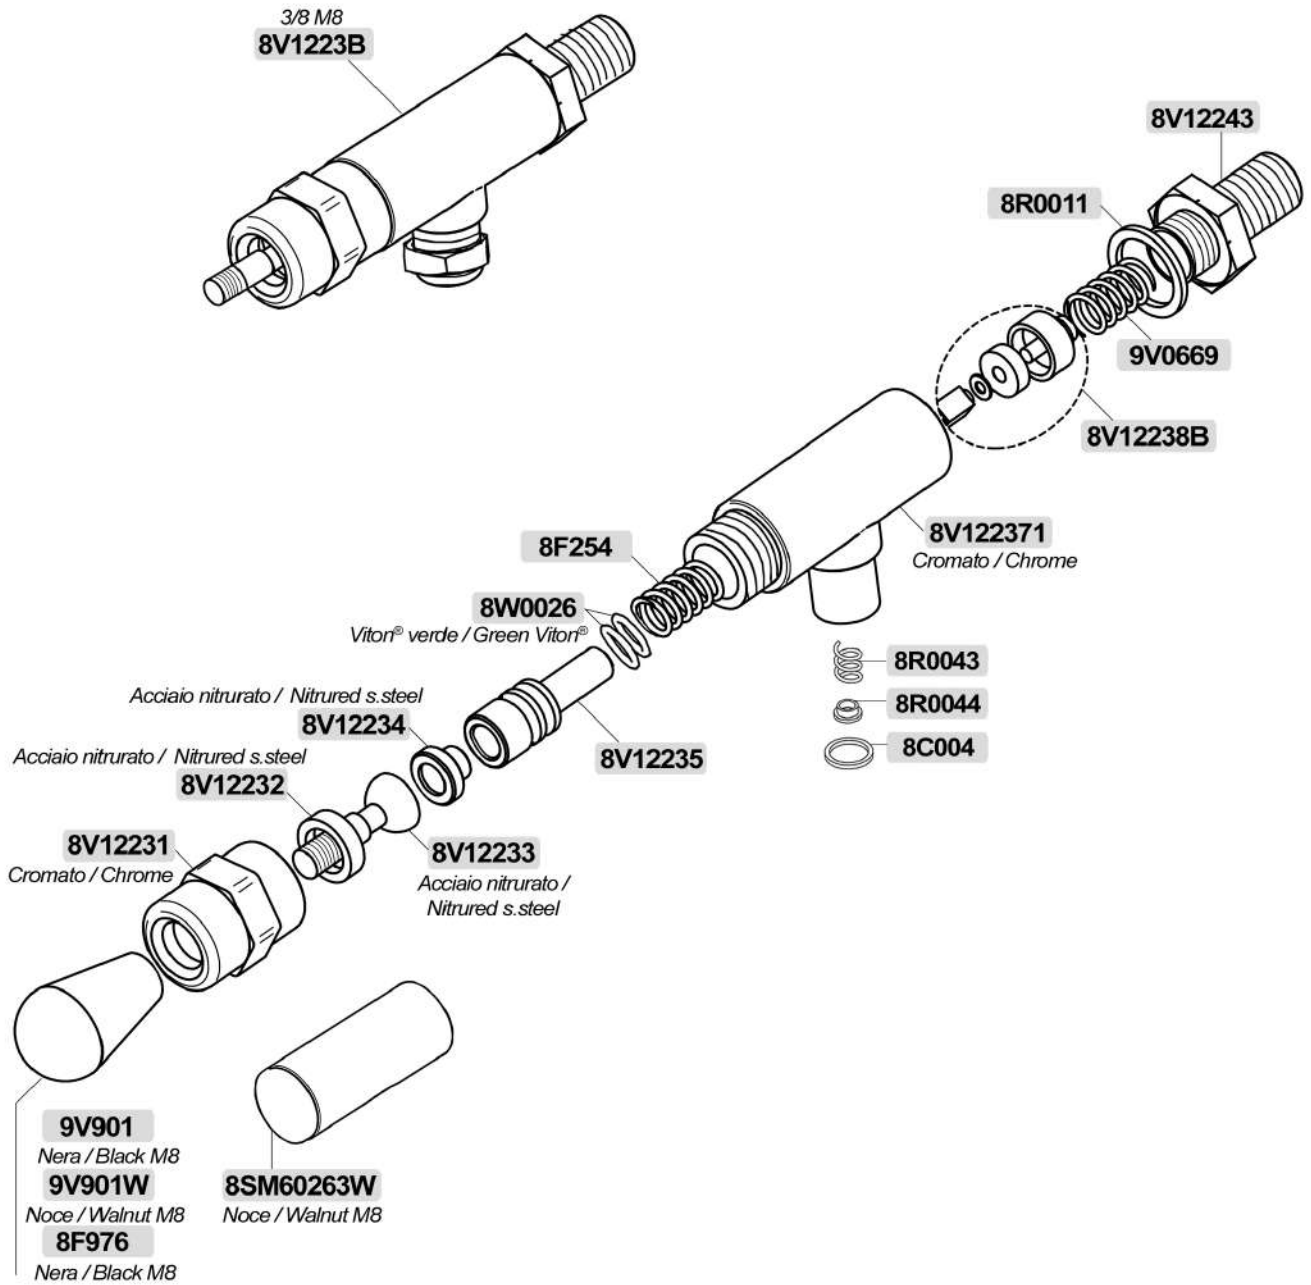

DVG

Primo impiego / First use