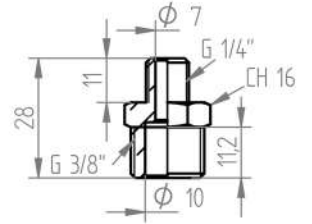

NIPLES (1:1)

9R16

PORTAGOMME / HOSE BARB (1:1)

DVG

Ricambi / Spare parts