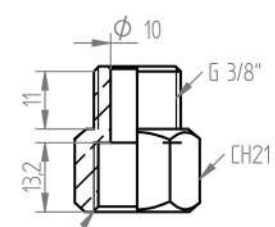

OGIVE / WELDING END CUP (2:1)

TAPPI / CUPS (1:1)

RIDUZIONI / REDUCERS (1:1)

9R34