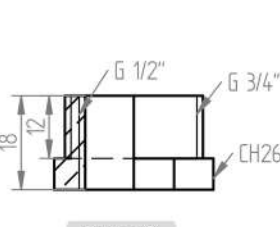

OGIVE / WELDING END CUP (2:1)

TAPPI / CUPS (1:1)

RIDUZIONI / REDUCERS (1:1)

9R220