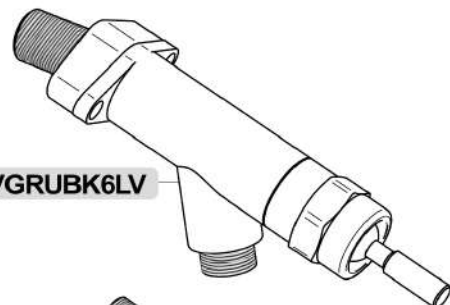

**DVGRUBK3F**  
Asta filettata / Threaded rod

**DVGRUBK3F-L**  
Asta filettata e prolunga /  
Threaded rod and extension

**DVGRUBK3L**  
Con prolunga / With extension

**DVGRUBK6**

**DVGRUBK6LV**

CW510L  
**8F775-P**  
**8F775-P-TP**  
CW510L Tea Plus