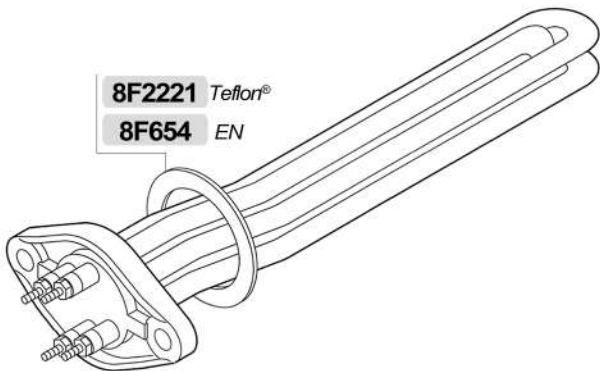

- **8F2221** Teflon®

- **8F654** EN

- **8F366** 1/2gr 1800W 230V LSF=250mm

- **8F371** 2gr 2300W 230V LSF=340mm

- **8F778** 3gr 3700W 230V LSF=460mm