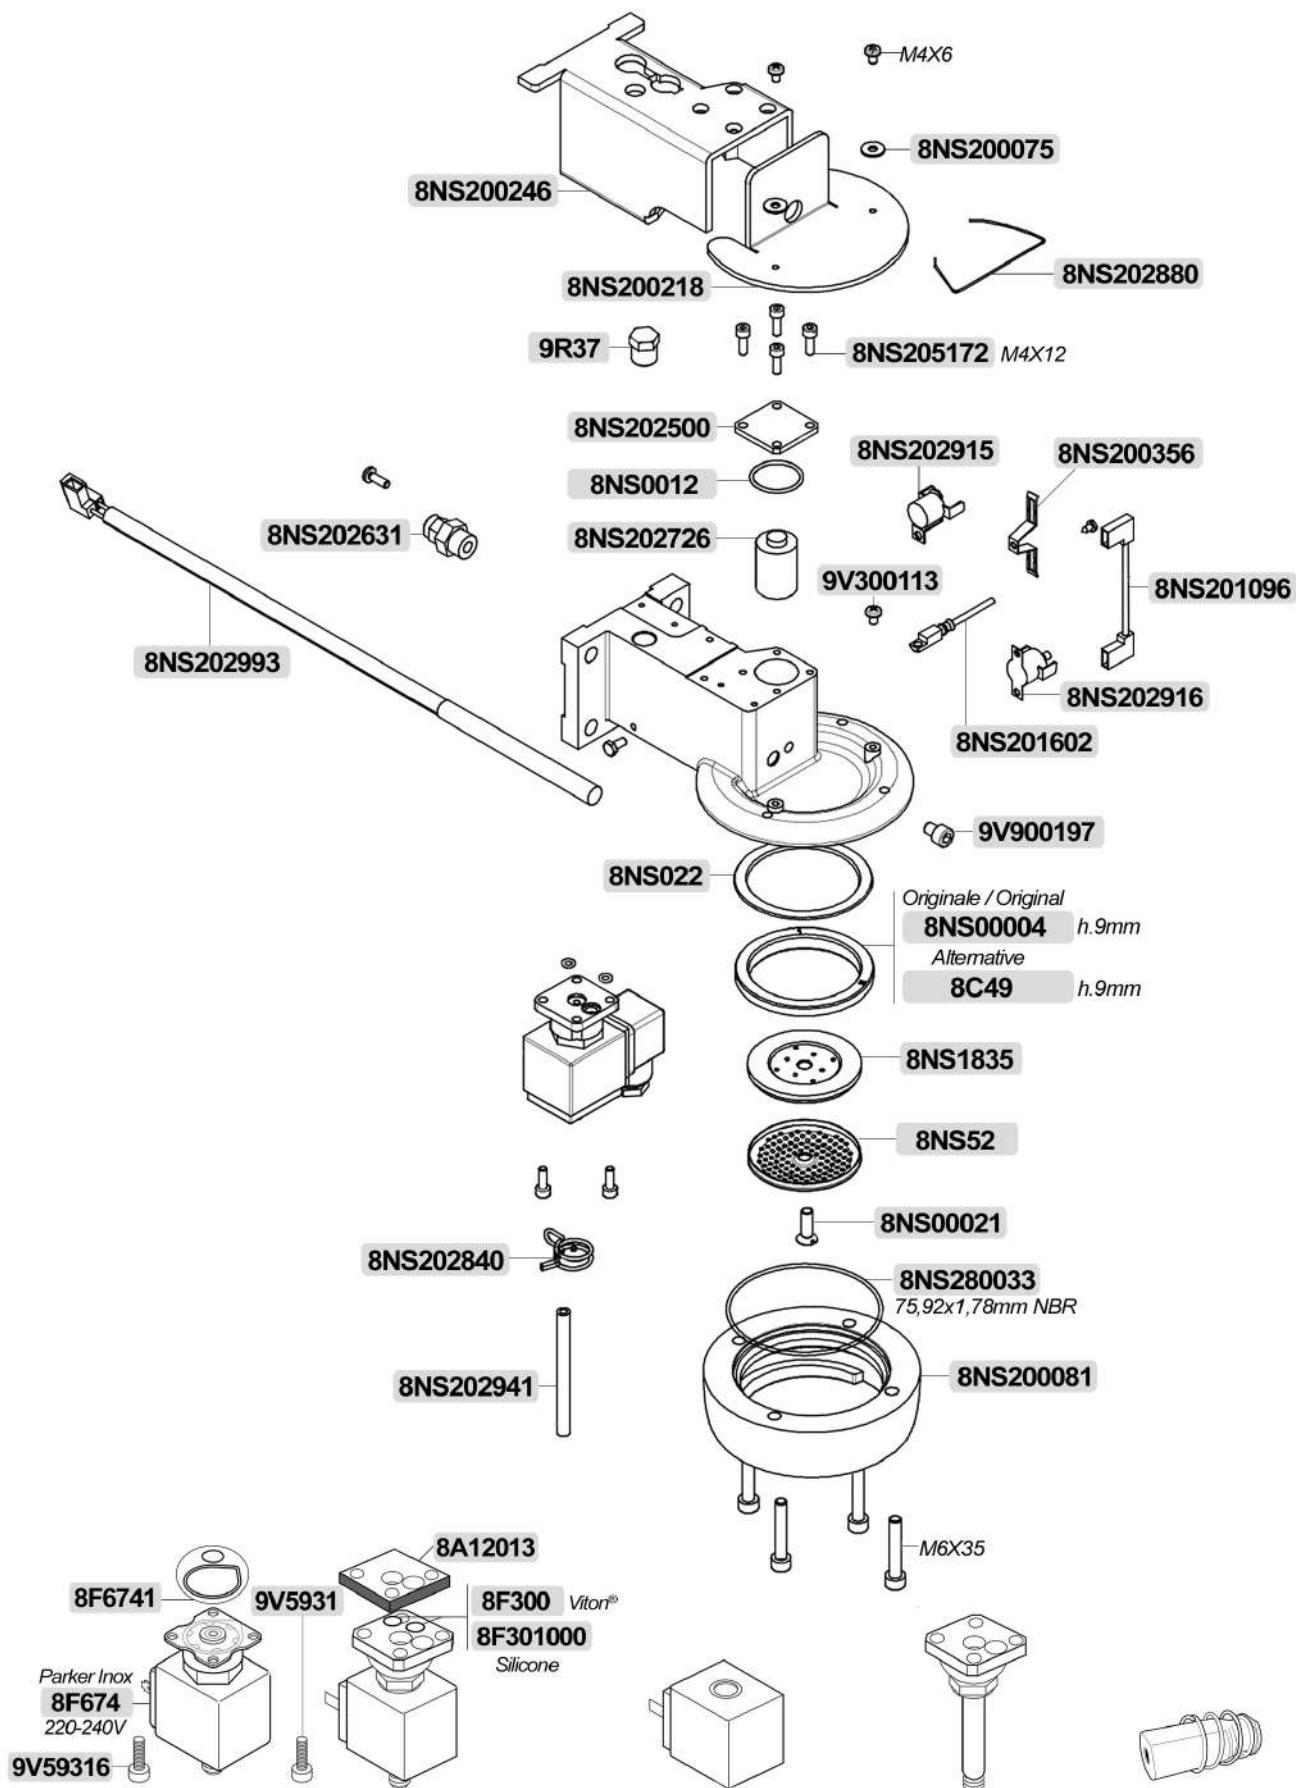

Elettrovalvola / Solenoid valve				Bobina / Solenoid valve coil			Parte meccanica / Body		Nucleo / Nucleos	
	24V	115V	230V	230V PPS	24V	115V	230V	Vitor®	Rubino / Ruby	Vitor®	Rubino / Ruby
Ode	8S46	8F1311	8NS201320	8F13013	8S090		8F09802		9V785	6V4506	6V4573
Parker	8F132	8F1331	8F133		8F05	8F4811	8F48	8A4V	8A4		
Lucifer	8C50	8F4199	8F136		8C52	8F61/A	8F61	8C51V	8C51		
Sirai	8F798		9V8045		9V8240			8F797V